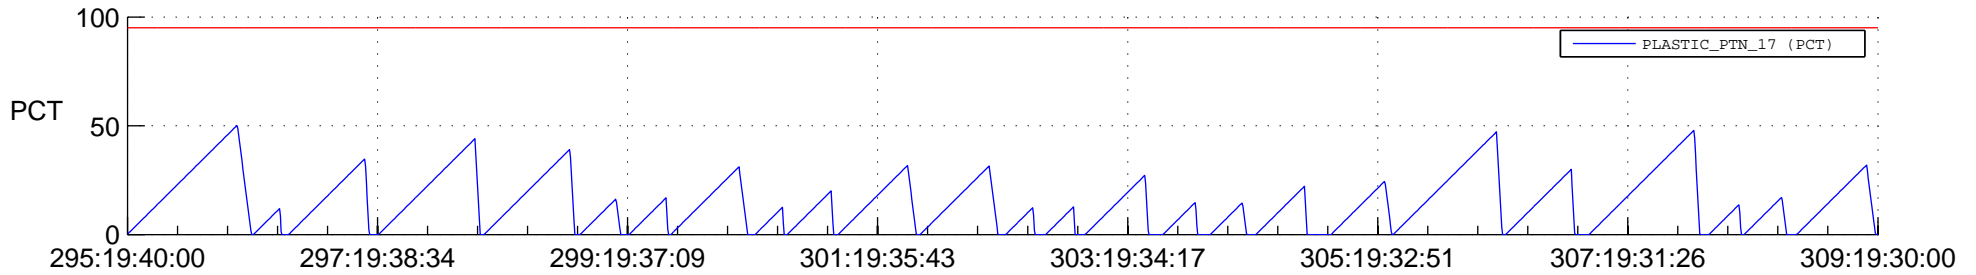

STEREO AHEAD SSR PCT Full Prediction

SWAVES_Percent_Full_Prediction

IMPACT_Percent_Full_Prediction

PLASTIC_Percent_Full_Prediction

Spacecraft_DownLink_Rate

Ground Time (2021:295:19:40:00.000 -2021:309:19:30:00.000)