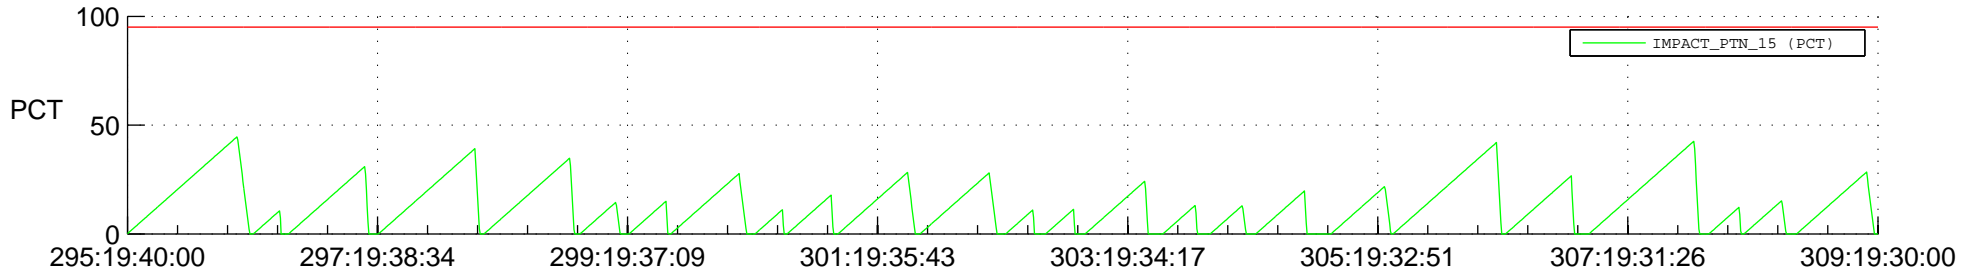

STEREO AHEAD SSR PCT Full Prediction

SWAVES_Percent_Full_Prediction

IMPACT_Percent_Full_Prediction

PLASTIC_Percent_Full_Prediction

Spacecraft_DownLink_Rate

Ground Time (2021:295:19:40:00.000 -2021:309:19:30:00.000)