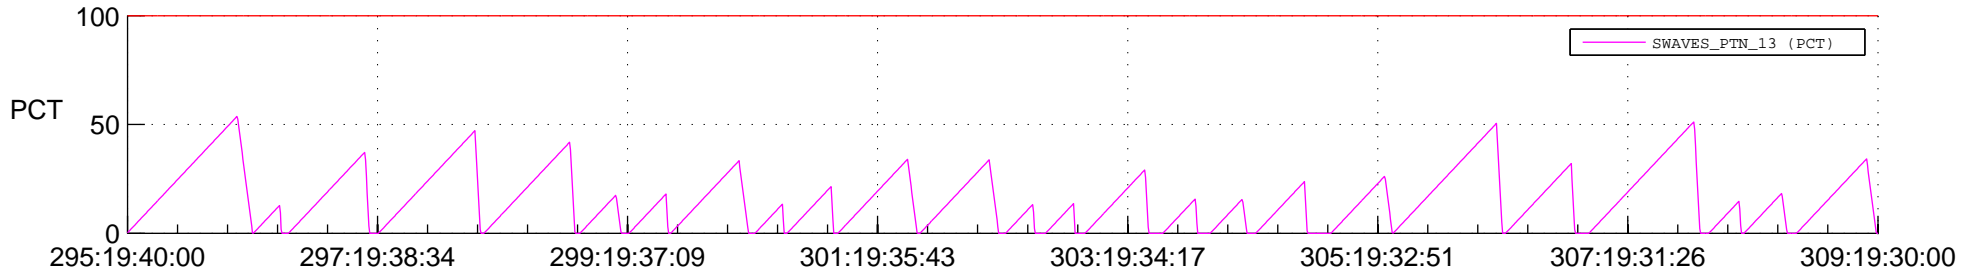

STEREO AHEAD SSR PCT Full Prediction

SWAVES_Percent_Full_Prediction

IMPACT_Percent_Full_Prediction

PLASTIC_Percent_Full_Prediction

Spacecraft_DownLink_Rate

Ground Time (2021:295:19:40:00.000 -2021:309:19:30:00.000)