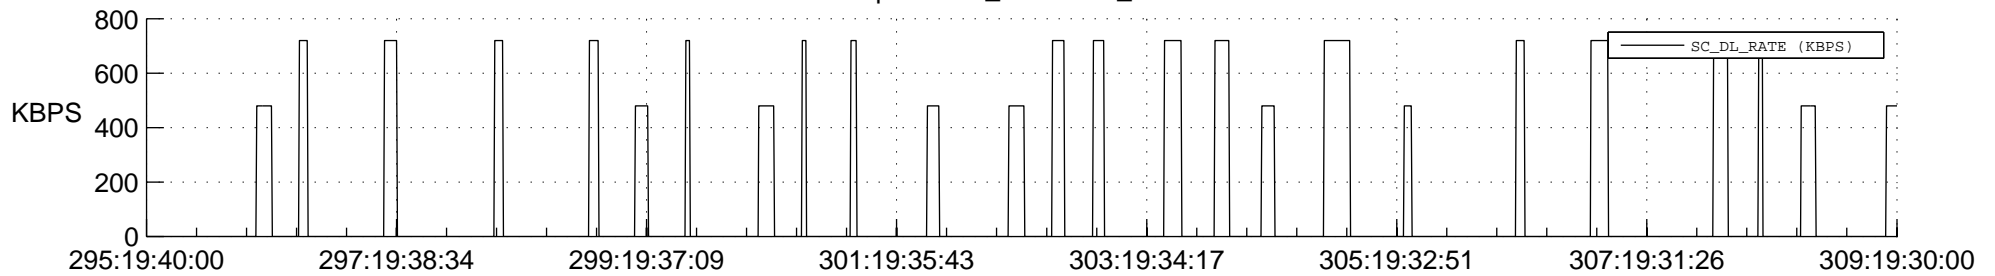

STEREO AHEAD SSR PCT Full Prediction

SWAVES_Percent_Full_Prediction

IMPACT_Percent_Full_Prediction

PLASTIC_Percent_Full_Prediction

Spacecraft_DownLink_Rate

Ground Time (2021:295:19:40:00.000 -2021:309:19:30:00.000)