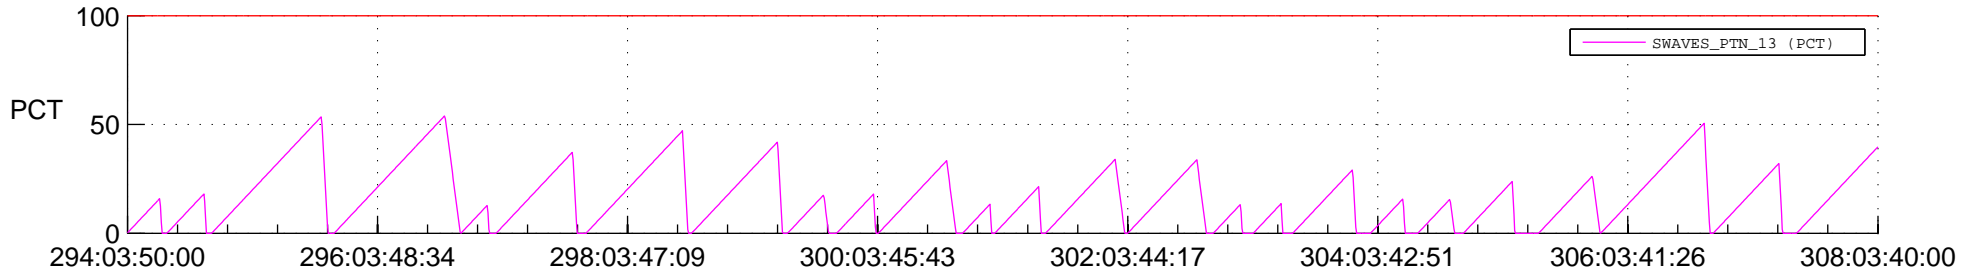

STEREO AHEAD SSR PCT Full Prediction

SWAVES_Percent_Full_Prediction

IMPACT_Percent_Full_Prediction

PLASTIC_Percent_Full_Prediction

Spacecraft_DownLink_Rate

Ground Time (2021:294:03:50:00.000 -2021:308:03:40:00.000)