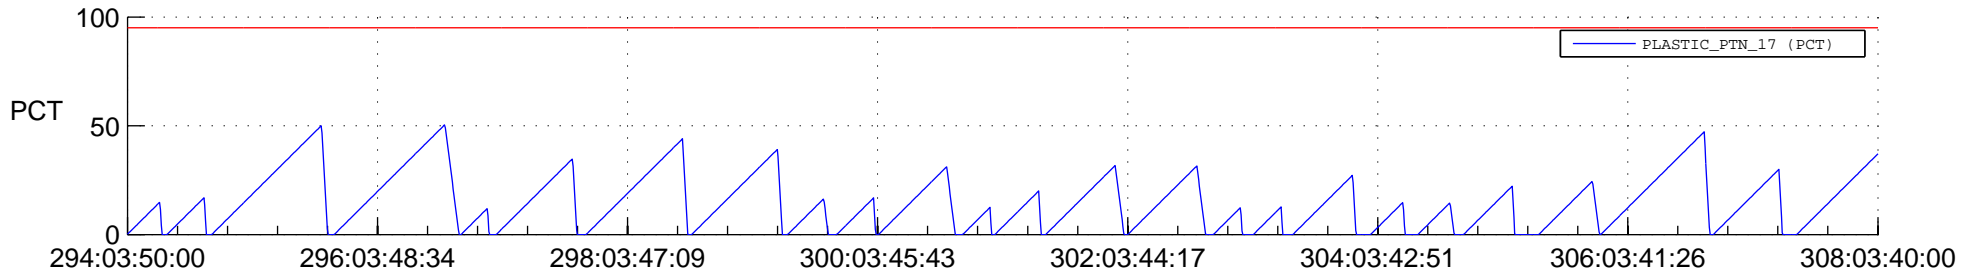

STEREO AHEAD SSR PCT Full Prediction

SWAVES_Percent_Full_Prediction

IMPACT_Percent_Full_Prediction

PLASTIC_Percent_Full_Prediction

Spacecraft_DownLink_Rate

Ground Time (2021:294:03:50:00.000 -2021:308:03:40:00.000)