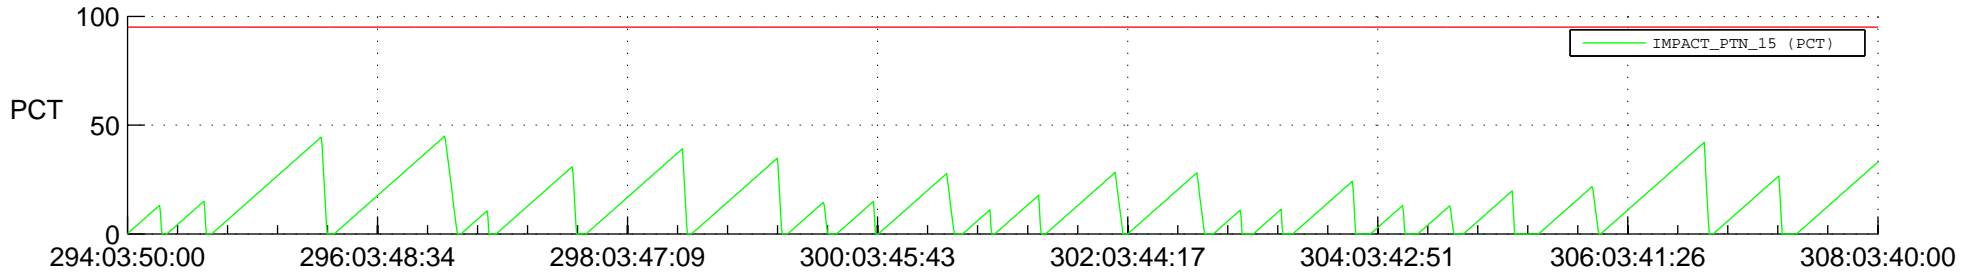

STEREO AHEAD SSR PCT Full Prediction

SWAVES_Percent_Full_Prediction

IMPACT_Percent_Full_Prediction

PLASTIC_Percent_Full_Prediction

Spacecraft_DownLink_Rate

Ground Time (2021:294:03:50:00.000 -2021:308:03:40:00.000)