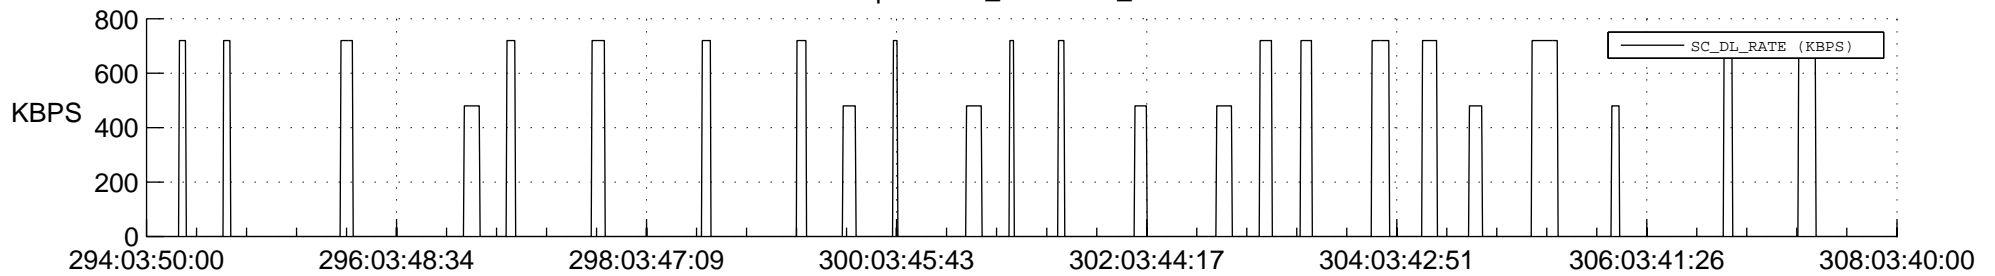

STEREO AHEAD SSR PCT Full Prediction

SWAVES_Percent_Full_Prediction

IMPACT_Percent_Full_Prediction

PLASTIC_Percent_Full_Prediction

Spacecraft_DownLink_Rate

Ground Time (2021:294:03:50:00.000 -2021:308:03:40:00.000)