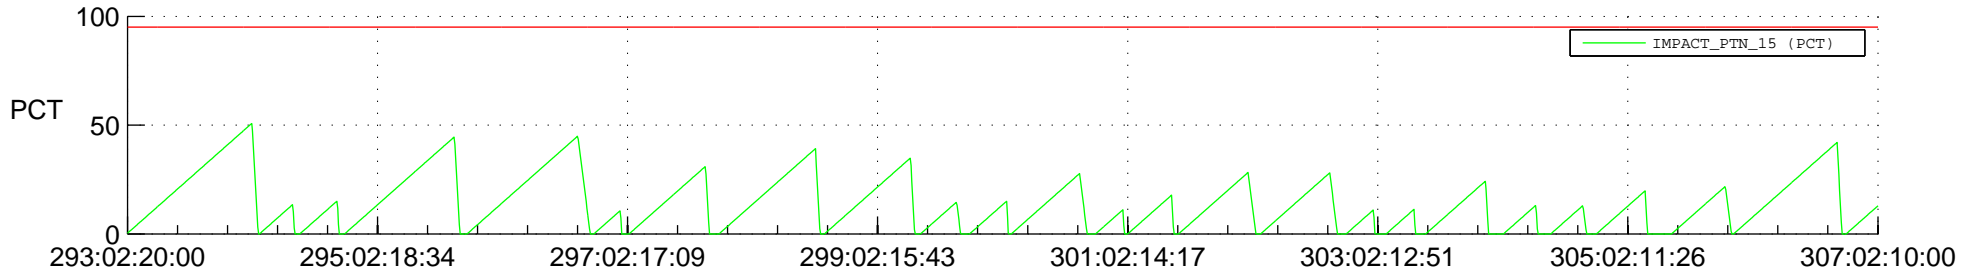

STEREO AHEAD SSR PCT Full Prediction

SWAVES_Percent_Full_Prediction

IMPACT_Percent_Full_Prediction

PLASTIC_Percent_Full_Prediction

Spacecraft_DownLink_Rate

Ground Time (2021:293:02:20:00.000 -2021:307:02:10:00.000)