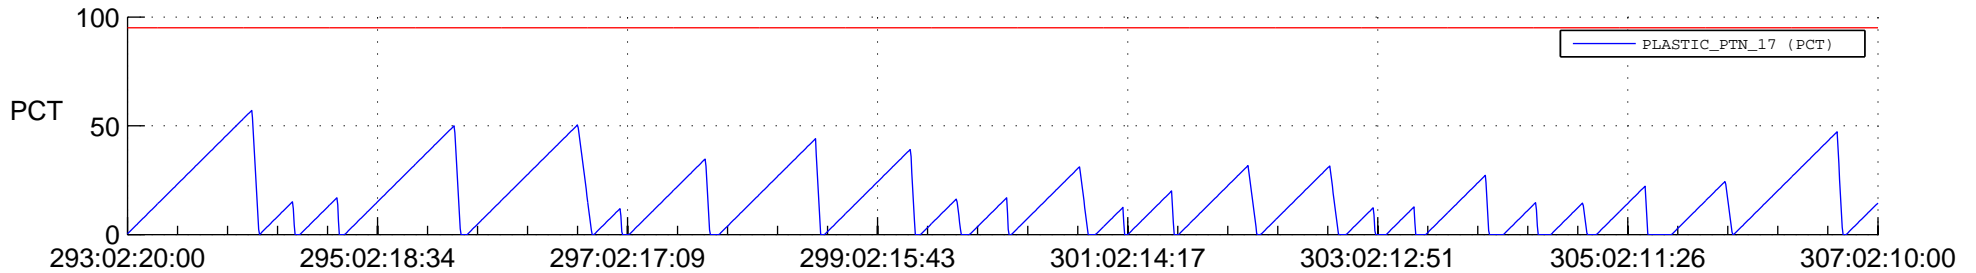

STEREO AHEAD SSR PCT Full Prediction

SWAVES_Percent_Full_Prediction

IMPACT_Percent_Full_Prediction

PLASTIC_Percent_Full_Prediction

Spacecraft_DownLink_Rate

Ground Time (2021:293:02:20:00.000 -2021:307:02:10:00.000)