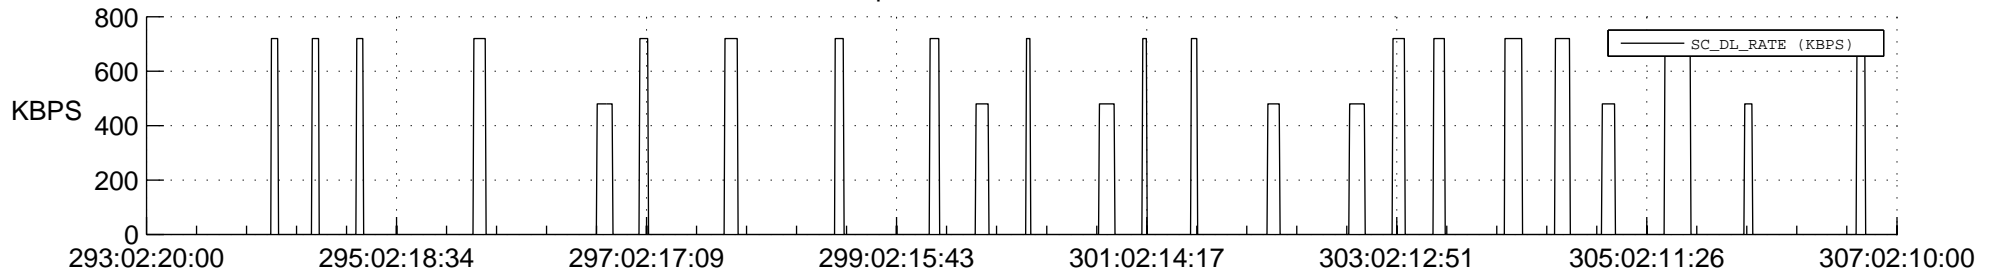

STEREO AHEAD SSR PCT Full Prediction

SWAVES_Percent_Full_Prediction

IMPACT_Percent_Full_Prediction

PLASTIC_Percent_Full_Prediction

Spacecraft_DownLink_Rate

Ground Time (2021:293:02:20:00.000 -2021:307:02:10:00.000)