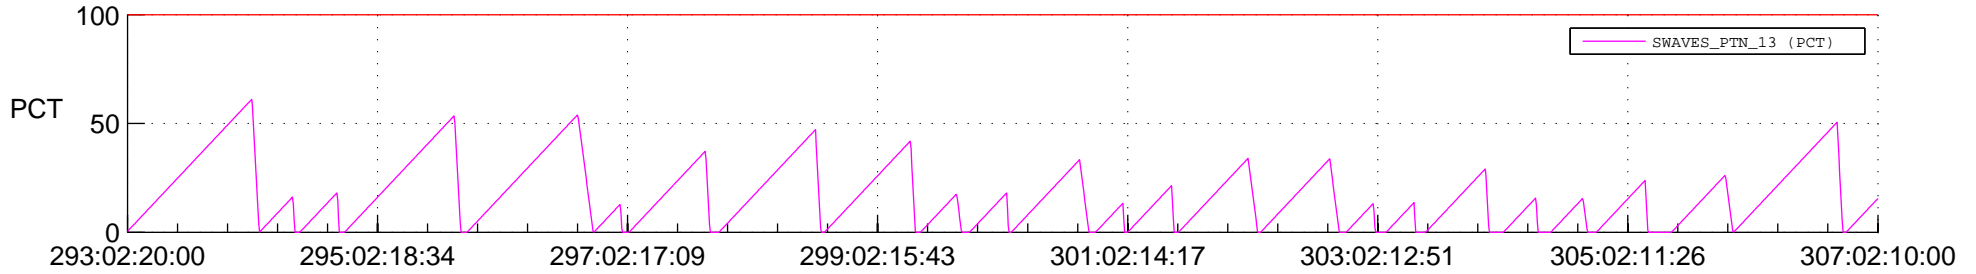

STEREO AHEAD SSR PCT Full Prediction

SWAVES_Percent_Full_Prediction

IMPACT_Percent_Full_Prediction

PLASTIC_Percent_Full_Prediction

Spacecraft_DownLink_Rate

Ground Time (2021:293:02:20:00.000 -2021:307:02:10:00.000)