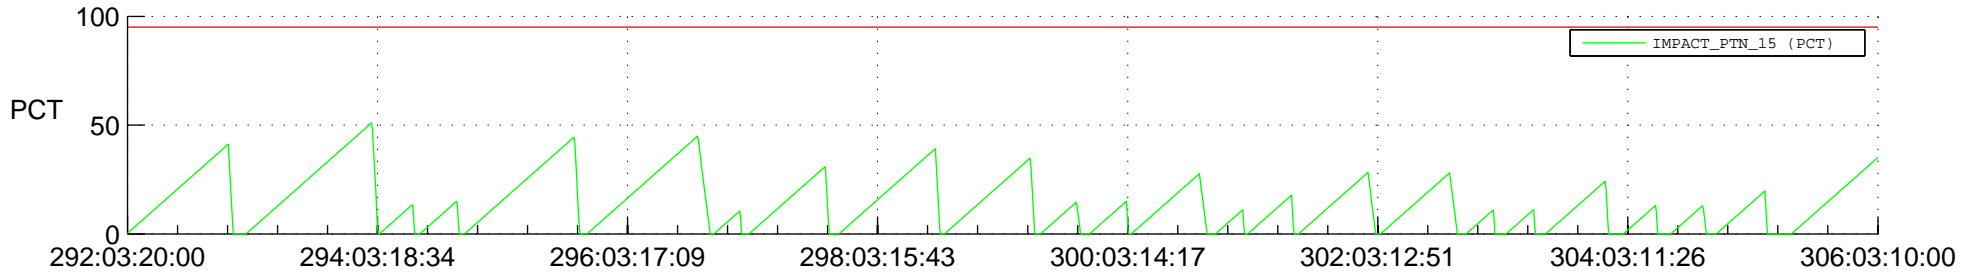

STEREO AHEAD SSR PCT Full Prediction

SWAVES_Percent_Full_Prediction

IMPACT_Percent_Full_Prediction

PLASTIC_Percent_Full_Prediction

Spacecraft_DownLink_Rate

Ground Time (2021:292:03:20:00.000 -2021:306:03:10:00.000)