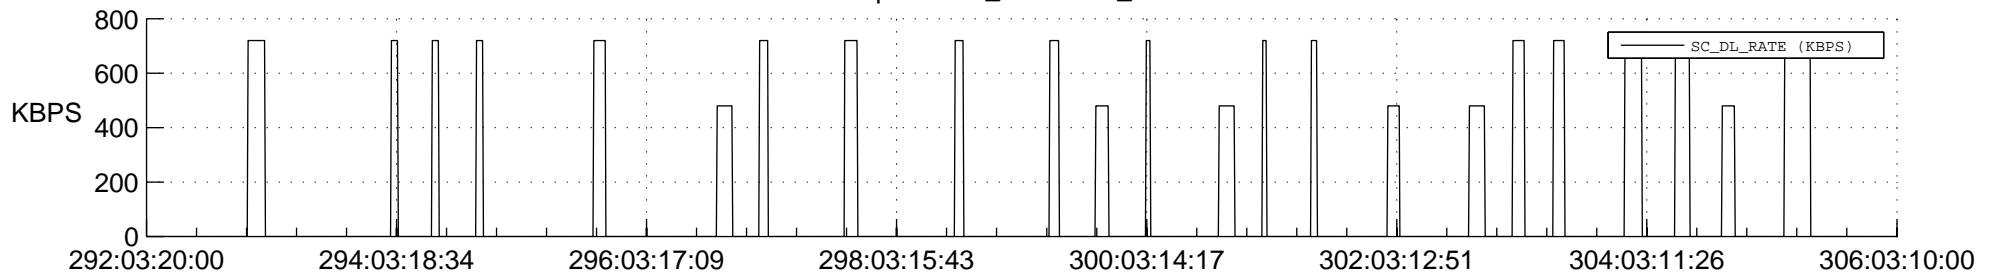

STEREO AHEAD SSR PCT Full Prediction

SWAVES_Percent_Full_Prediction

IMPACT_Percent_Full_Prediction

PLASTIC_Percent_Full_Prediction

Spacecraft_DownLink_Rate

Ground Time (2021:292:03:20:00.000 -2021:306:03:10:00.000)