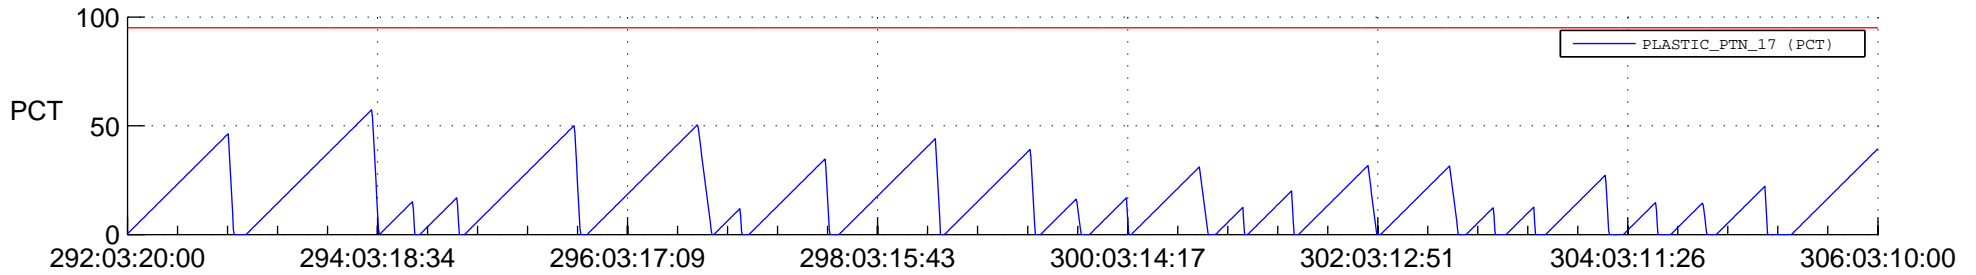

STEREO AHEAD SSR PCT Full Prediction

SWAVES_Percent_Full_Prediction

IMPACT_Percent_Full_Prediction

PLASTIC_Percent_Full_Prediction

Spacecraft_DownLink_Rate

Ground Time (2021:292:03:20:00.000 -2021:306:03:10:00.000)