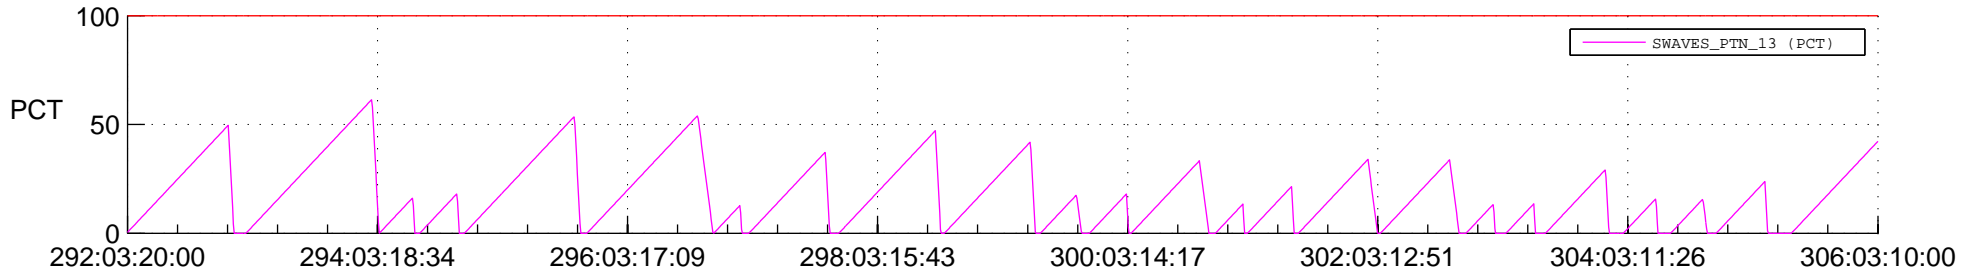

STEREO AHEAD SSR PCT Full Prediction

SWAVES_Percent_Full_Prediction

IMPACT_Percent_Full_Prediction

PLASTIC_Percent_Full_Prediction

Spacecraft_DownLink_Rate

Ground Time (2021:292:03:20:00.000 -2021:306:03:10:00.000)