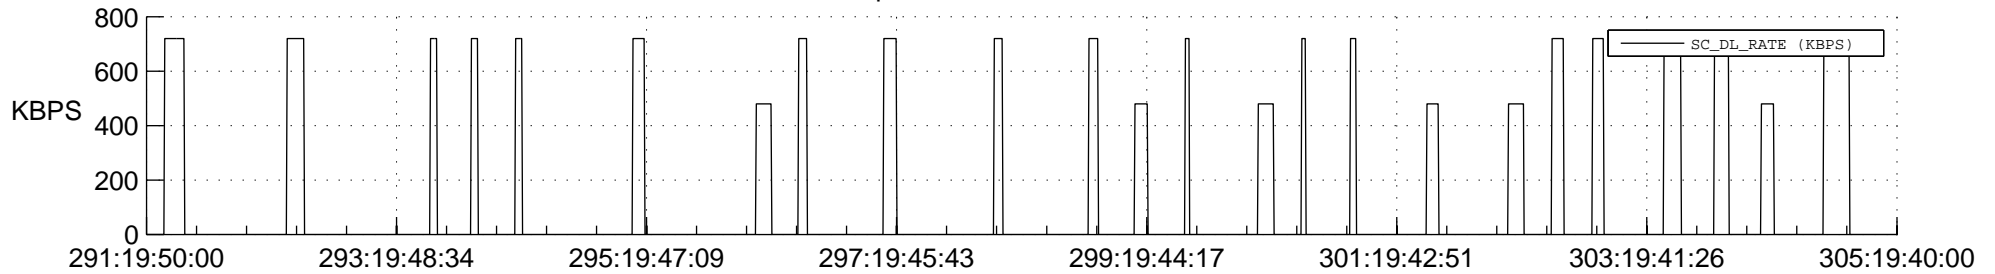

## Spacecraft\_DownLink\_Rate

Ground Time (2021:291:19:50:00.000 -2021:305:19:40:00.000)