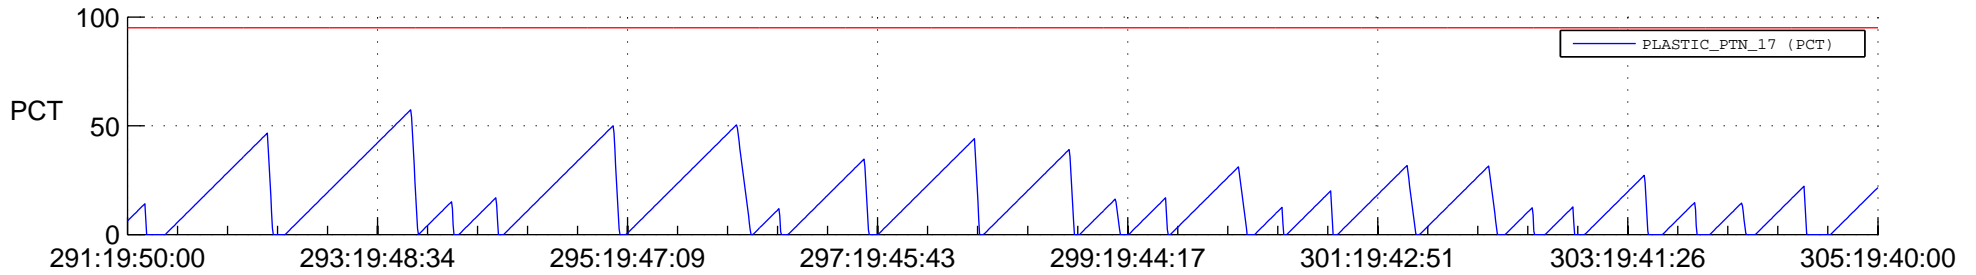

## SWAVES\_Percent\_Full\_Prediction

## Spacecraft\_DownLink\_Rate

Ground Time (2021:291:19:50:00.000 -2021:305:19:40:00.000)