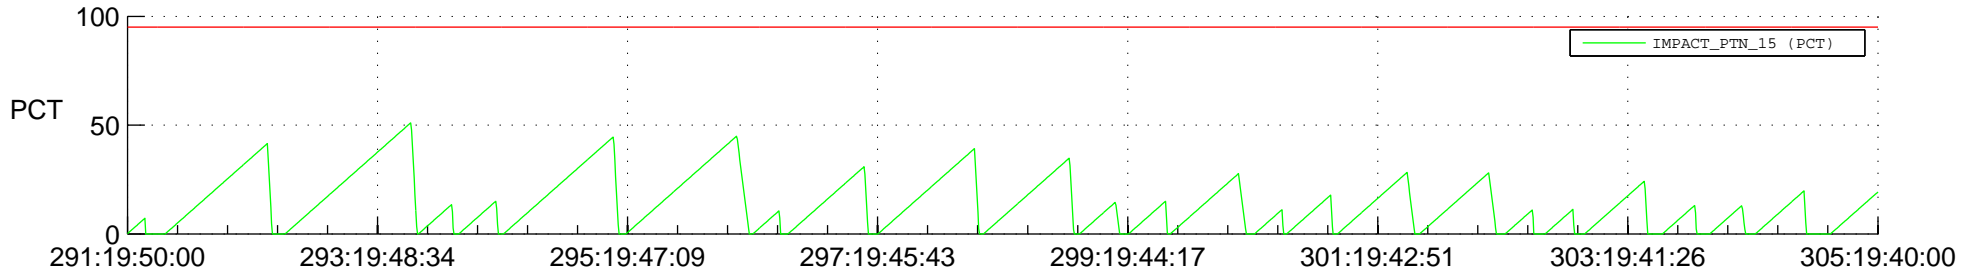

IMPACT_Percent_Full_Prediction