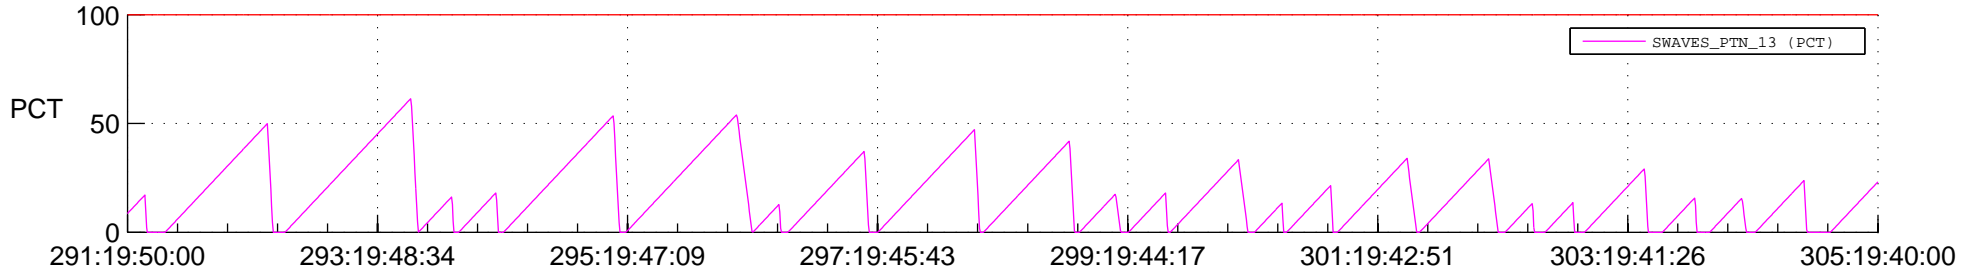

## SWAVES\_Percent\_Full\_Prediction

## Spacecraft\_DownLink\_Rate

Ground Time (2021:291:19:50:00.000 -2021:305:19:40:00.000)