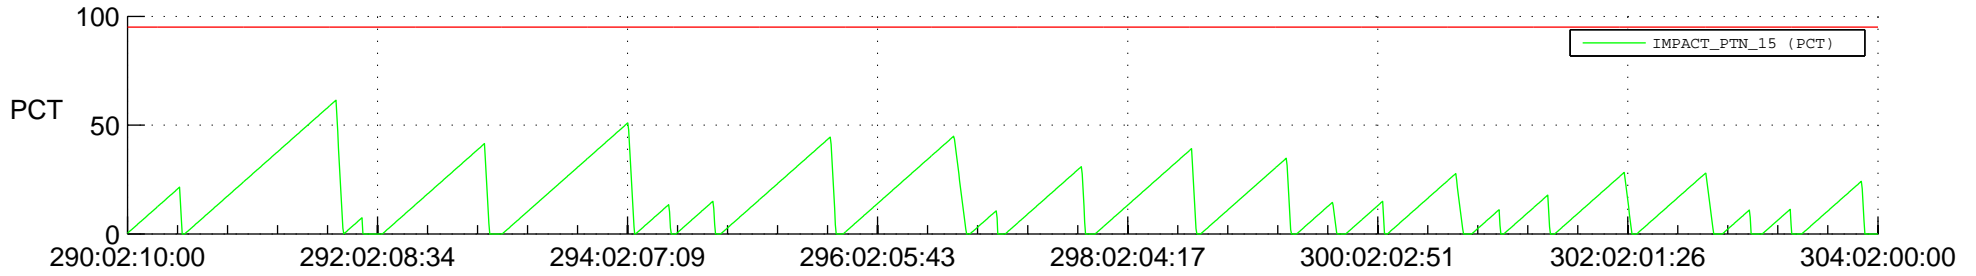

STEREO AHEAD SSR PCT Full Prediction

SWAVES_Percent_Full_Prediction

IMPACT_Percent_Full_Prediction

PLASTIC_Percent_Full_Prediction

Spacecraft_DownLink_Rate

Ground Time (2021:290:02:10:00.000 -2021:304:02:00:00.000)