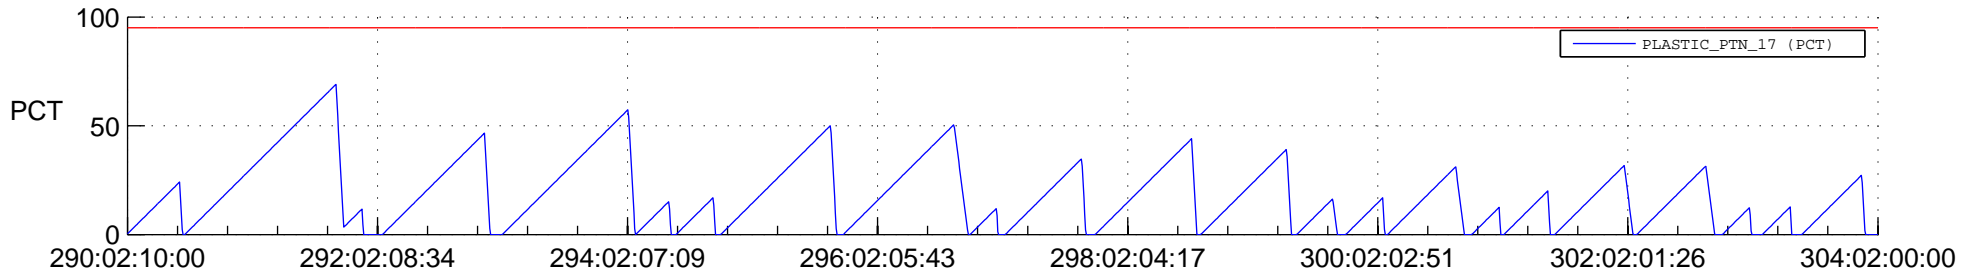

STEREO AHEAD SSR PCT Full Prediction

SWAVES_Percent_Full_Prediction

IMPACT_Percent_Full_Prediction

PLASTIC_Percent_Full_Prediction

Spacecraft_DownLink_Rate

Ground Time (2021:290:02:10:00.000 -2021:304:02:00:00.000)