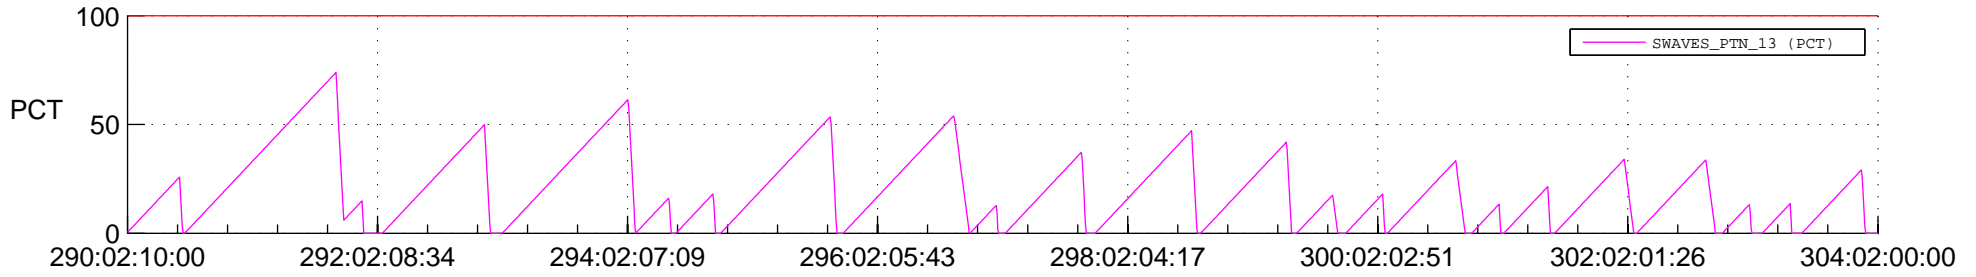

STEREO AHEAD SSR PCT Full Prediction

SWAVES_Percent_Full_Prediction

IMPACT_Percent_Full_Prediction

PLASTIC_Percent_Full_Prediction

Spacecraft_DownLink_Rate

Ground Time (2021:290:02:10:00.000 -2021:304:02:00:00.000)