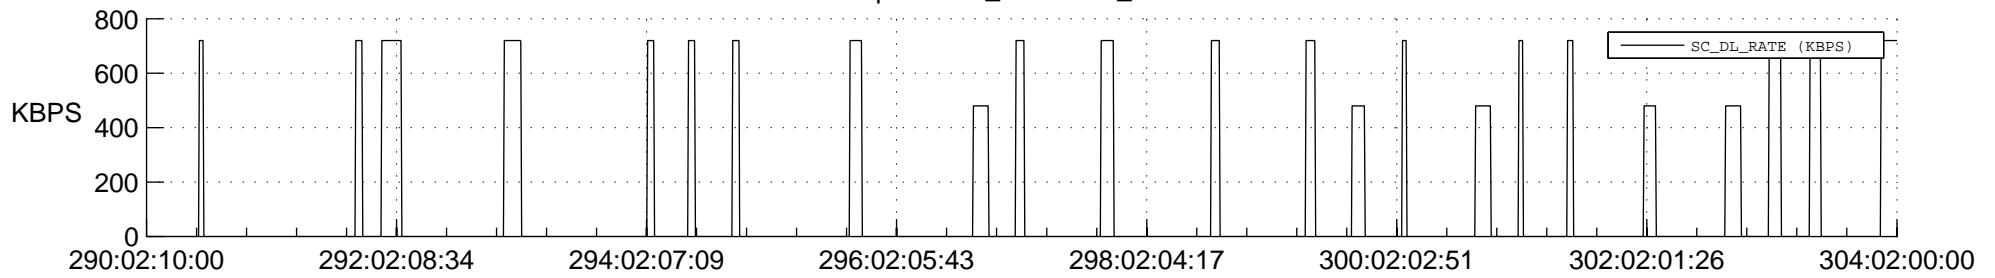

STEREO AHEAD SSR PCT Full Prediction

SWAVES_Percent_Full_Prediction

IMPACT_Percent_Full_Prediction

PLASTIC_Percent_Full_Prediction

Spacecraft_DownLink_Rate

Ground Time (2021:290:02:10:00.000 -2021:304:02:00:00.000)