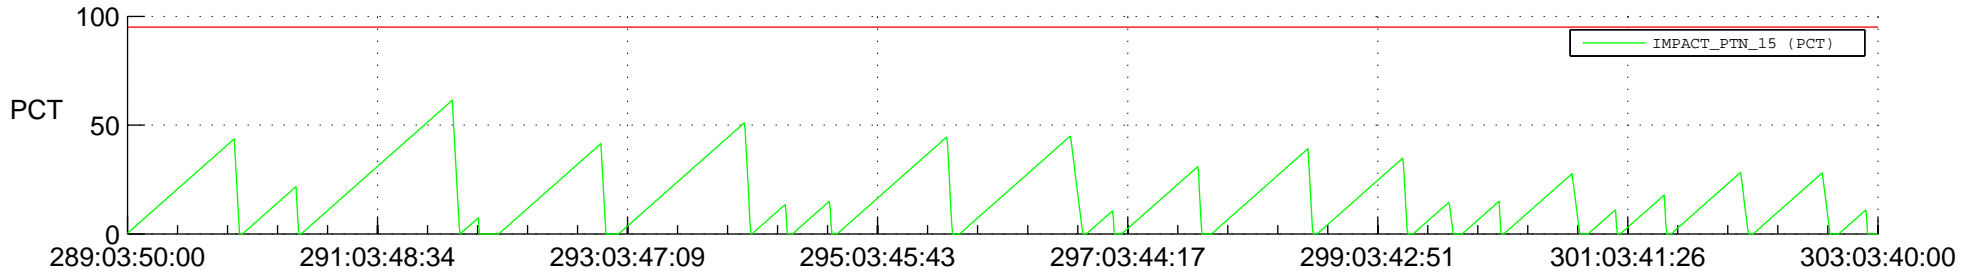

STEREO AHEAD SSR PCT Full Prediction

SWAVES_Percent_Full_Prediction

IMPACT_Percent_Full_Prediction

PLASTIC_Percent_Full_Prediction

Spacecraft_DownLink_Rate

Ground Time (2021:289:03:50:00.000 -2021:303:03:40:00.000)