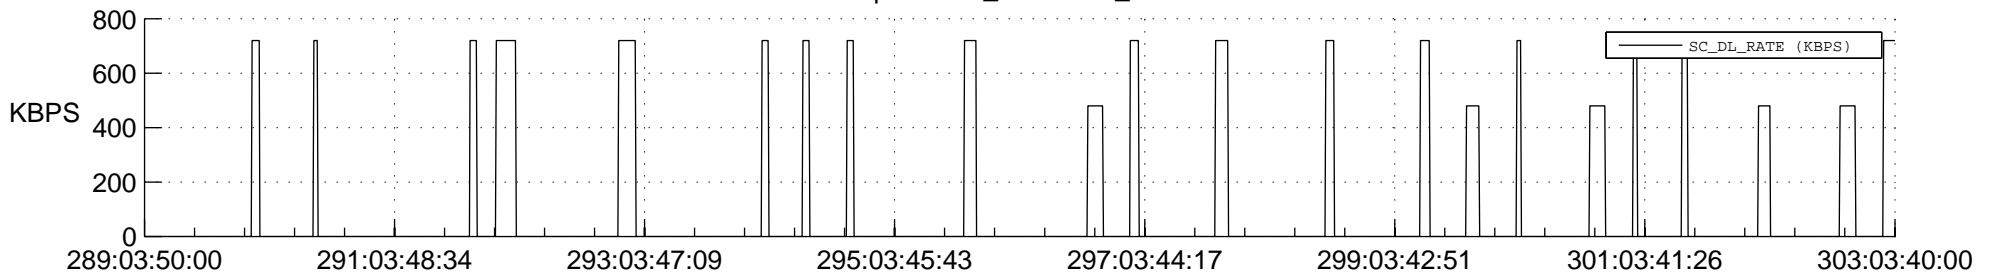

STEREO AHEAD SSR PCT Full Prediction

SWAVES_Percent_Full_Prediction

IMPACT_Percent_Full_Prediction

PLASTIC_Percent_Full_Prediction

Spacecraft_DownLink_Rate

Ground Time (2021:289:03:50:00.000 -2021:303:03:40:00.000)