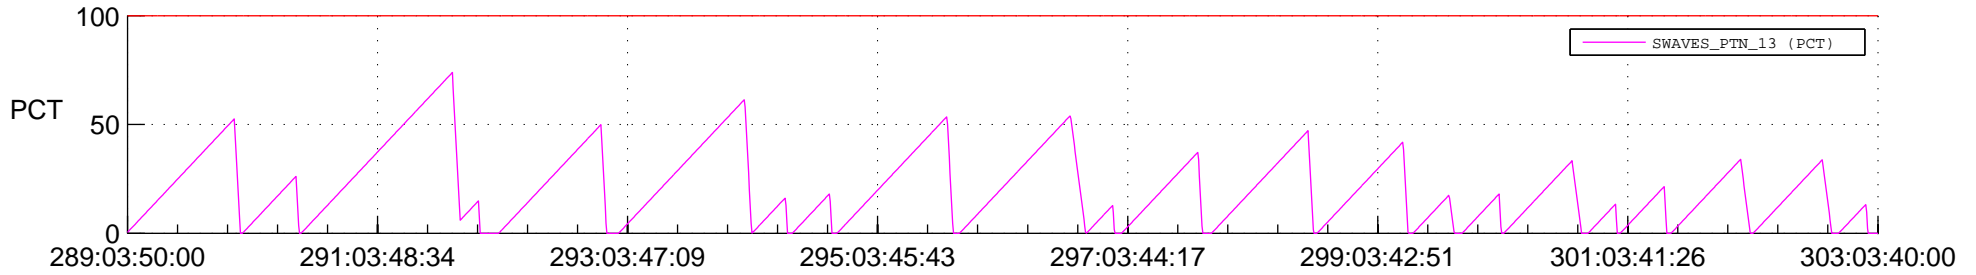

STEREO AHEAD SSR PCT Full Prediction

SWAVES_Percent_Full_Prediction

IMPACT_Percent_Full_Prediction

PLASTIC_Percent_Full_Prediction

Spacecraft_DownLink_Rate

Ground Time (2021:289:03:50:00.000 -2021:303:03:40:00.000)