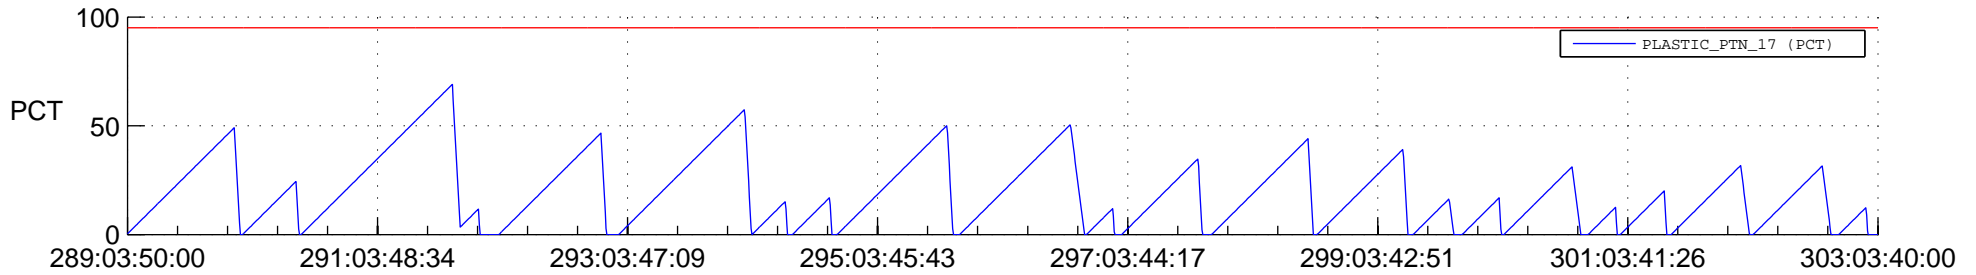

STEREO AHEAD SSR PCT Full Prediction

SWAVES_Percent_Full_Prediction

IMPACT_Percent_Full_Prediction

PLASTIC_Percent_Full_Prediction

Spacecraft_DownLink_Rate

Ground Time (2021:289:03:50:00.000 -2021:303:03:40:00.000)