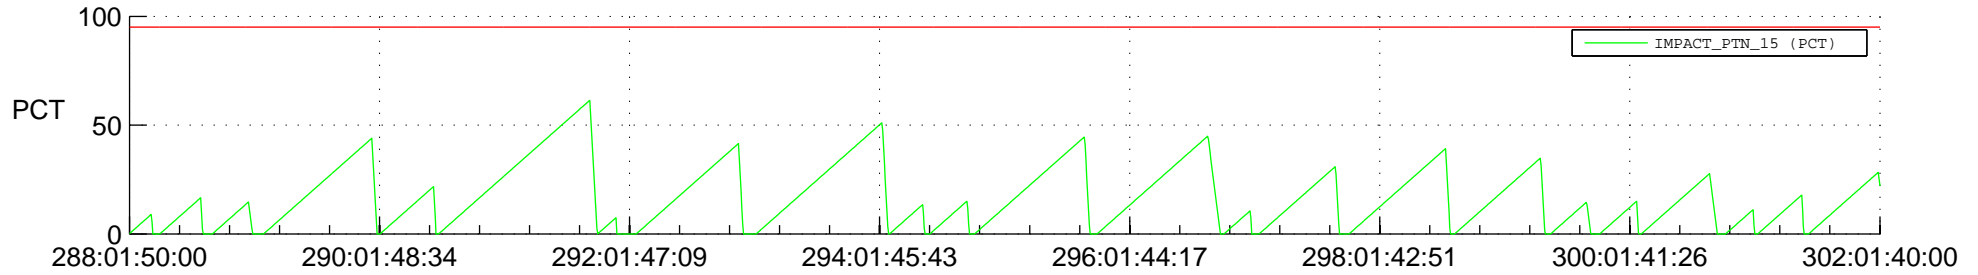

STEREO AHEAD SSR PCT Full Prediction

SWAVES_Percent_Full_Prediction

IMPACT_Percent_Full_Prediction

PLASTIC_Percent_Full_Prediction

Spacecraft_DownLink_Rate

Ground Time (2021:288:01:50:00.000 -2021:302:01:40:00.000)