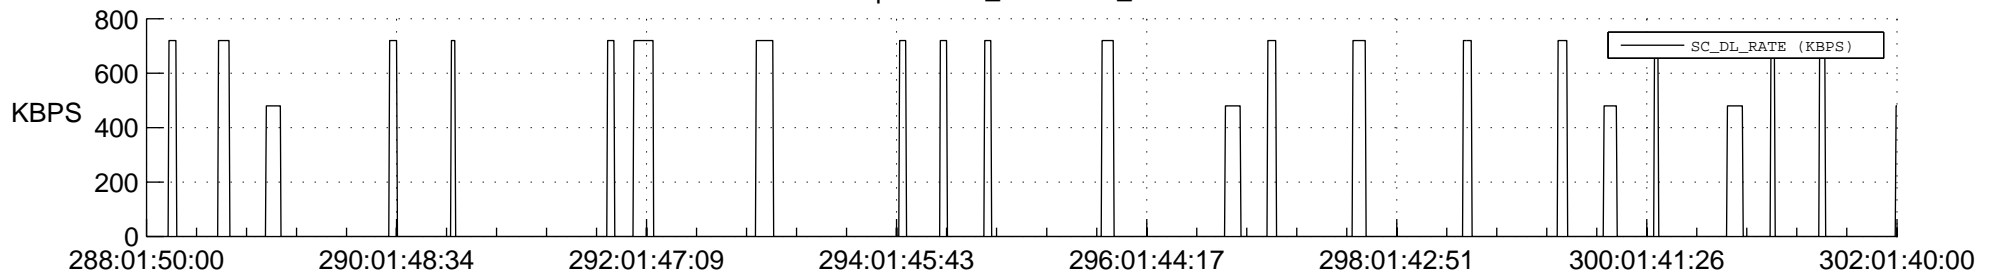

STEREO AHEAD SSR PCT Full Prediction

SWAVES_Percent_Full_Prediction

IMPACT_Percent_Full_Prediction

PLASTIC_Percent_Full_Prediction

Spacecraft_DownLink_Rate

Ground Time (2021:288:01:50:00.000 -2021:302:01:40:00.000)