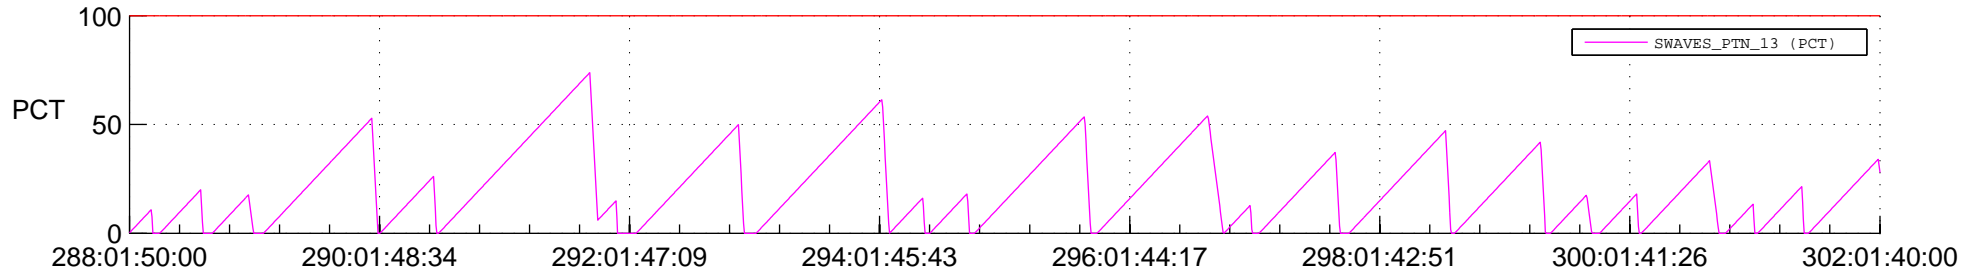

STEREO AHEAD SSR PCT Full Prediction

SWAVES_Percent_Full_Prediction

IMPACT_Percent_Full_Prediction

PLASTIC_Percent_Full_Prediction

Spacecraft_DownLink_Rate

Ground Time (2021:288:01:50:00.000 -2021:302:01:40:00.000)