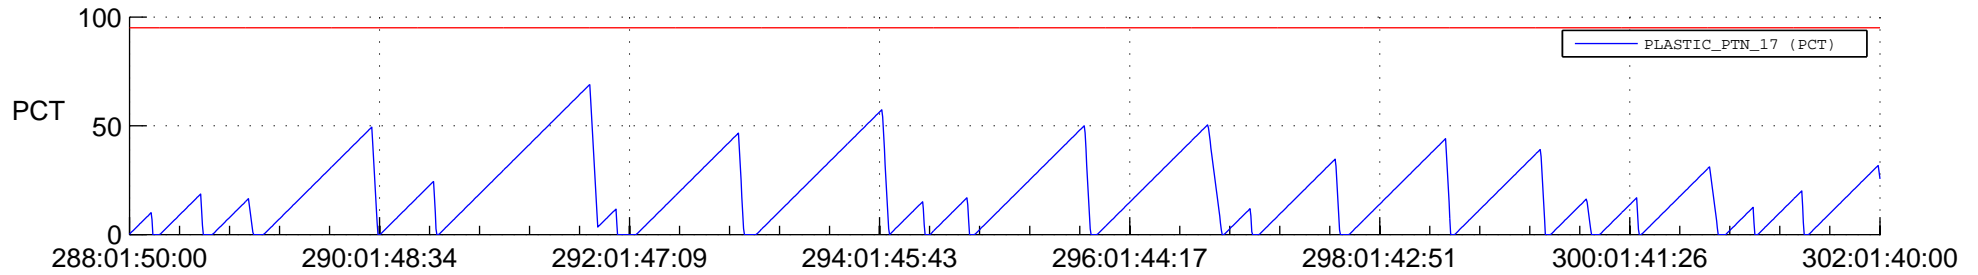

STEREO AHEAD SSR PCT Full Prediction

SWAVES_Percent_Full_Prediction

IMPACT_Percent_Full_Prediction

PLASTIC_Percent_Full_Prediction

Spacecraft_DownLink_Rate

Ground Time (2021:288:01:50:00.000 -2021:302:01:40:00.000)