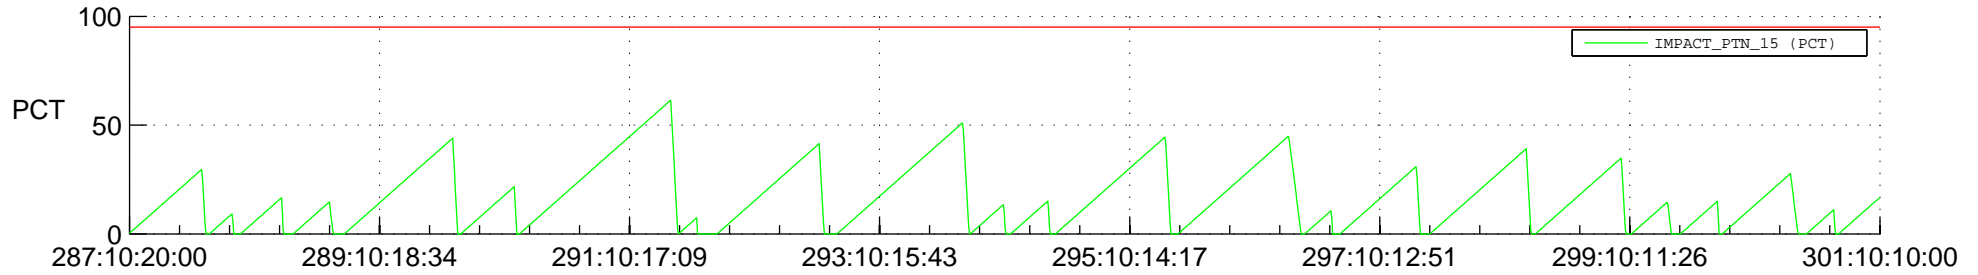

IMPACT_Percent_Full_Prediction