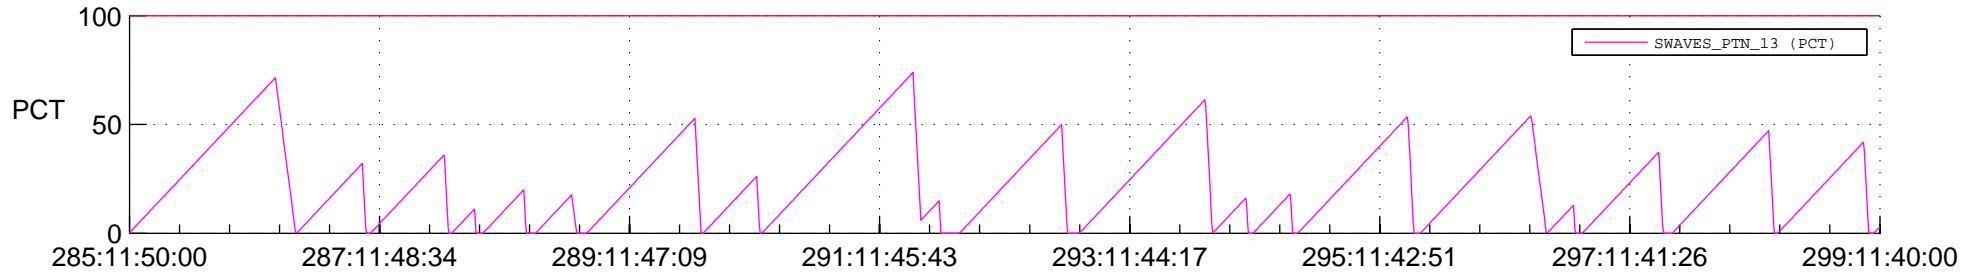

STEREO AHEAD SSR PCT Full Prediction

SWAVES_Percent_Full_Prediction

IMPACT_Percent_Full_Prediction

PLASTIC_Percent_Full_Prediction

Spacecraft_DownLink_Rate

Ground Time (2021:285:11:50:00.000 -2021:299:11:40:00.000)