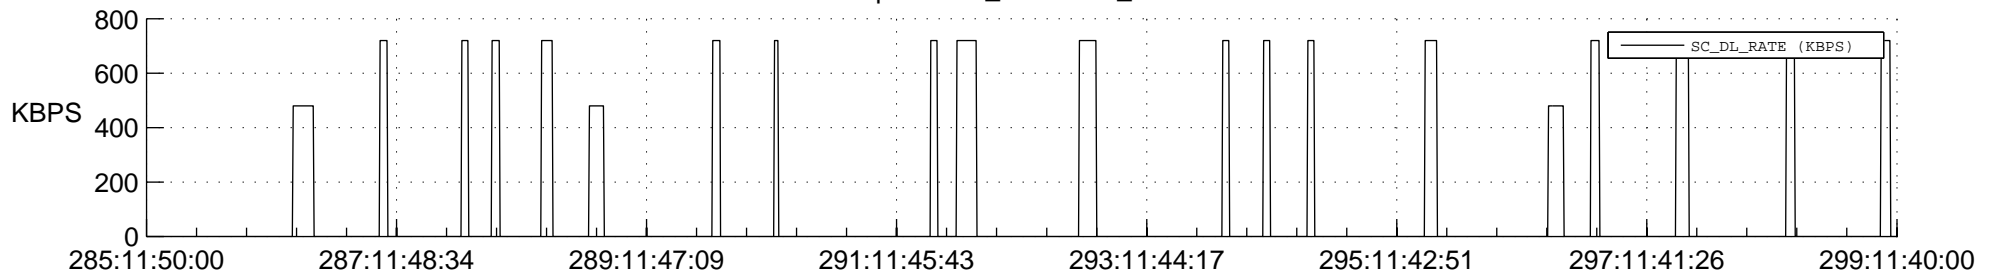

STEREO AHEAD SSR PCT Full Prediction

SWAVES_Percent_Full_Prediction

IMPACT_Percent_Full_Prediction

PLASTIC_Percent_Full_Prediction

Spacecraft_DownLink_Rate

Ground Time (2021:285:11:50:00.000 -2021:299:11:40:00.000)