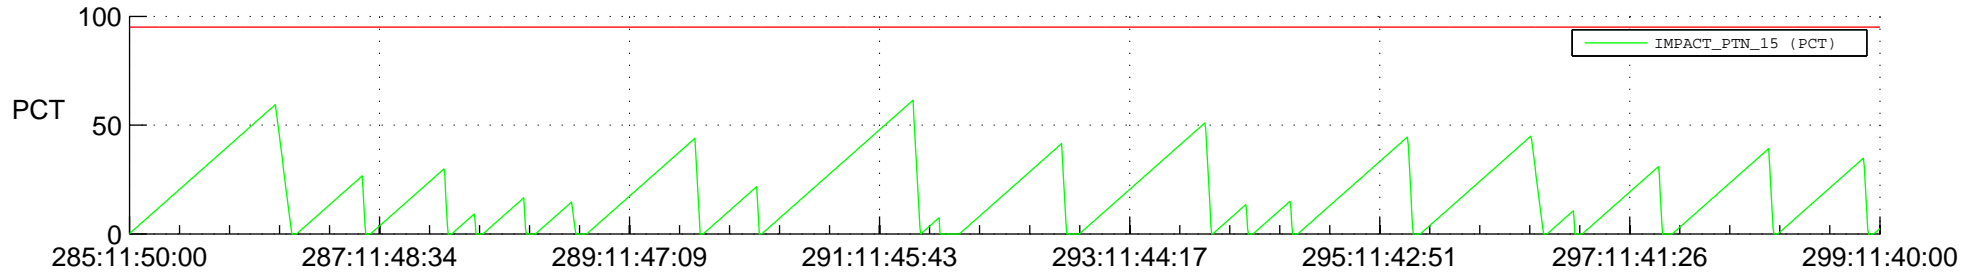

STEREO AHEAD SSR PCT Full Prediction

SWAVES_Percent_Full_Prediction

IMPACT_Percent_Full_Prediction

PLASTIC_Percent_Full_Prediction

Spacecraft_DownLink_Rate

Ground Time (2021:285:11:50:00.000 -2021:299:11:40:00.000)