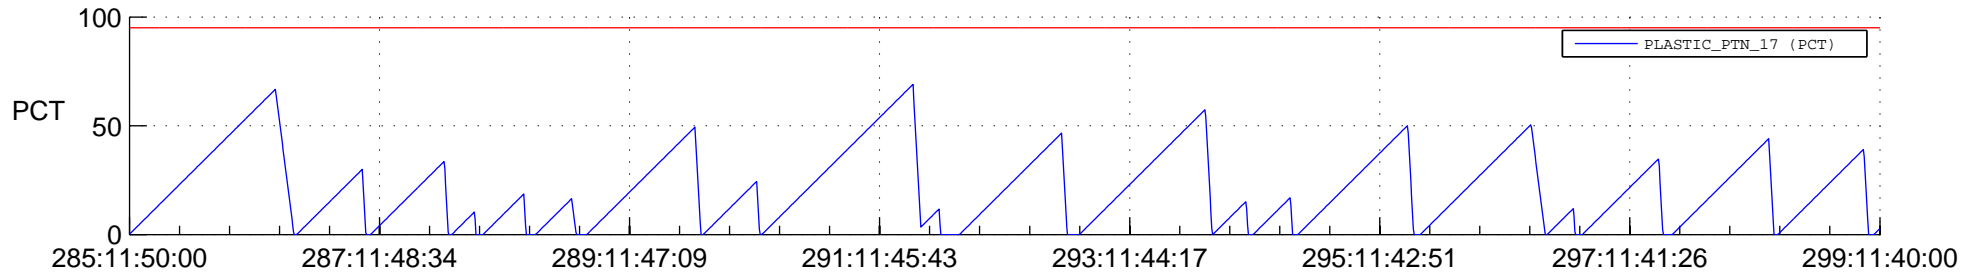

STEREO AHEAD SSR PCT Full Prediction

SWAVES_Percent_Full_Prediction

IMPACT_Percent_Full_Prediction

PLASTIC_Percent_Full_Prediction

Spacecraft_DownLink_Rate

Ground Time (2021:285:11:50:00.000 -2021:299:11:40:00.000)