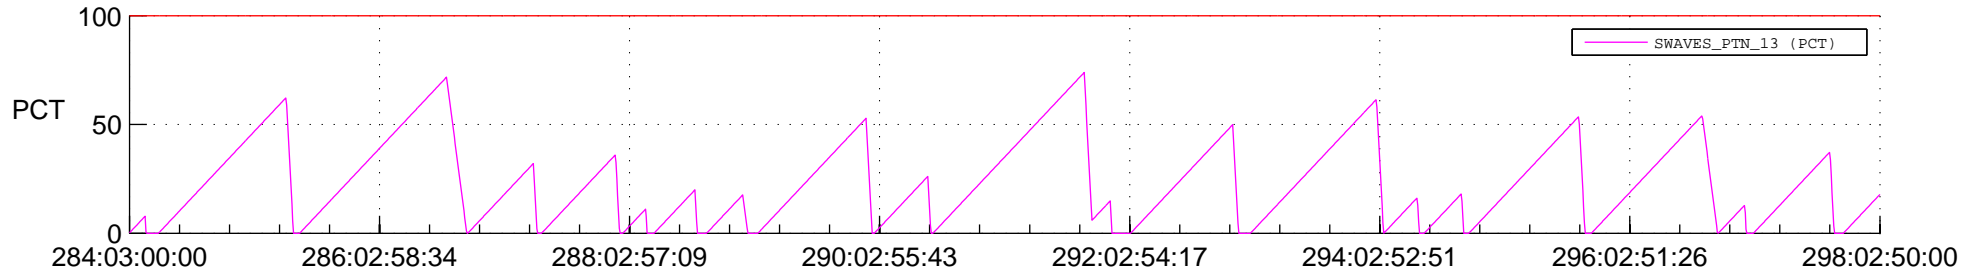

## SWAVES\_Percent\_Full\_Prediction

## Spacecraft\_DownLink\_Rate

Ground Time (2021:284:03:00:00.000 -2021:298:02:50:00.000)