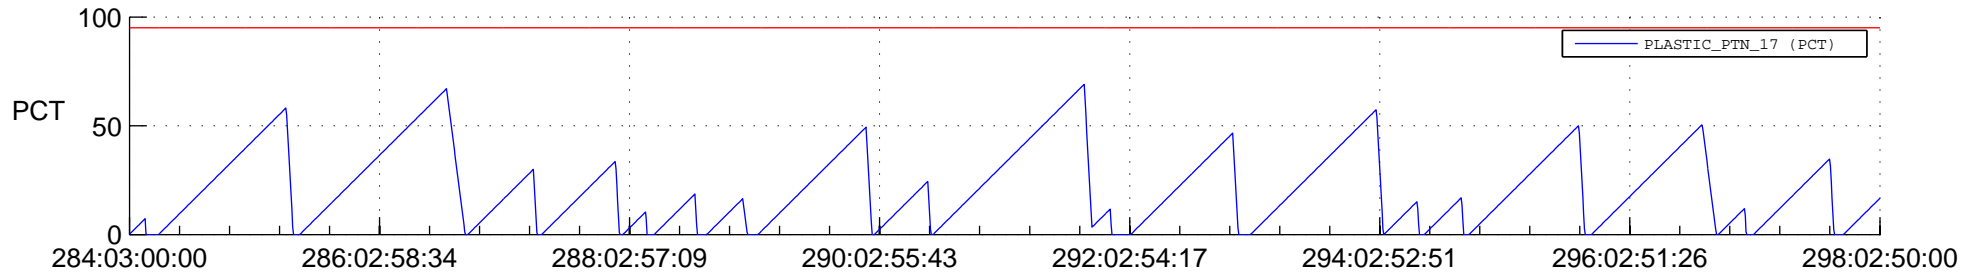

# STEREO AHEAD SSR PCT Full Prediction

## SWAVES\_Percent\_Full\_Prediction

## Spacecraft\_DownLink\_Rate

Ground Time (2021:284:03:00:00.000 -2021:298:02:50:00.000)