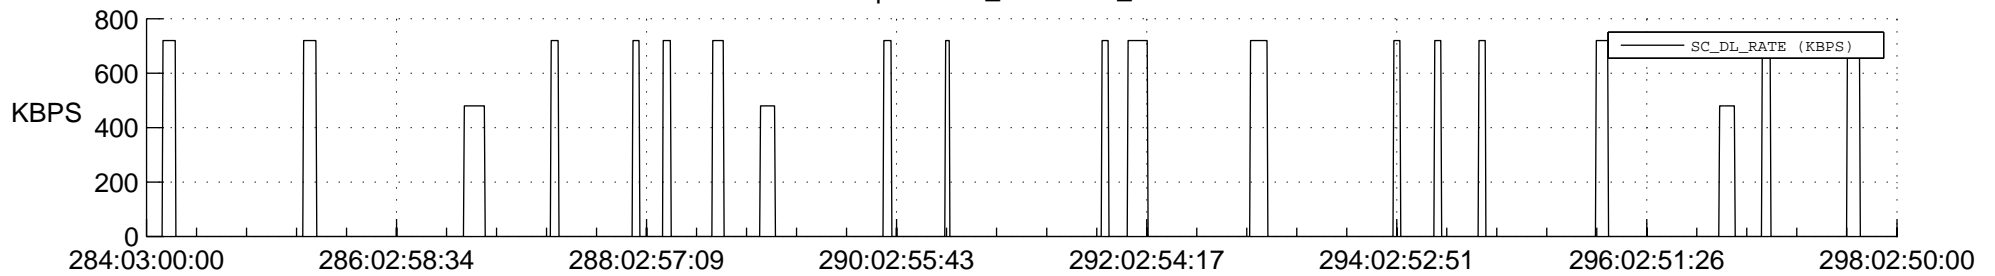

## Spacecraft\_DownLink\_Rate

Ground Time (2021:284:03:00:00.000 -2021:298:02:50:00.000)