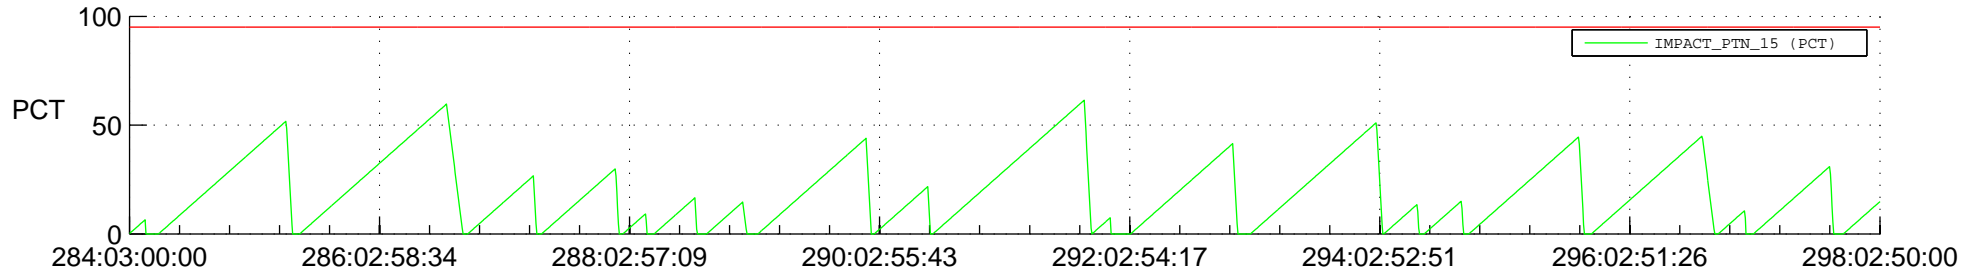

IMPACT_Percent_Full_Prediction