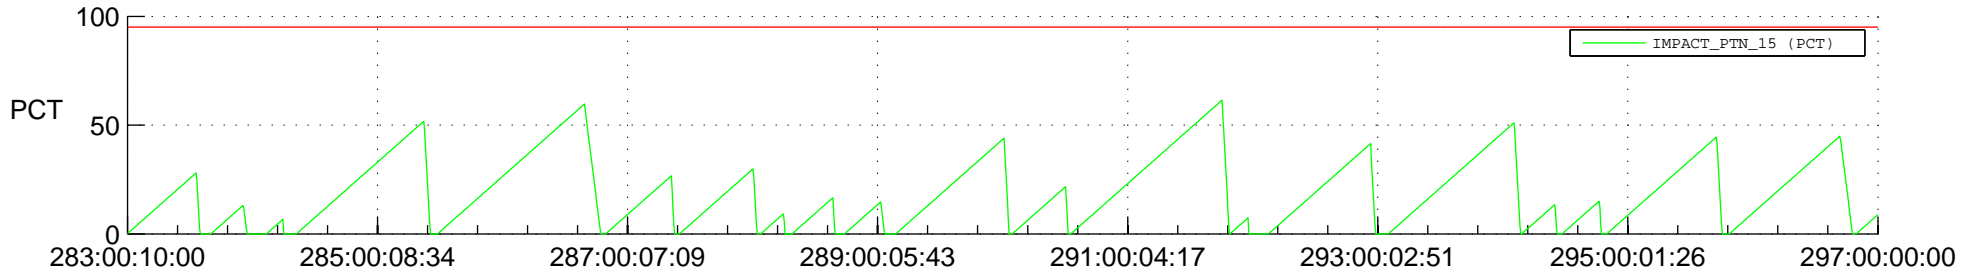

STEREO AHEAD SSR PCT Full Prediction

SWAVES_Percent_Full_Prediction

IMPACT_Percent_Full_Prediction

PLASTIC_Percent_Full_Prediction

Spacecraft_DownLink_Rate

Ground Time (2021:283:00:10:00.000 -2021:297:00:00:00.000)