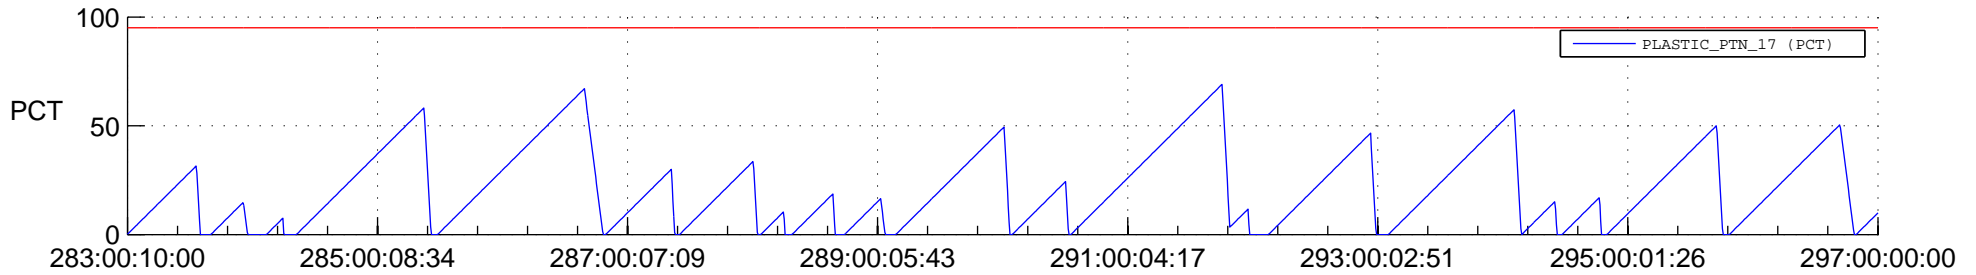

STEREO AHEAD SSR PCT Full Prediction

SWAVES_Percent_Full_Prediction

IMPACT_Percent_Full_Prediction

PLASTIC_Percent_Full_Prediction

Spacecraft_DownLink_Rate

Ground Time (2021:283:00:10:00.000 -2021:297:00:00:00.000)