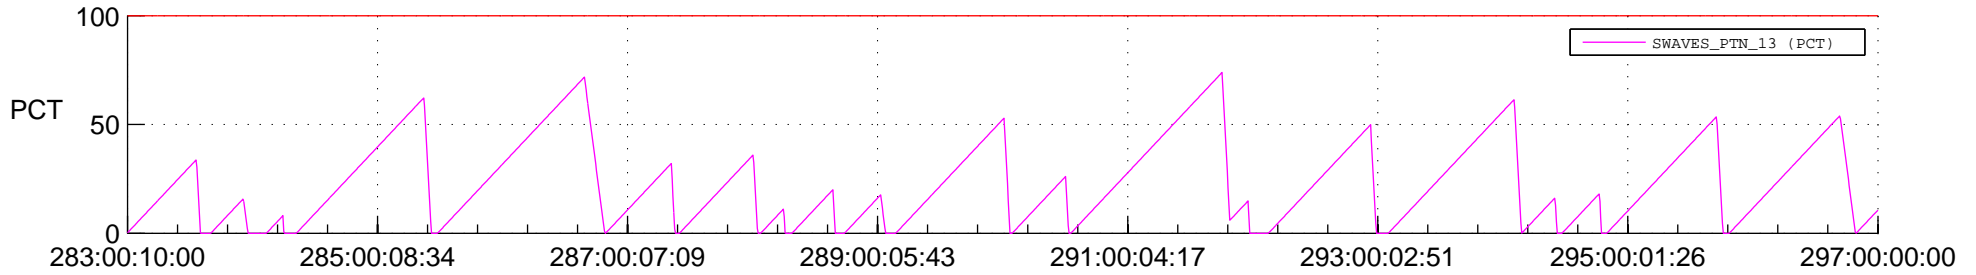

STEREO AHEAD SSR PCT Full Prediction

SWAVES_Percent_Full_Prediction

IMPACT_Percent_Full_Prediction

PLASTIC_Percent_Full_Prediction

Spacecraft_DownLink_Rate

Ground Time (2021:283:00:10:00.000 -2021:297:00:00:00.000)