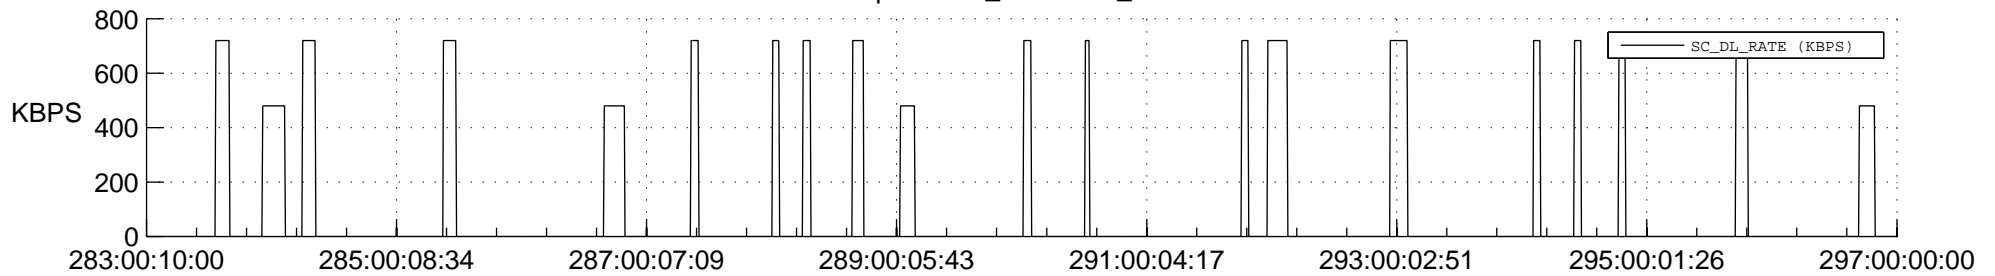

STEREO AHEAD SSR PCT Full Prediction

SWAVES_Percent_Full_Prediction

IMPACT_Percent_Full_Prediction

PLASTIC_Percent_Full_Prediction

Spacecraft_DownLink_Rate

Ground Time (2021:283:00:10:00.000 -2021:297:00:00:00.000)