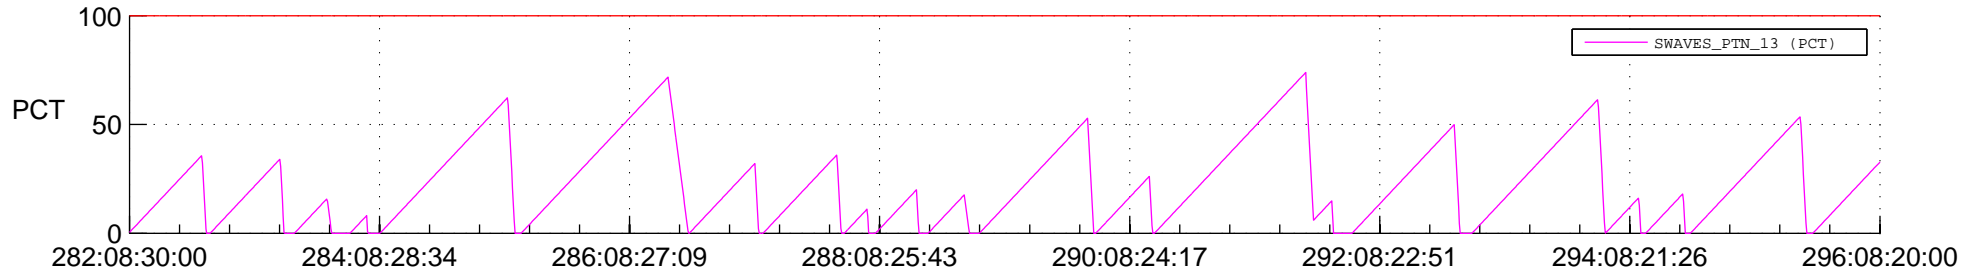

STEREO AHEAD SSR PCT Full Prediction

SWAVES_Percent_Full_Prediction

IMPACT_Percent_Full_Prediction

PLASTIC_Percent_Full_Prediction

Spacecraft_DownLink_Rate

Ground Time (2021:282:08:30:00.000 -2021:296:08:20:00.000)