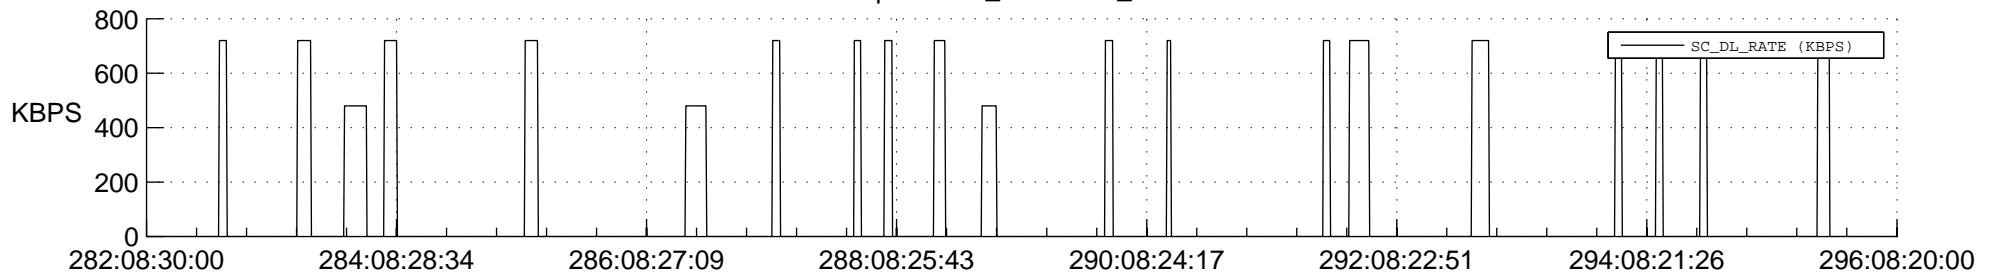

STEREO AHEAD SSR PCT Full Prediction

SWAVES_Percent_Full_Prediction

IMPACT_Percent_Full_Prediction

PLASTIC_Percent_Full_Prediction

Spacecraft_DownLink_Rate

Ground Time (2021:282:08:30:00.000 -2021:296:08:20:00.000)