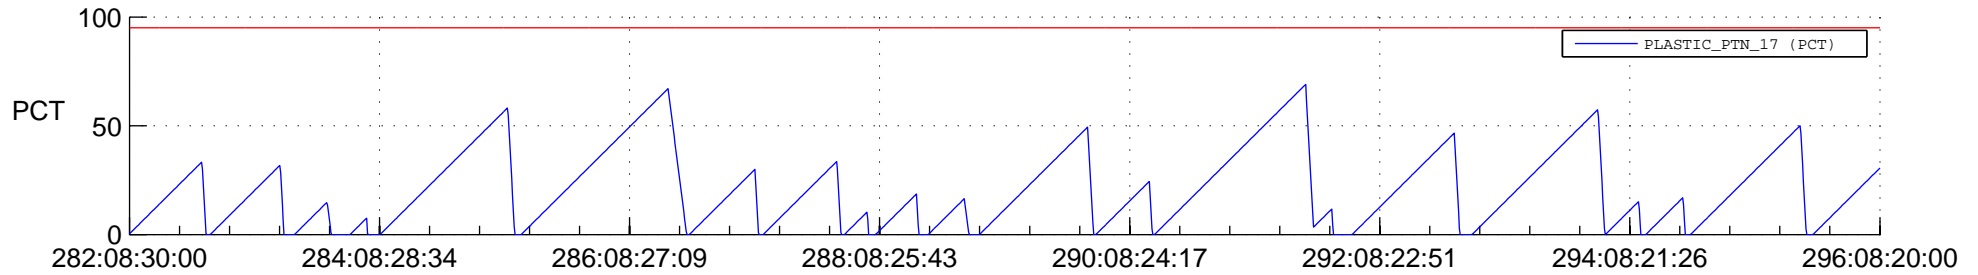

STEREO AHEAD SSR PCT Full Prediction

SWAVES_Percent_Full_Prediction

IMPACT_Percent_Full_Prediction

PLASTIC_Percent_Full_Prediction

Spacecraft_DownLink_Rate

Ground Time (2021:282:08:30:00.000 -2021:296:08:20:00.000)