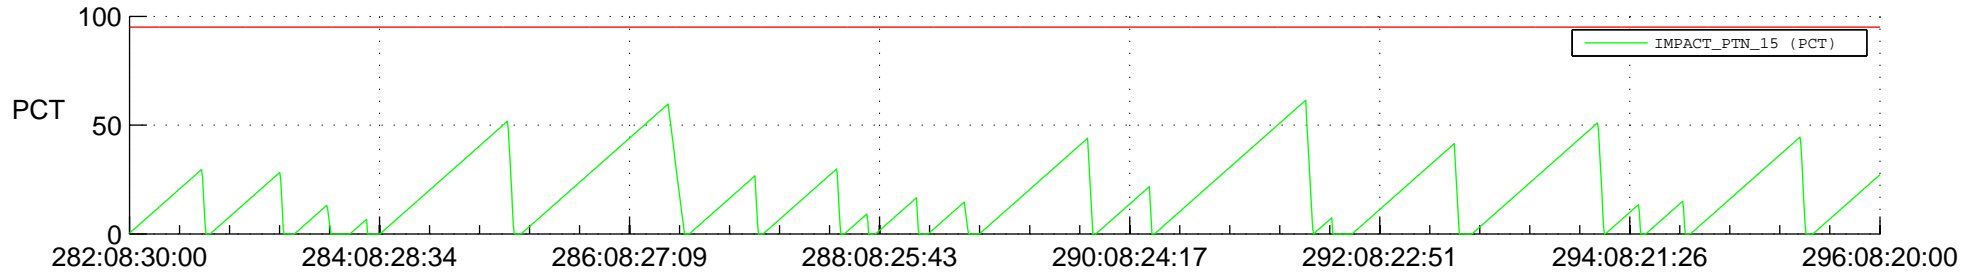

STEREO AHEAD SSR PCT Full Prediction

SWAVES_Percent_Full_Prediction

IMPACT_Percent_Full_Prediction

PLASTIC_Percent_Full_Prediction

Spacecraft_DownLink_Rate

Ground Time (2021:282:08:30:00.000 -2021:296:08:20:00.000)