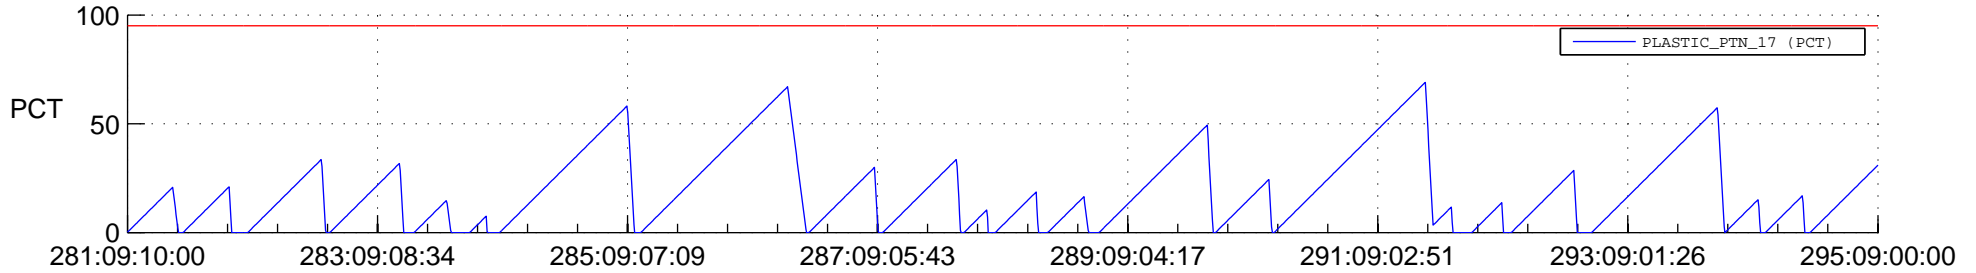

STEREO AHEAD SSR PCT Full Prediction

SWAVES_Percent_Full_Prediction

IMPACT_Percent_Full_Prediction

PLASTIC_Percent_Full_Prediction

Spacecraft_DownLink_Rate

Ground Time (2021:281:09:10:00.000 -2021:295:09:00:00.000)