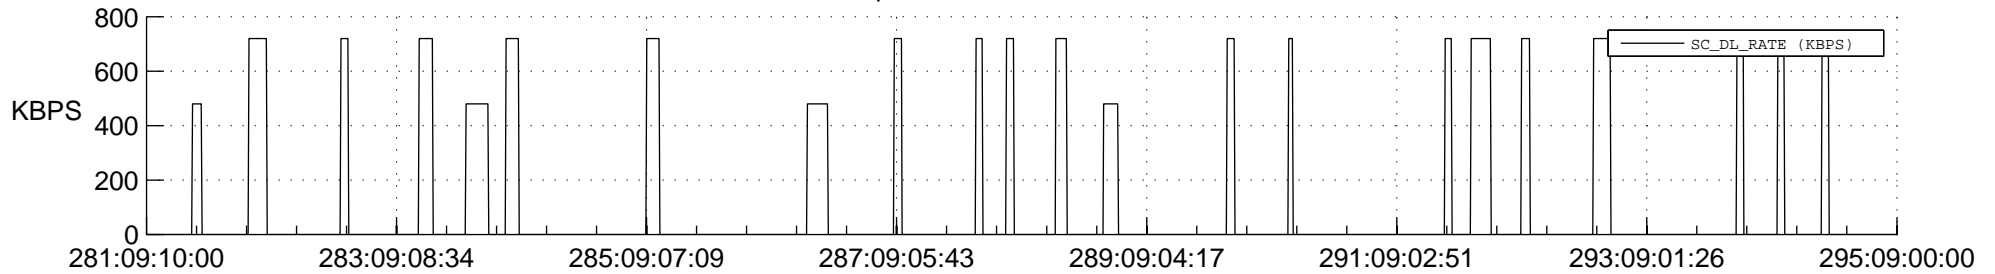

STEREO AHEAD SSR PCT Full Prediction

SWAVES_Percent_Full_Prediction

IMPACT_Percent_Full_Prediction

PLASTIC_Percent_Full_Prediction

Spacecraft_DownLink_Rate

Ground Time (2021:281:09:10:00.000 -2021:295:09:00:00.000)