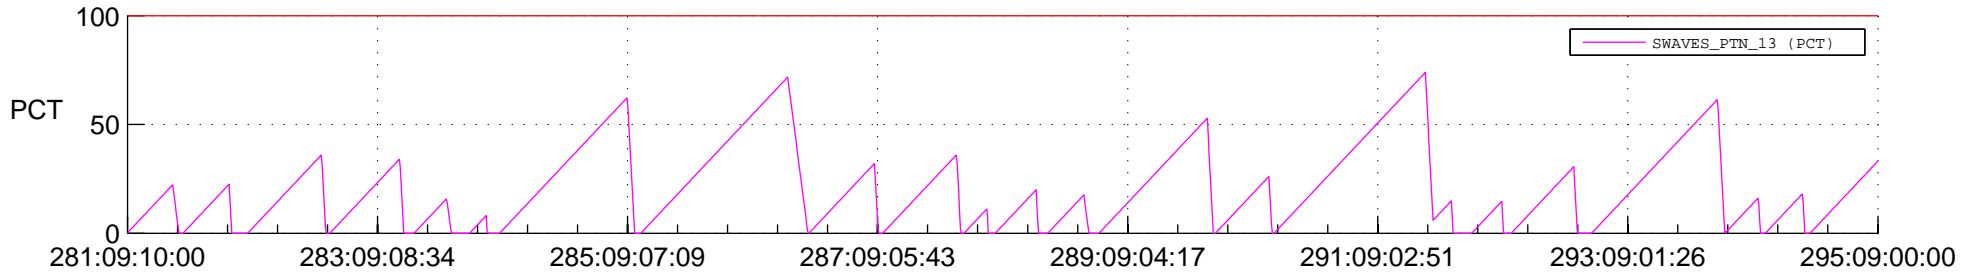

STEREO AHEAD SSR PCT Full Prediction

SWAVES_Percent_Full_Prediction

IMPACT_Percent_Full_Prediction

PLASTIC_Percent_Full_Prediction

Spacecraft_DownLink_Rate

Ground Time (2021:281:09:10:00.000 -2021:295:09:00:00.000)