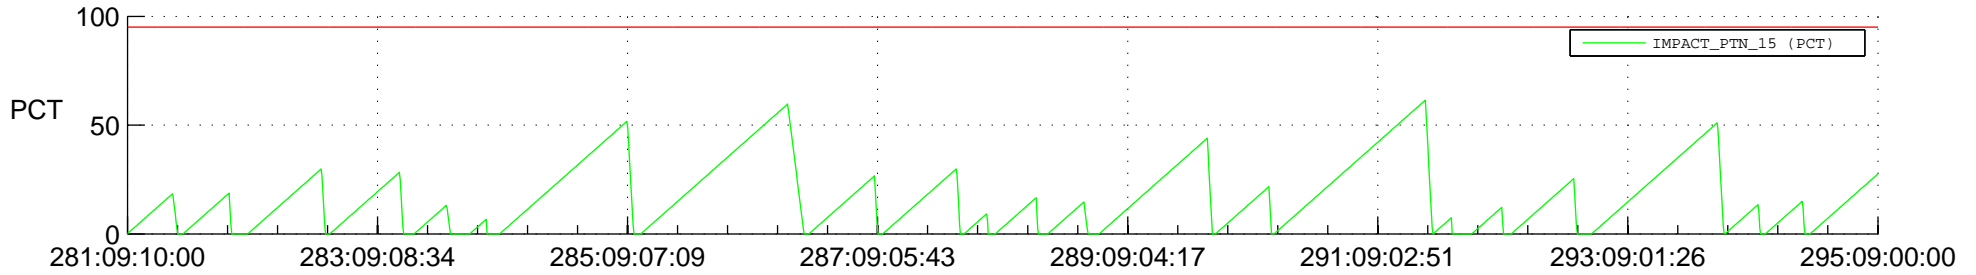

STEREO AHEAD SSR PCT Full Prediction

SWAVES_Percent_Full_Prediction

IMPACT_Percent_Full_Prediction

PLASTIC_Percent_Full_Prediction

Spacecraft_DownLink_Rate

Ground Time (2021:281:09:10:00.000 -2021:295:09:00:00.000)