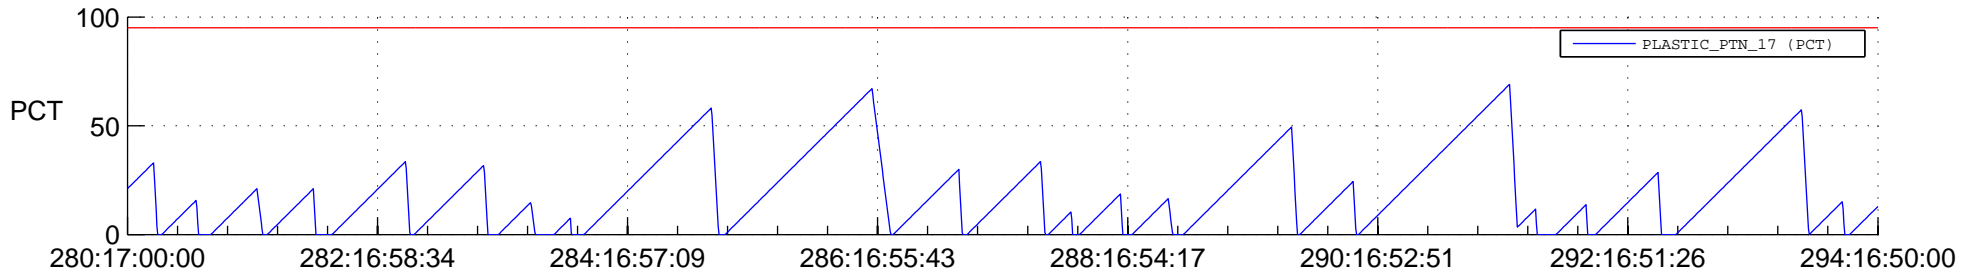

STEREO AHEAD SSR PCT Full Prediction

SWAVES_Percent_Full_Prediction

IMPACT_Percent_Full_Prediction

PLASTIC_Percent_Full_Prediction

Spacecraft_DownLink_Rate

Ground Time (2021:280:17:00:00.000 -2021:294:16:50:00.000)