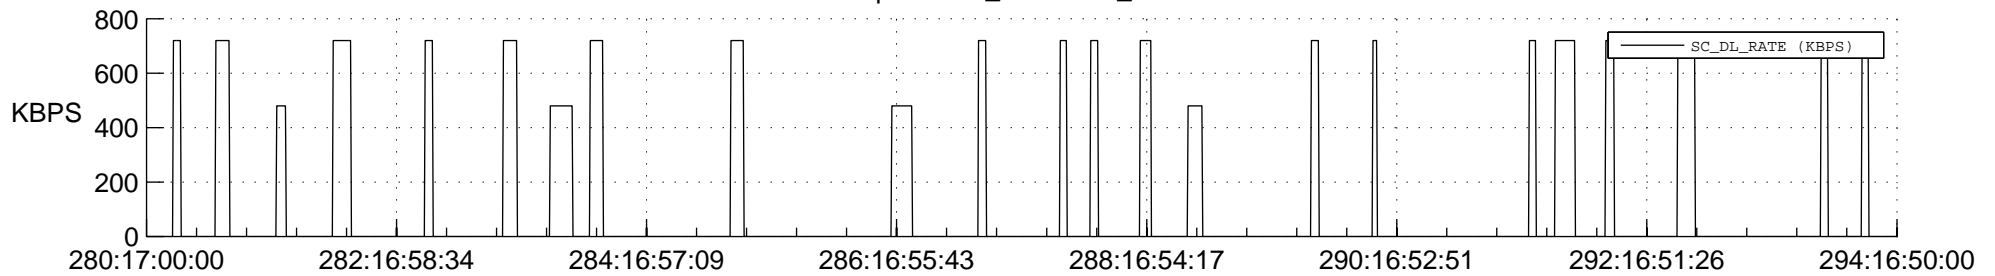

STEREO AHEAD SSR PCT Full Prediction

SWAVES_Percent_Full_Prediction

IMPACT_Percent_Full_Prediction

PLASTIC_Percent_Full_Prediction

Spacecraft_DownLink_Rate

Ground Time (2021:280:17:00:00.000 -2021:294:16:50:00.000)