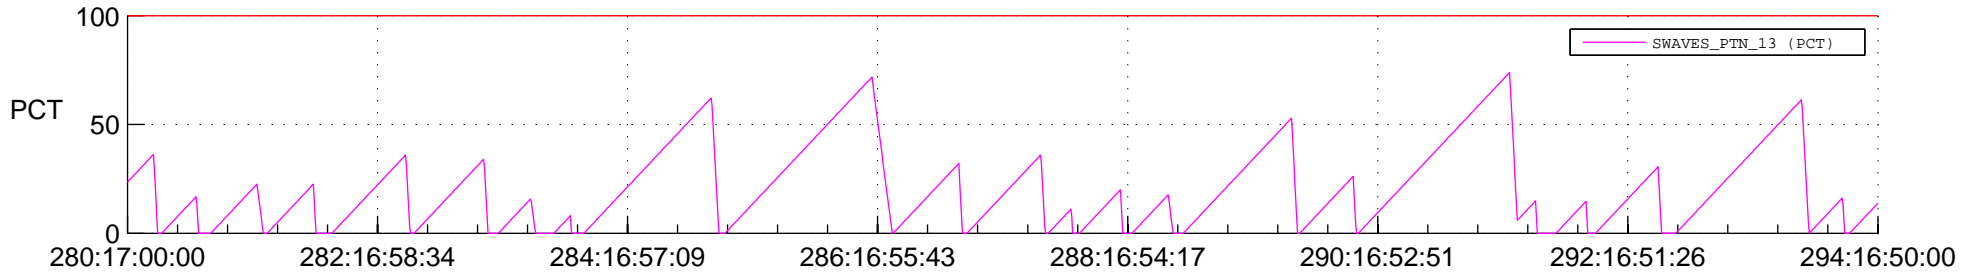

STEREO AHEAD SSR PCT Full Prediction

SWAVES_Percent_Full_Prediction

IMPACT_Percent_Full_Prediction

PLASTIC_Percent_Full_Prediction

Spacecraft_DownLink_Rate

Ground Time (2021:280:17:00:00.000 -2021:294:16:50:00.000)