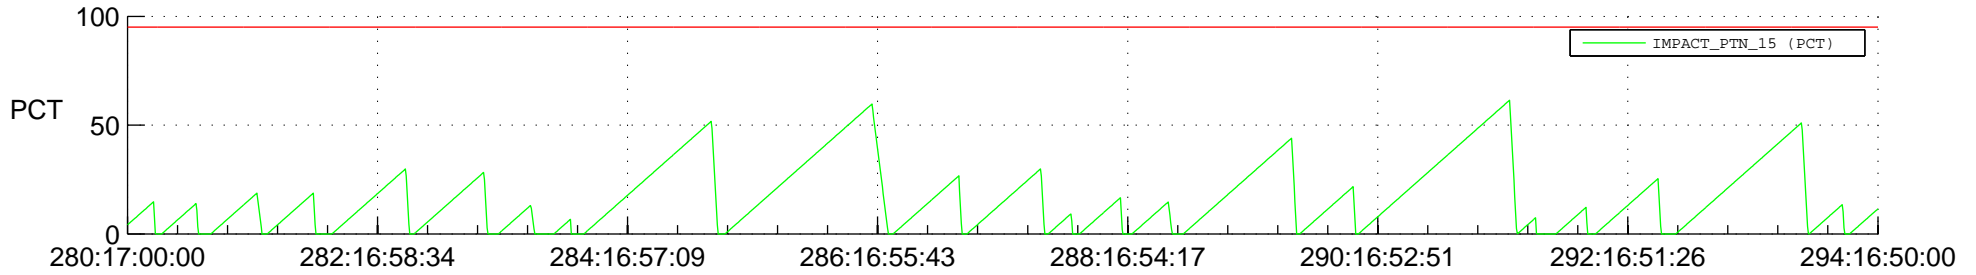

STEREO AHEAD SSR PCT Full Prediction

SWAVES_Percent_Full_Prediction

IMPACT_Percent_Full_Prediction

PLASTIC_Percent_Full_Prediction

Spacecraft_DownLink_Rate

Ground Time (2021:280:17:00:00.000 -2021:294:16:50:00.000)