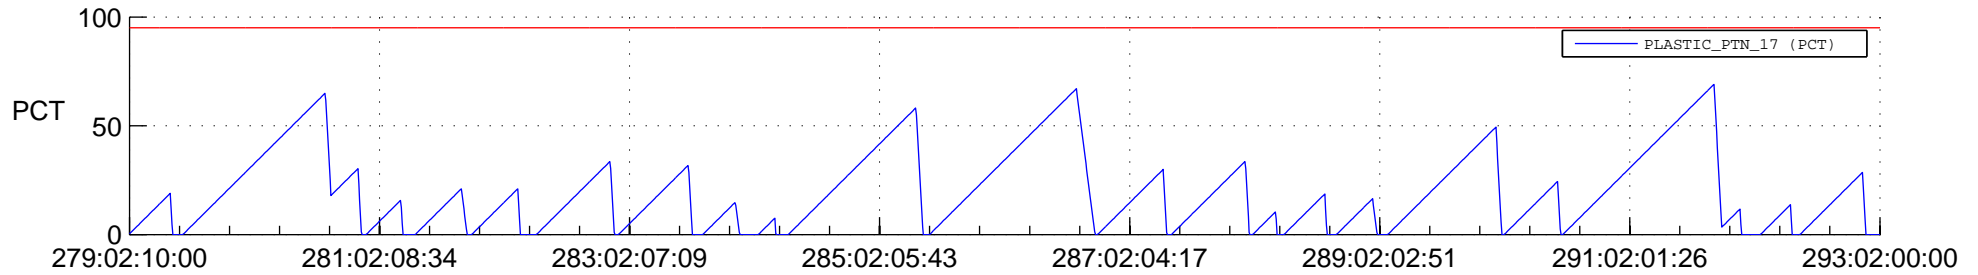

STEREO AHEAD SSR PCT Full Prediction

SWAVES_Percent_Full_Prediction

IMPACT_Percent_Full_Prediction

PLASTIC_Percent_Full_Prediction

Spacecraft_DownLink_Rate

Ground Time (2021:279:02:10:00.000 -2021:293:02:00:00.000)