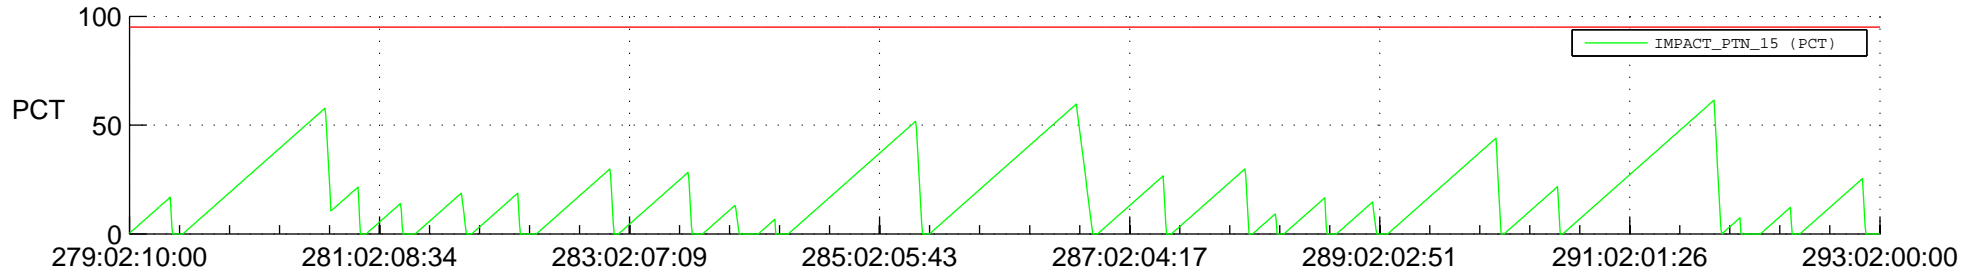

STEREO AHEAD SSR PCT Full Prediction

SWAVES_Percent_Full_Prediction

IMPACT_Percent_Full_Prediction

PLASTIC_Percent_Full_Prediction

Spacecraft_DownLink_Rate

Ground Time (2021:279:02:10:00.000 -2021:293:02:00:00.000)