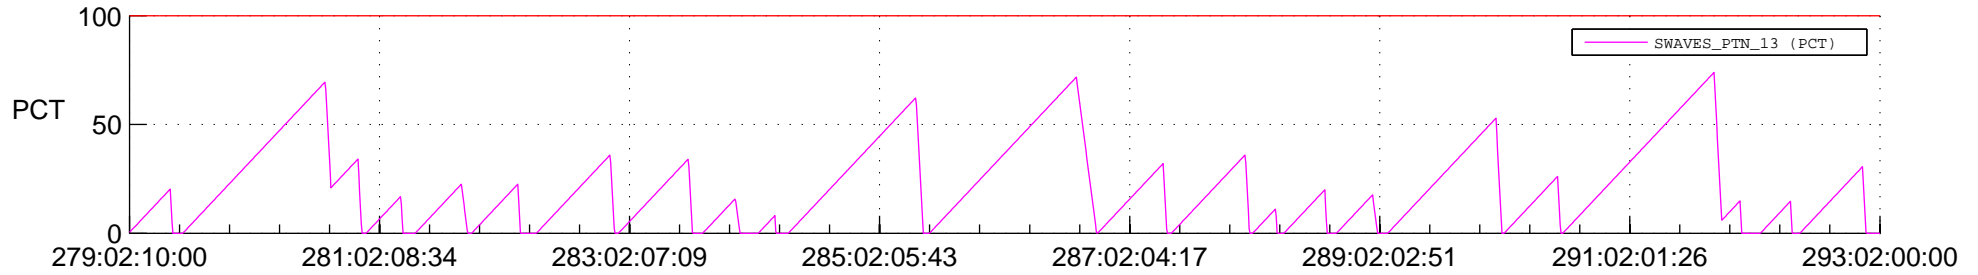

STEREO AHEAD SSR PCT Full Prediction

SWAVES_Percent_Full_Prediction

IMPACT_Percent_Full_Prediction

PLASTIC_Percent_Full_Prediction

Spacecraft_DownLink_Rate

Ground Time (2021:279:02:10:00.000 -2021:293:02:00:00.000)