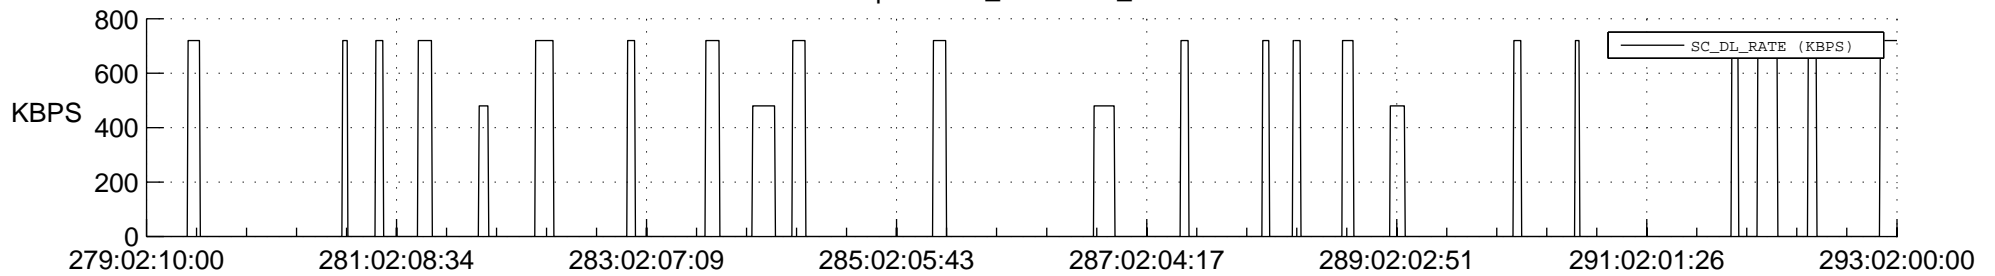

STEREO AHEAD SSR PCT Full Prediction

SWAVES_Percent_Full_Prediction

IMPACT_Percent_Full_Prediction

PLASTIC_Percent_Full_Prediction

Spacecraft_DownLink_Rate

Ground Time (2021:279:02:10:00.000 -2021:293:02:00:00.000)