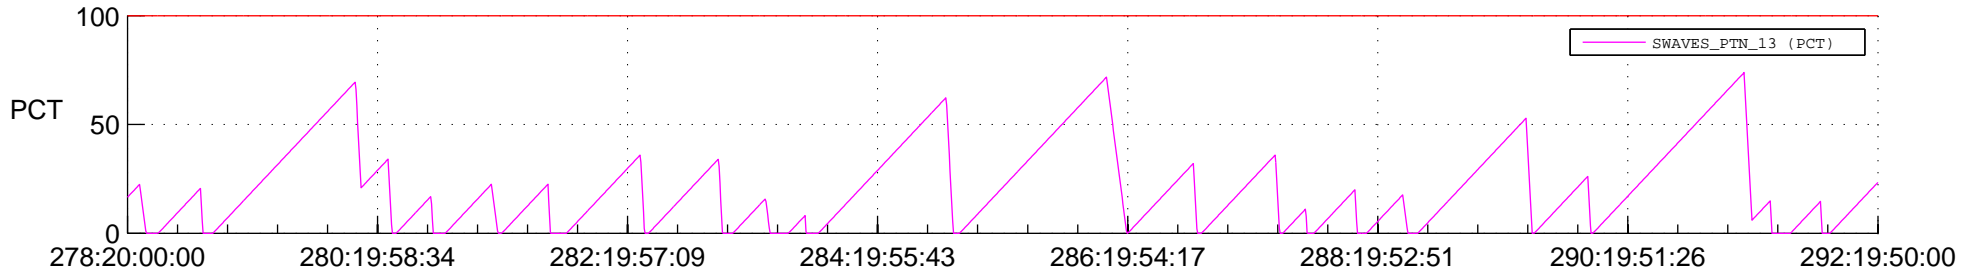

# STEREO AHEAD SSR PCT Full Prediction

## SWAVES\_Percent\_Full\_Prediction

## Spacecraft\_DownLink\_Rate

Ground Time (2021:278:20:00:00.000 -2021:292:19:50:00.000)