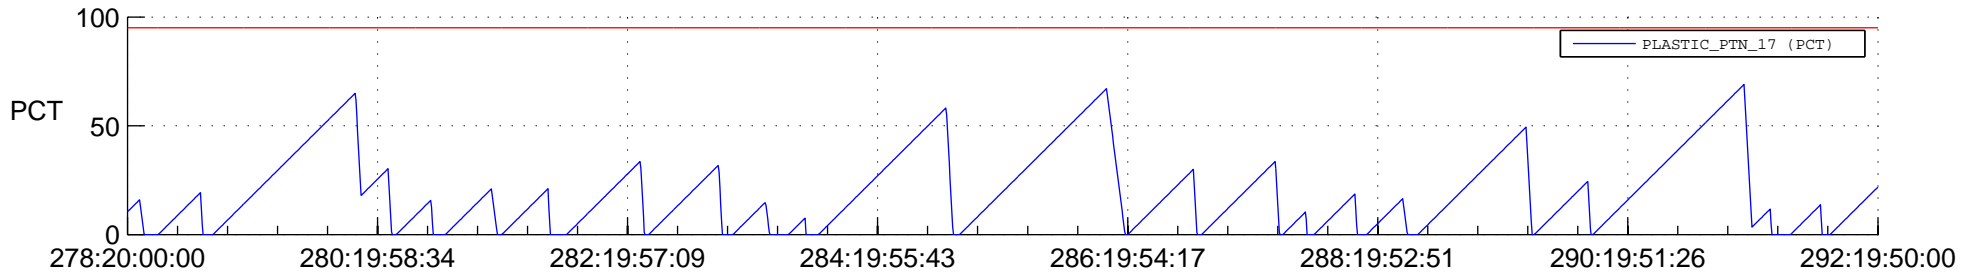

# STEREO AHEAD SSR PCT Full Prediction

## SWAVES\_Percent\_Full\_Prediction

## Spacecraft\_DownLink\_Rate

Ground Time (2021:278:20:00:00.000 -2021:292:19:50:00.000)