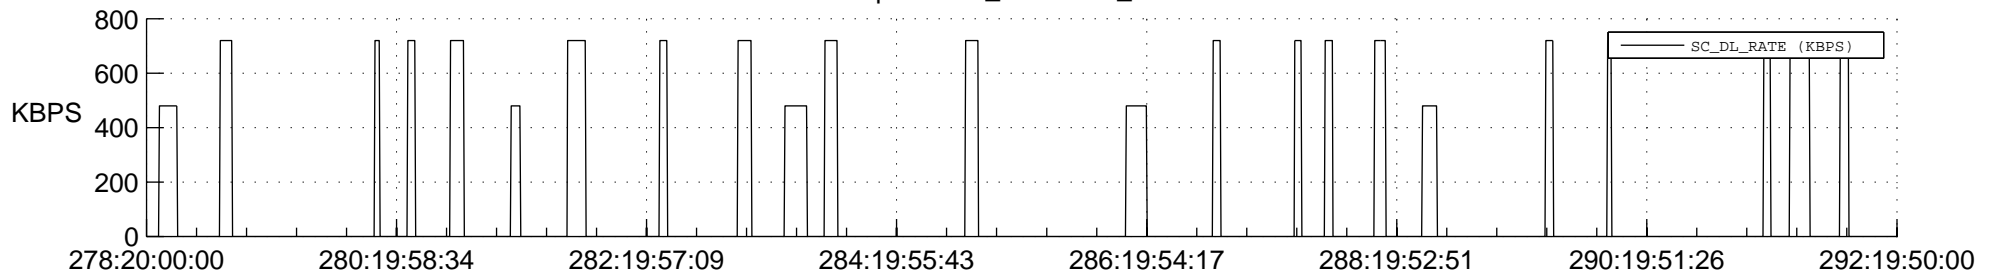

## Spacecraft\_DownLink\_Rate

Ground Time (2021:278:20:00:00.000 -2021:292:19:50:00.000)