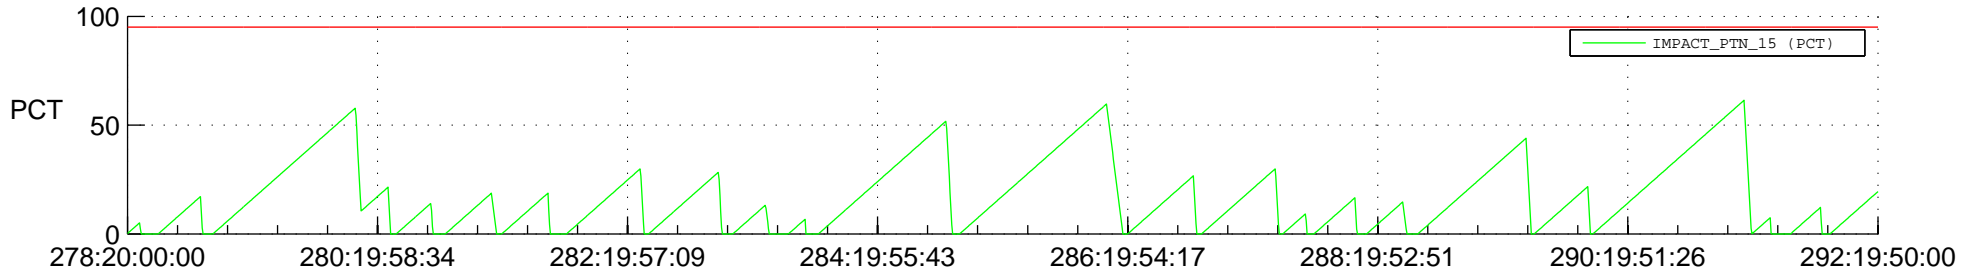

IMPACT_Percent_Full_Prediction