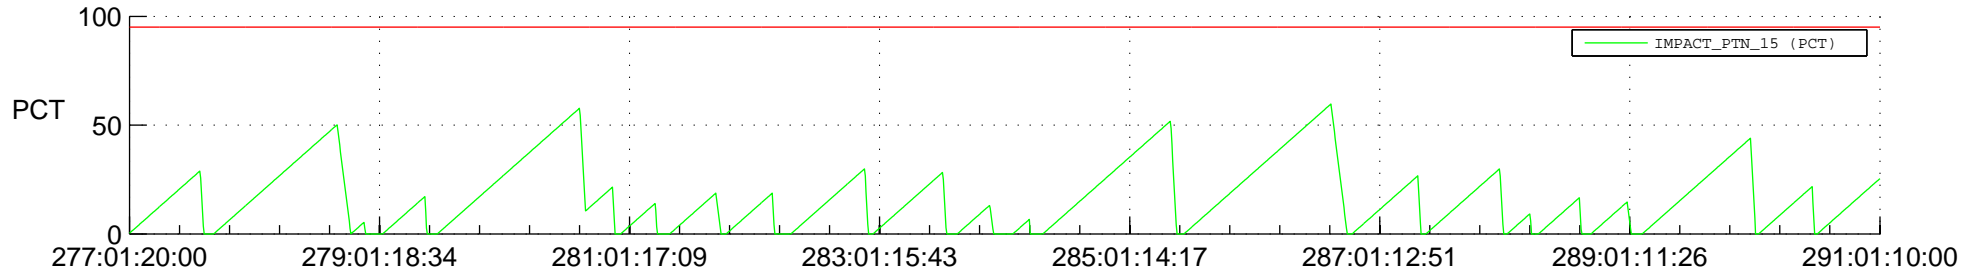

IMPACT_Percent_Full_Prediction