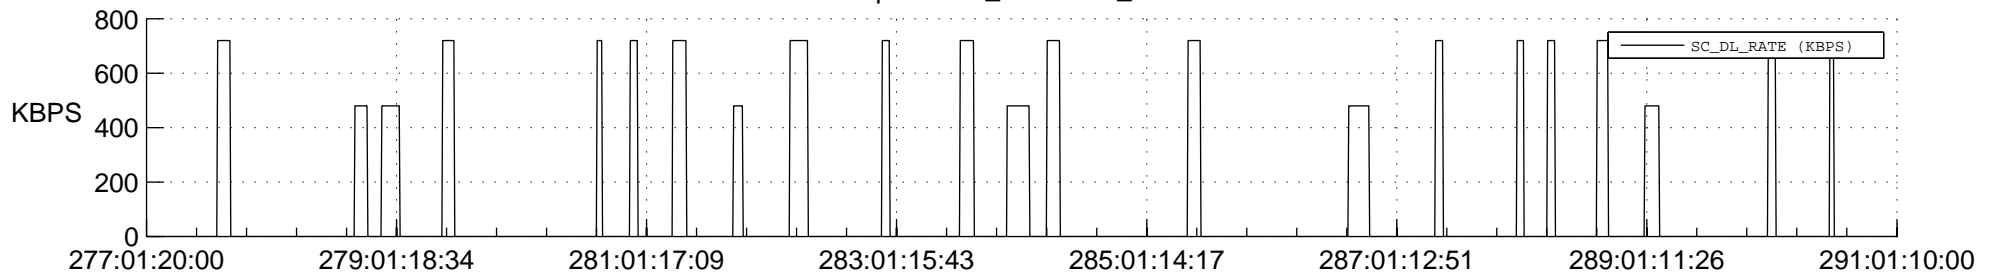

## Spacecraft\_DownLink\_Rate

Ground Time (2021:277:01:20:00.000 -2021:291:01:10:00.000)