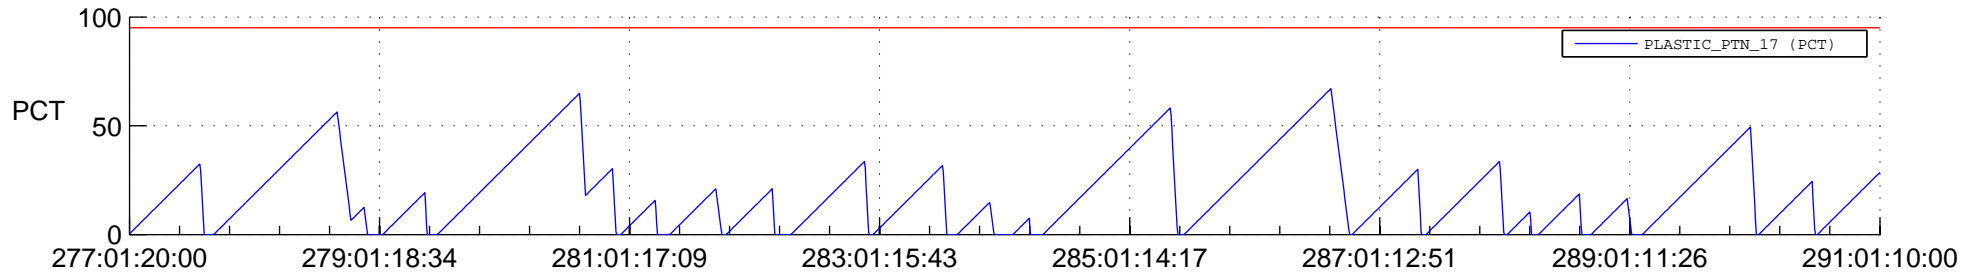

# STEREO AHEAD SSR PCT Full Prediction

## SWAVES\_Percent\_Full\_Prediction

## Spacecraft\_DownLink\_Rate

Ground Time (2021:277:01:20:00.000 -2021:291:01:10:00.000)