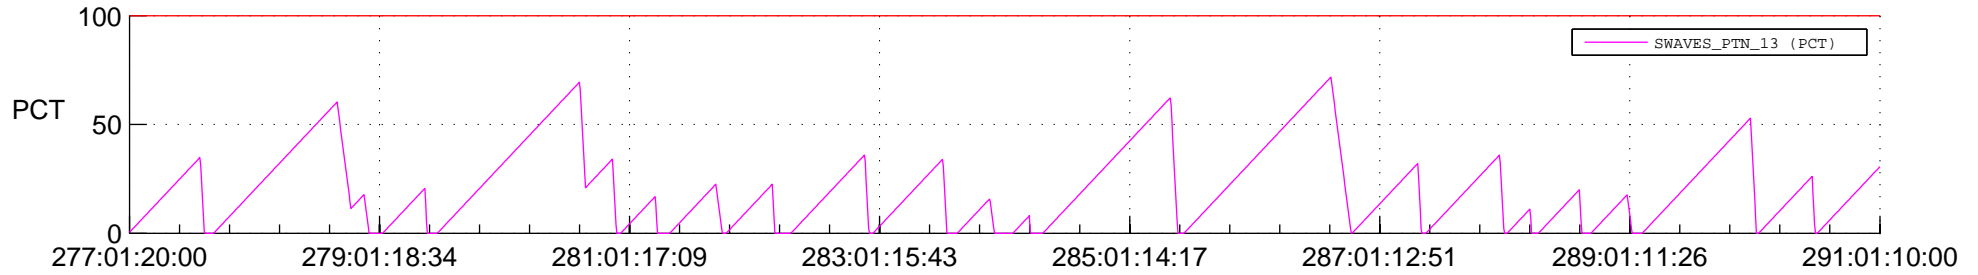

# STEREO AHEAD SSR PCT Full Prediction

## SWAVES\_Percent\_Full\_Prediction

## Spacecraft\_DownLink\_Rate

Ground Time (2021:277:01:20:00.000 -2021:291:01:10:00.000)