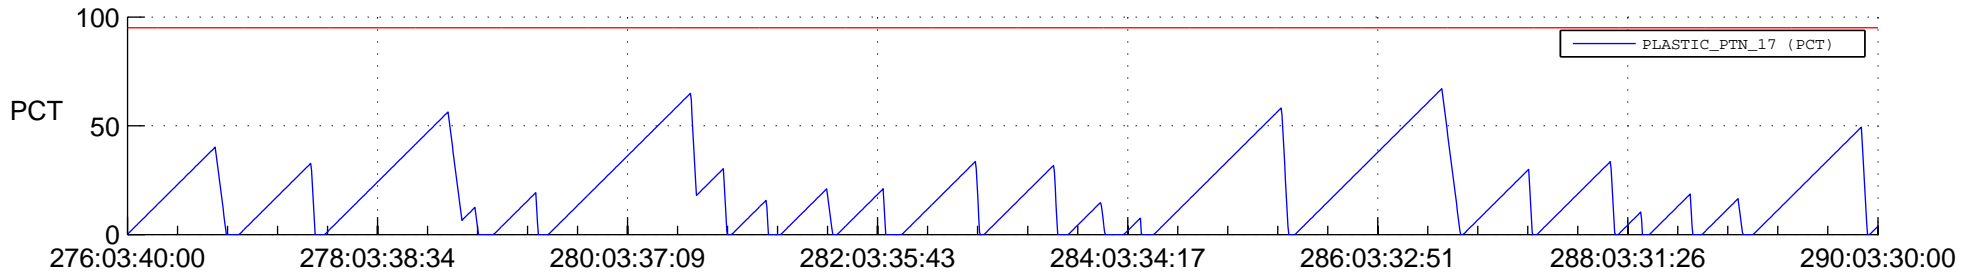

STEREO AHEAD SSR PCT Full Prediction

SWAVES_Percent_Full_Prediction

IMPACT_Percent_Full_Prediction

PLASTIC_Percent_Full_Prediction

Spacecraft_DownLink_Rate

Ground Time (2021:276:03:40:00.000 -2021:290:03:30:00.000)