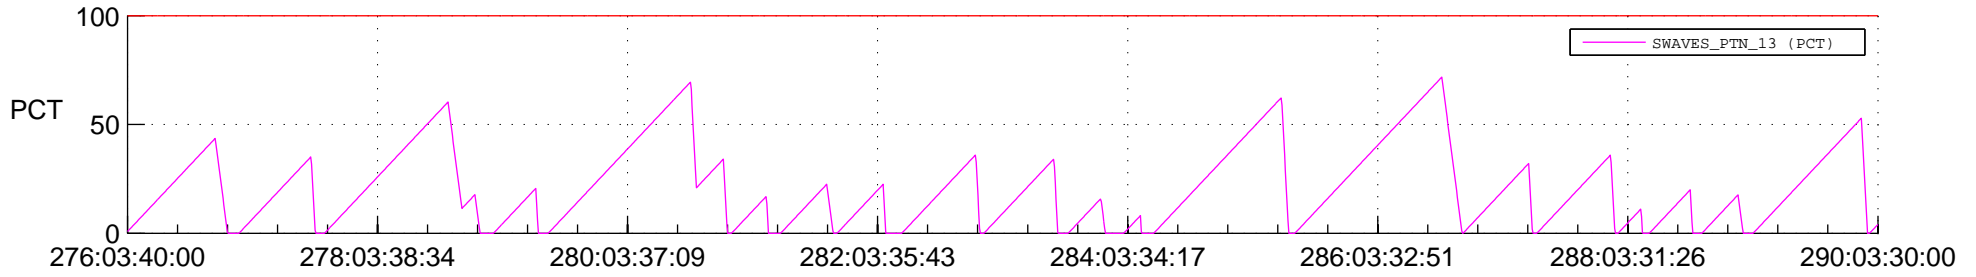

STEREO AHEAD SSR PCT Full Prediction

SWAVES_Percent_Full_Prediction

IMPACT_Percent_Full_Prediction

PLASTIC_Percent_Full_Prediction

Spacecraft_DownLink_Rate

Ground Time (2021:276:03:40:00.000 -2021:290:03:30:00.000)