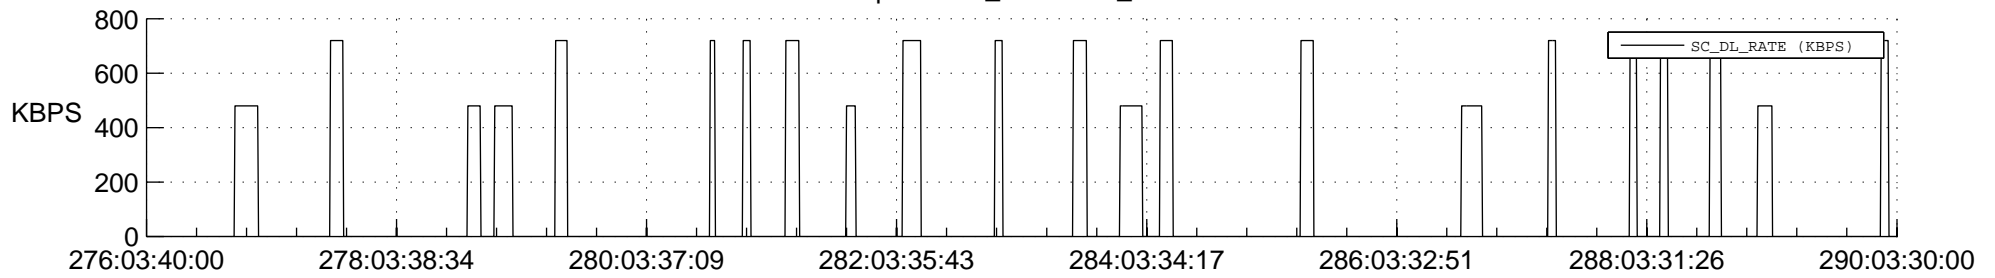

STEREO AHEAD SSR PCT Full Prediction

SWAVES_Percent_Full_Prediction

IMPACT_Percent_Full_Prediction

PLASTIC_Percent_Full_Prediction

Spacecraft_DownLink_Rate

Ground Time (2021:276:03:40:00.000 -2021:290:03:30:00.000)