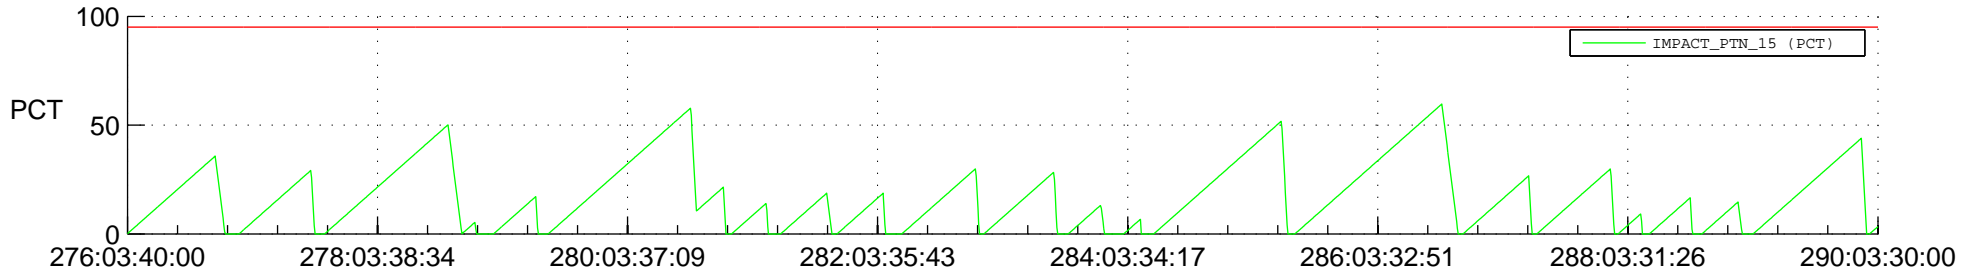

STEREO AHEAD SSR PCT Full Prediction

SWAVES_Percent_Full_Prediction

IMPACT_Percent_Full_Prediction

PLASTIC_Percent_Full_Prediction

Spacecraft_DownLink_Rate

Ground Time (2021:276:03:40:00.000 -2021:290:03:30:00.000)