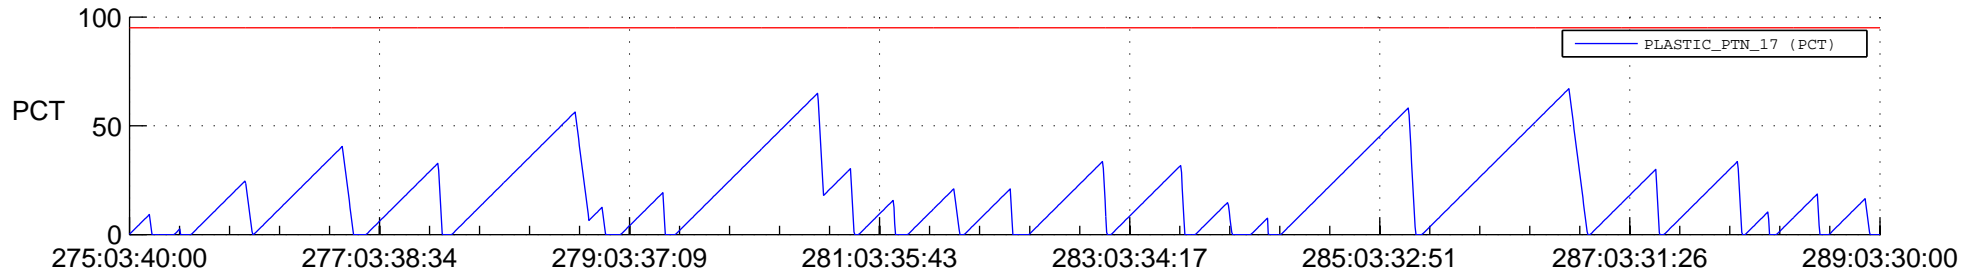

STEREO AHEAD SSR PCT Full Prediction

SWAVES_Percent_Full_Prediction

IMPACT_Percent_Full_Prediction

PLASTIC_Percent_Full_Prediction

Spacecraft_DownLink_Rate

Ground Time (2021:275:03:40:00.000 -2021:289:03:30:00.000)