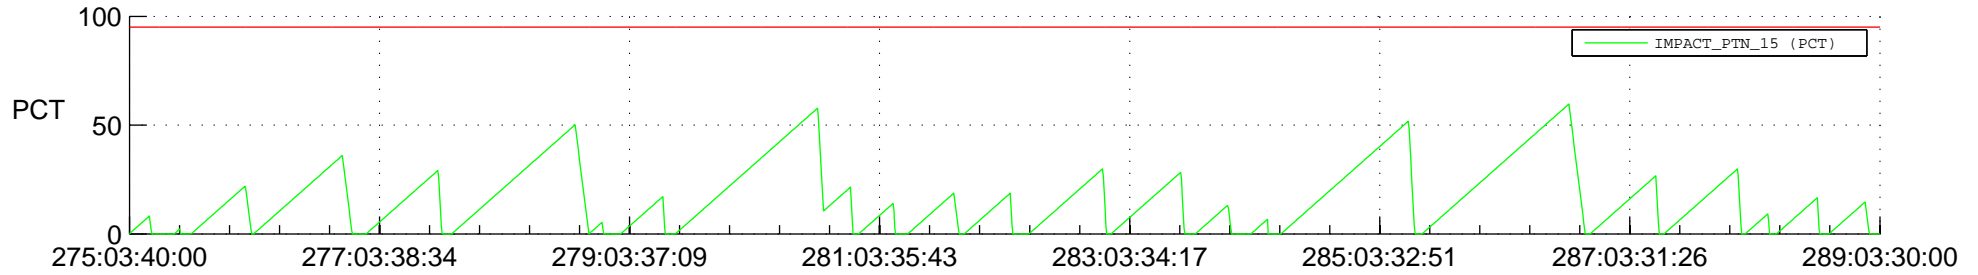

STEREO AHEAD SSR PCT Full Prediction

SWAVES_Percent_Full_Prediction

IMPACT_Percent_Full_Prediction

PLASTIC_Percent_Full_Prediction

Spacecraft_DownLink_Rate

Ground Time (2021:275:03:40:00.000 -2021:289:03:30:00.000)