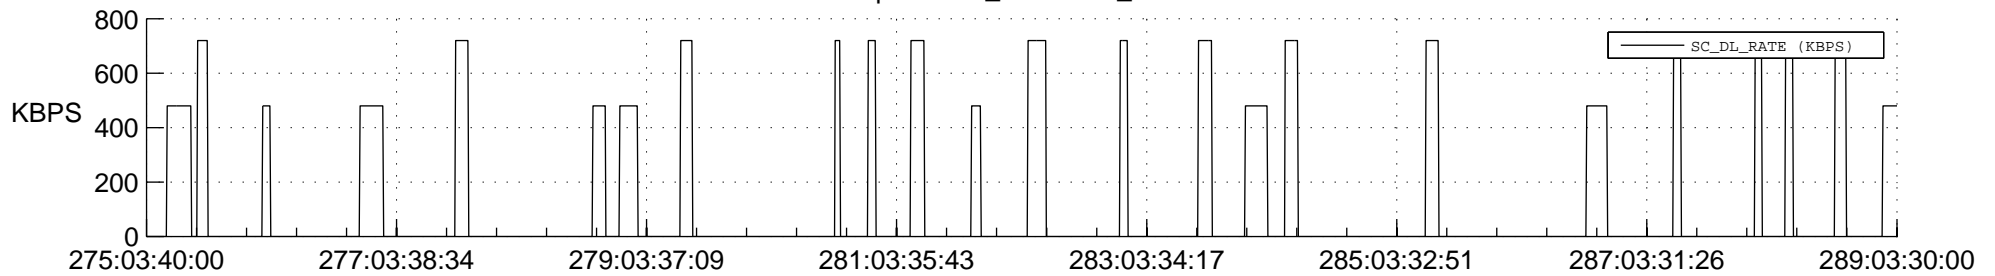

STEREO AHEAD SSR PCT Full Prediction

SWAVES_Percent_Full_Prediction

IMPACT_Percent_Full_Prediction

PLASTIC_Percent_Full_Prediction

Spacecraft_DownLink_Rate

Ground Time (2021:275:03:40:00.000 -2021:289:03:30:00.000)