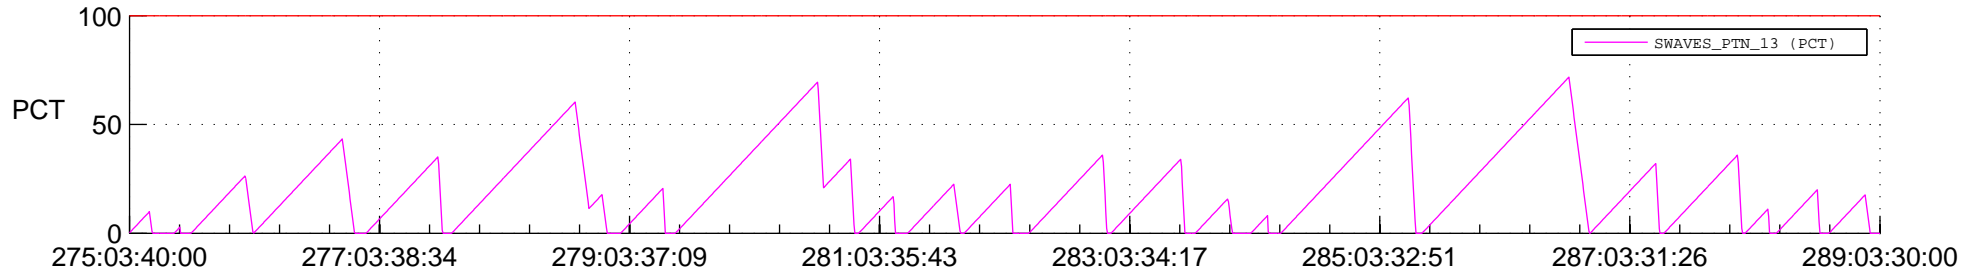

STEREO AHEAD SSR PCT Full Prediction

SWAVES_Percent_Full_Prediction

IMPACT_Percent_Full_Prediction

PLASTIC_Percent_Full_Prediction

Spacecraft_DownLink_Rate

Ground Time (2021:275:03:40:00.000 -2021:289:03:30:00.000)