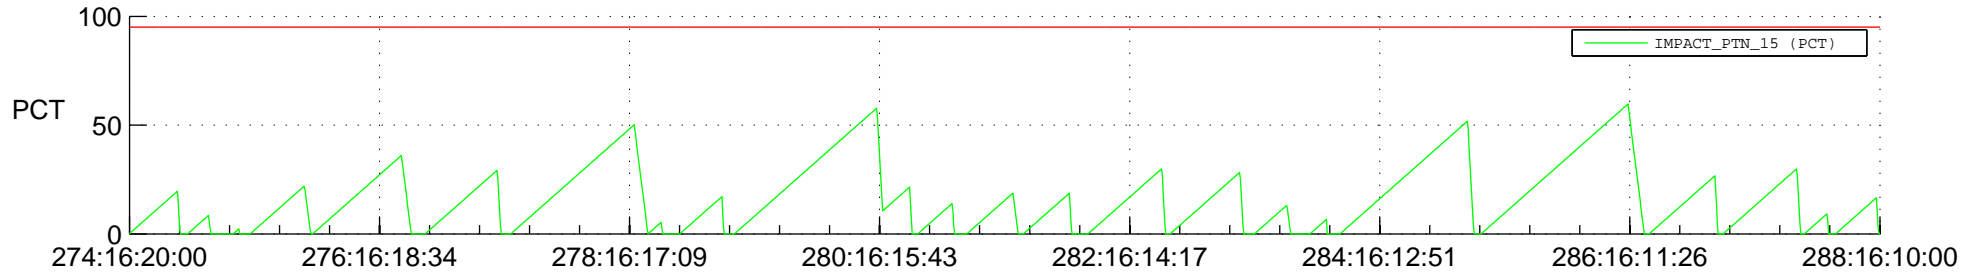

IMPACT_Percent_Full_Prediction