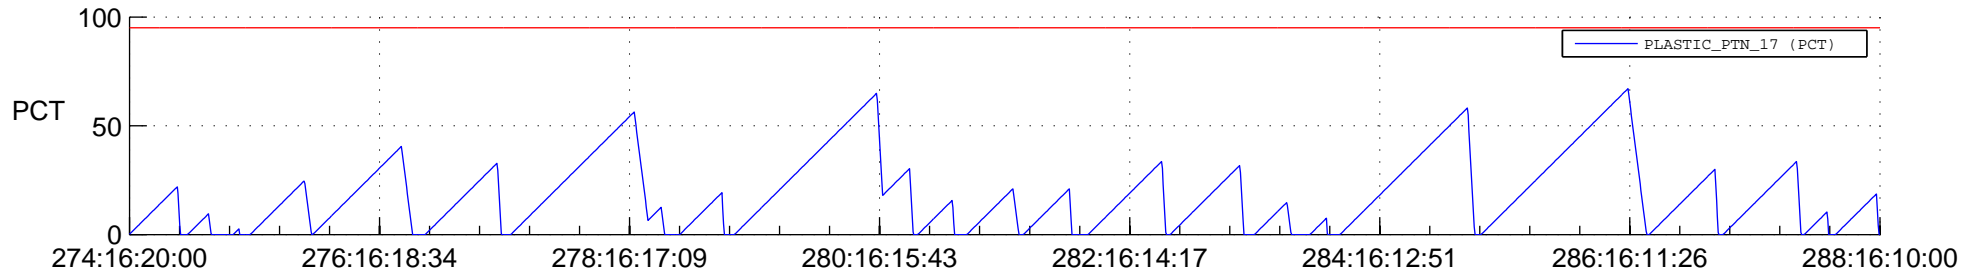

## SWAVES\_Percent\_Full\_Prediction

## Spacecraft\_DownLink\_Rate

Ground Time (2021:274:16:20:00.000 -2021:288:16:10:00.000)