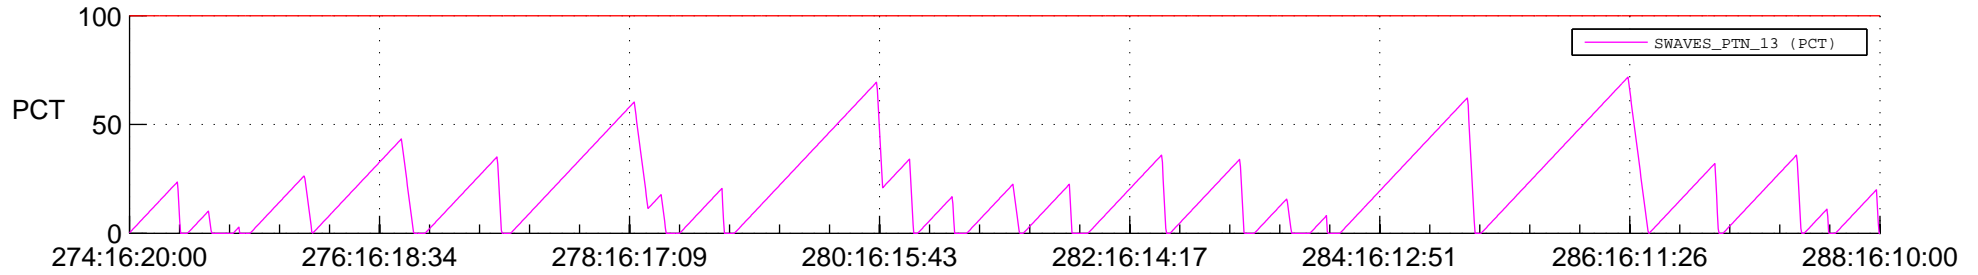

## SWAVES\_Percent\_Full\_Prediction

## Spacecraft\_DownLink\_Rate

Ground Time (2021:274:16:20:00.000 -2021:288:16:10:00.000)