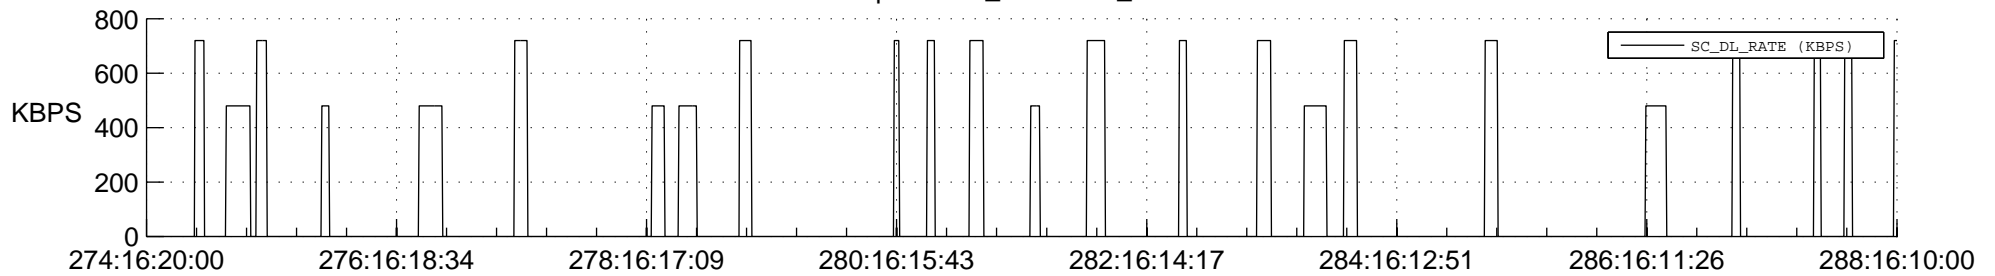

## Spacecraft\_DownLink\_Rate

Ground Time (2021:274:16:20:00.000 -2021:288:16:10:00.000)