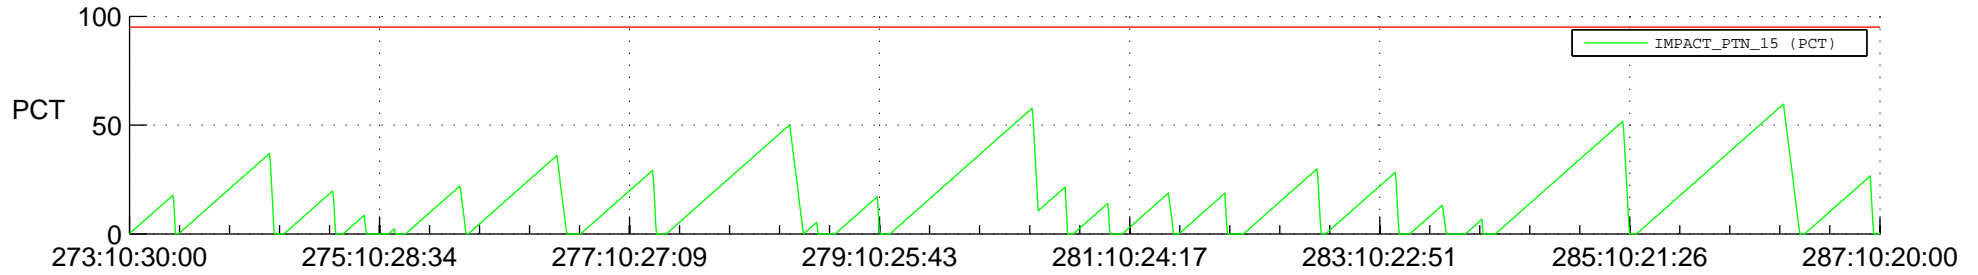

STEREO AHEAD SSR PCT Full Prediction

SWAVES_Percent_Full_Prediction

IMPACT_Percent_Full_Prediction

PLASTIC_Percent_Full_Prediction

Spacecraft_DownLink_Rate