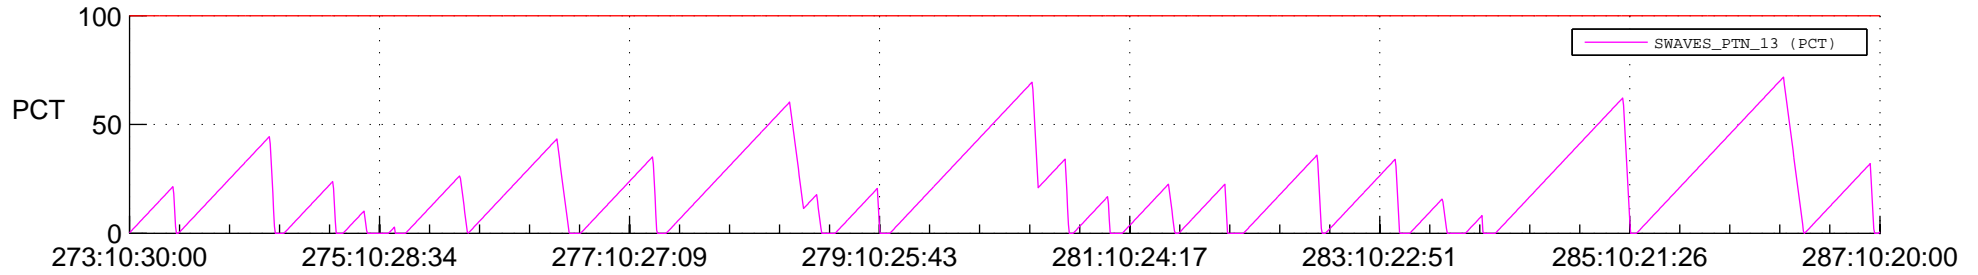

STEREO AHEAD SSR PCT Full Prediction

SWAVES_Percent_Full_Prediction

IMPACT_Percent_Full_Prediction

PLASTIC_Percent_Full_Prediction

Spacecraft_DownLink_Rate