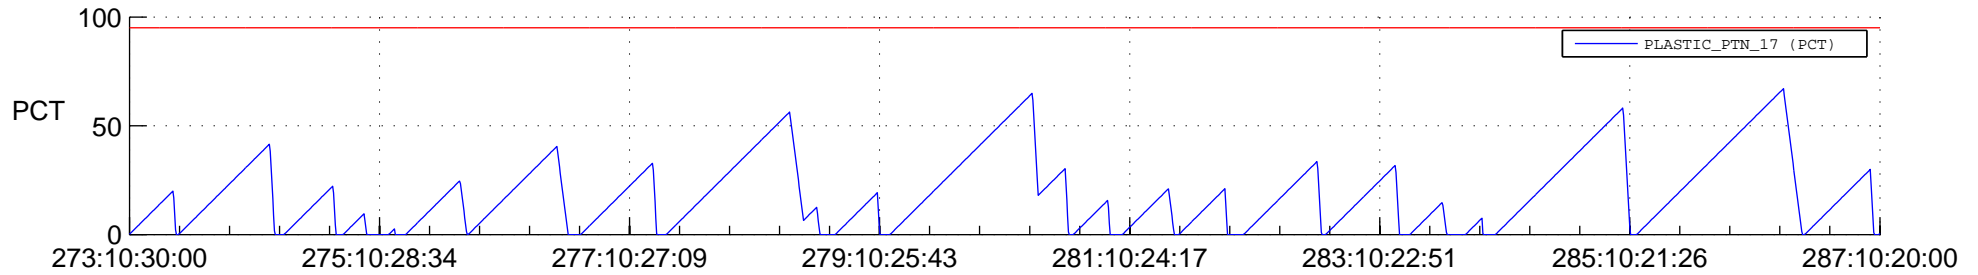

STEREO AHEAD SSR PCT Full Prediction

SWAVES_Percent_Full_Prediction

IMPACT_Percent_Full_Prediction

PLASTIC_Percent_Full_Prediction

Spacecraft_DownLink_Rate