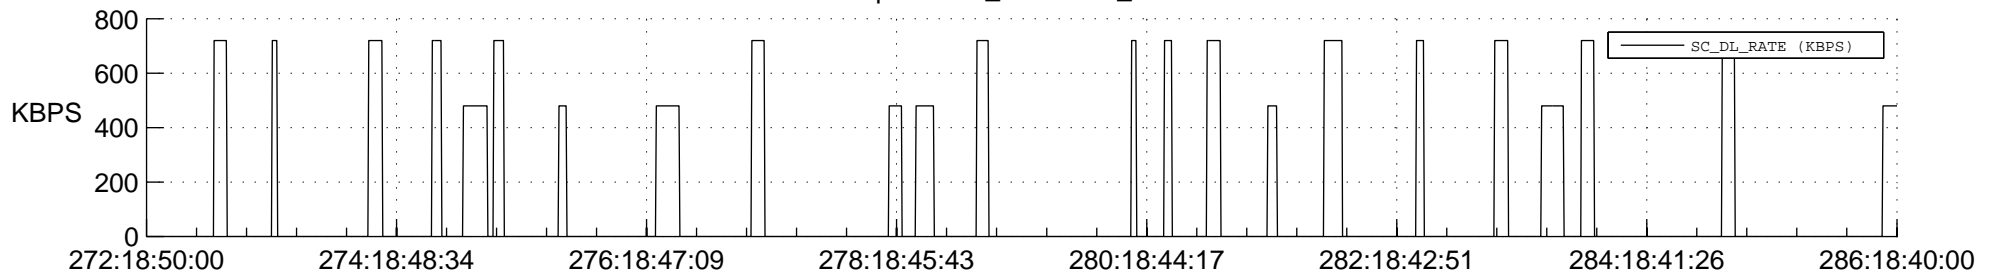

STEREO AHEAD SSR PCT Full Prediction

SWAVES_Percent_Full_Prediction

IMPACT_Percent_Full_Prediction

PLASTIC_Percent_Full_Prediction

Spacecraft_DownLink_Rate

Ground Time (2021:272:18:50:00.000 -2021:286:18:40:00.000)