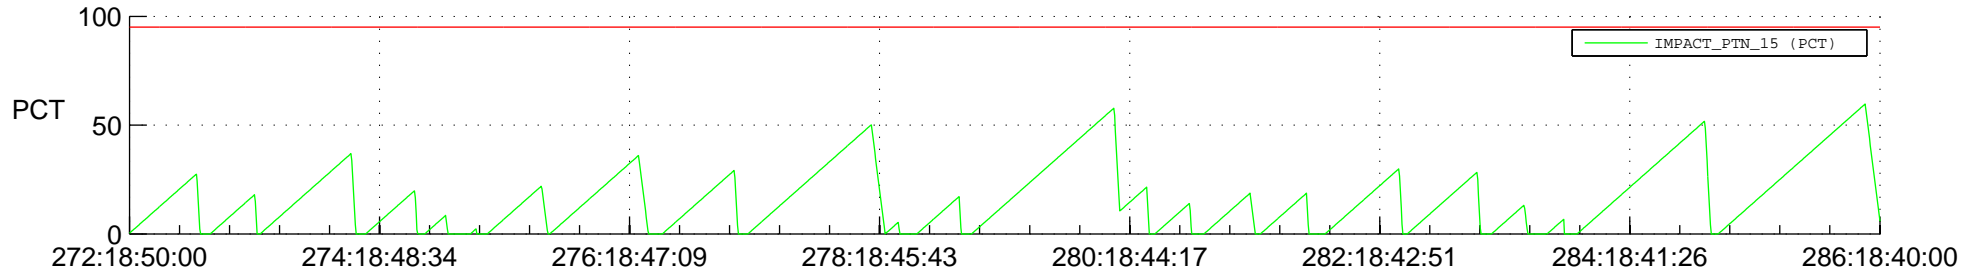

STEREO AHEAD SSR PCT Full Prediction

SWAVES_Percent_Full_Prediction

IMPACT_Percent_Full_Prediction

PLASTIC_Percent_Full_Prediction

Spacecraft_DownLink_Rate

Ground Time (2021:272:18:50:00.000 -2021:286:18:40:00.000)