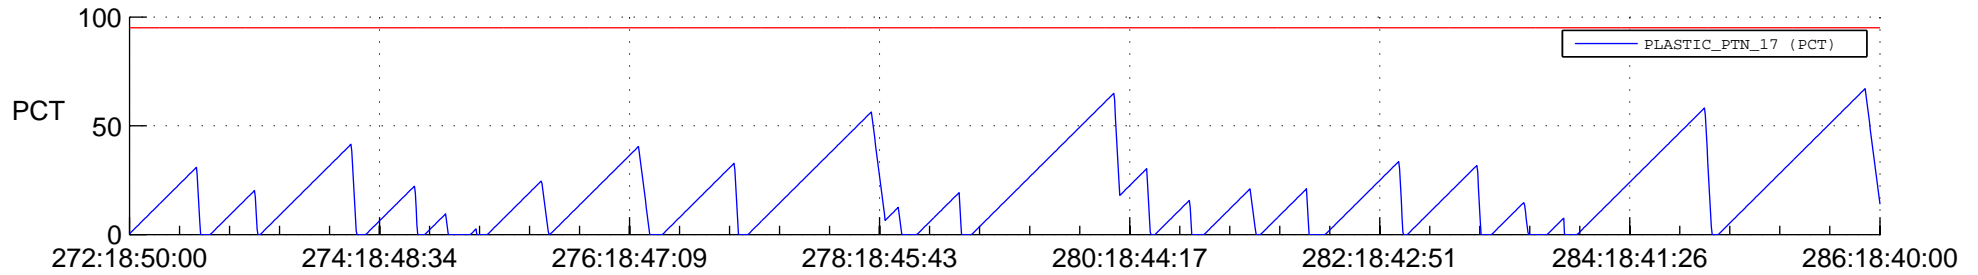

STEREO AHEAD SSR PCT Full Prediction

SWAVES_Percent_Full_Prediction

IMPACT_Percent_Full_Prediction

PLASTIC_Percent_Full_Prediction

Spacecraft_DownLink_Rate

Ground Time (2021:272:18:50:00.000 -2021:286:18:40:00.000)