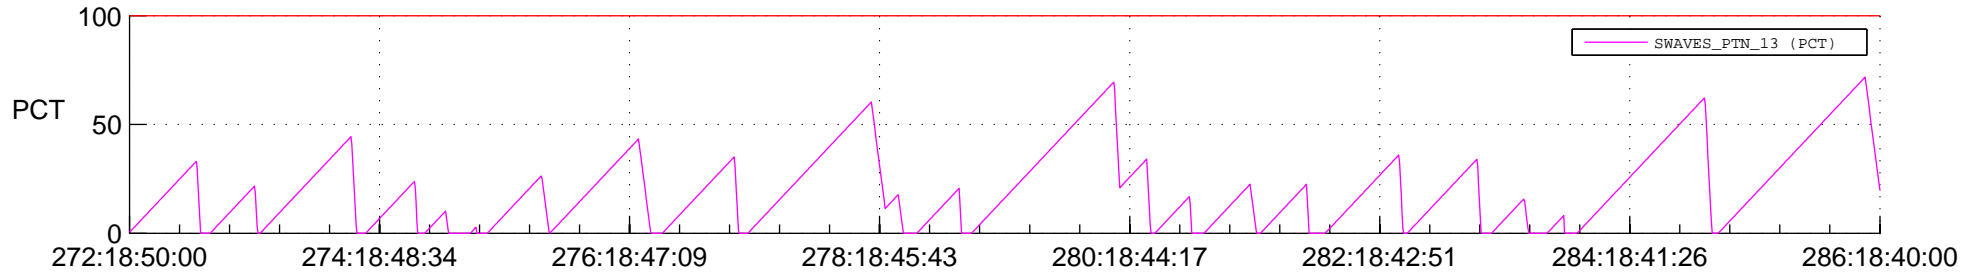

STEREO AHEAD SSR PCT Full Prediction

SWAVES_Percent_Full_Prediction

IMPACT_Percent_Full_Prediction

PLASTIC_Percent_Full_Prediction

Spacecraft_DownLink_Rate

Ground Time (2021:272:18:50:00.000 -2021:286:18:40:00.000)