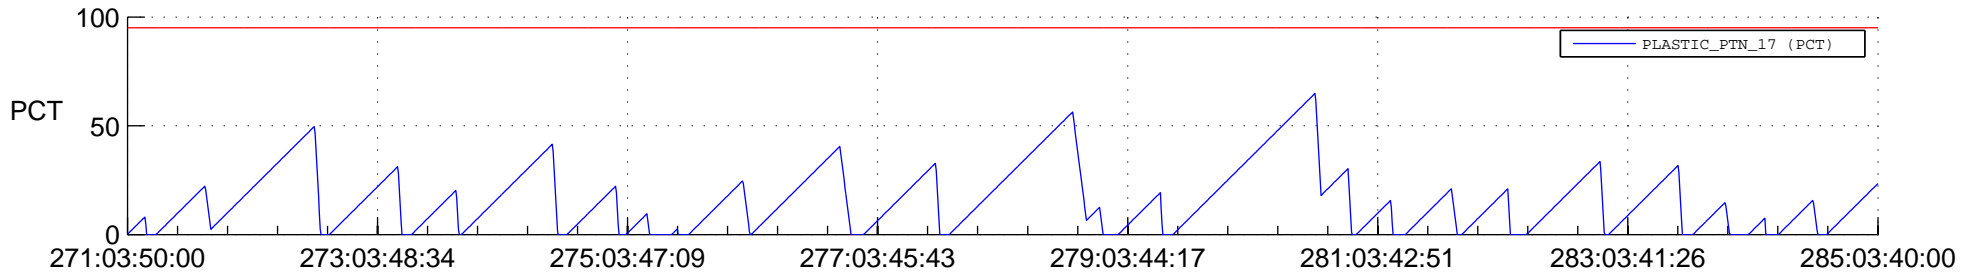

STEREO AHEAD SSR PCT Full Prediction

SWAVES_Percent_Full_Prediction

IMPACT_Percent_Full_Prediction

PLASTIC_Percent_Full_Prediction

Spacecraft_DownLink_Rate