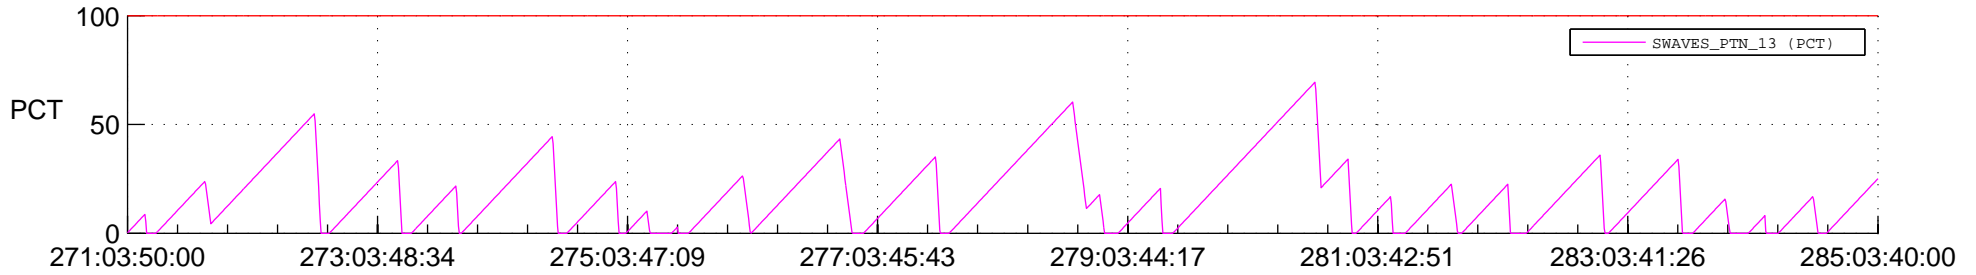

STEREO AHEAD SSR PCT Full Prediction

SWAVES_Percent_Full_Prediction

IMPACT_Percent_Full_Prediction

PLASTIC_Percent_Full_Prediction

Spacecraft_DownLink_Rate