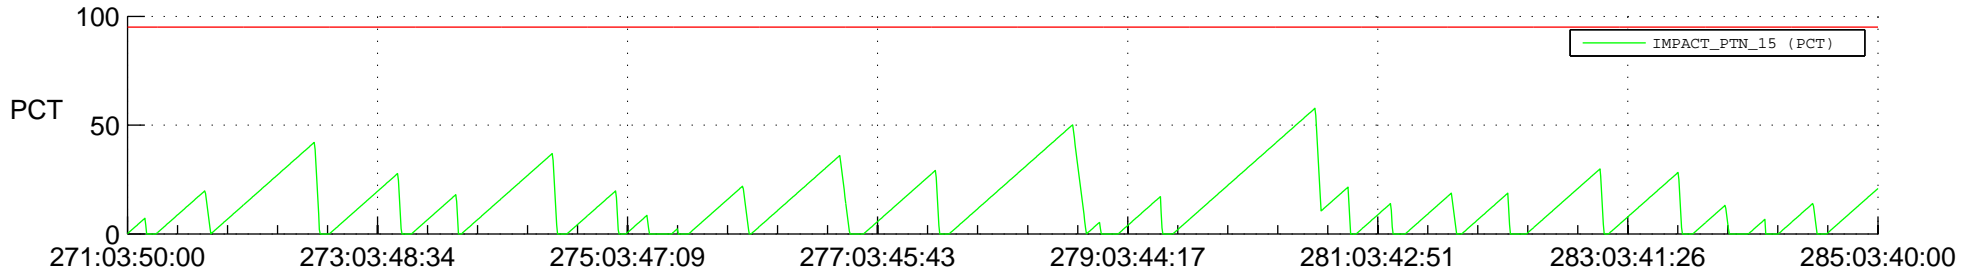

STEREO AHEAD SSR PCT Full Prediction

SWAVES_Percent_Full_Prediction

IMPACT_Percent_Full_Prediction

PLASTIC_Percent_Full_Prediction

Spacecraft_DownLink_Rate