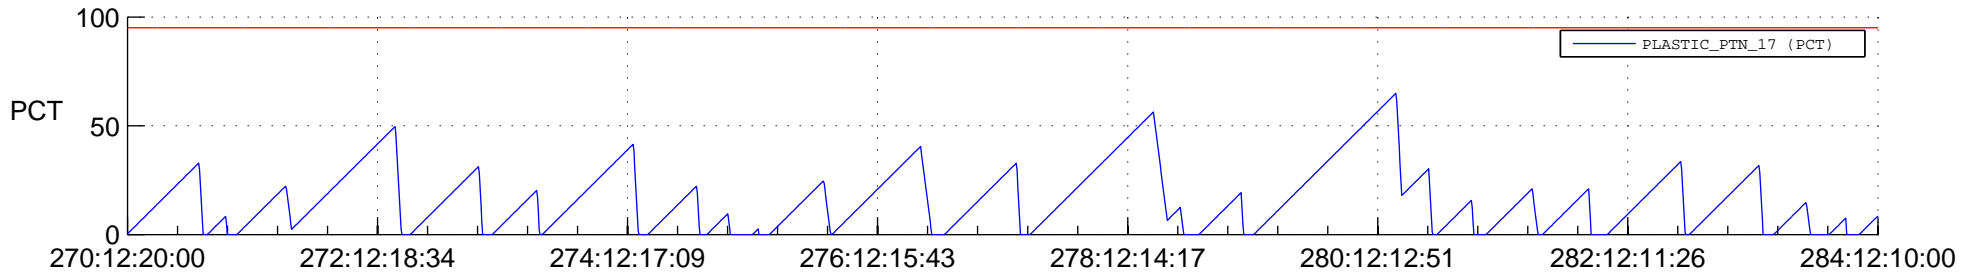

STEREO AHEAD SSR PCT Full Prediction

SWAVES_Percent_Full_Prediction

IMPACT_Percent_Full_Prediction

PLASTIC_Percent_Full_Prediction

Spacecraft_DownLink_Rate

Ground Time (2021:270:12:20:00.000 -2021:284:12:10:00.000)