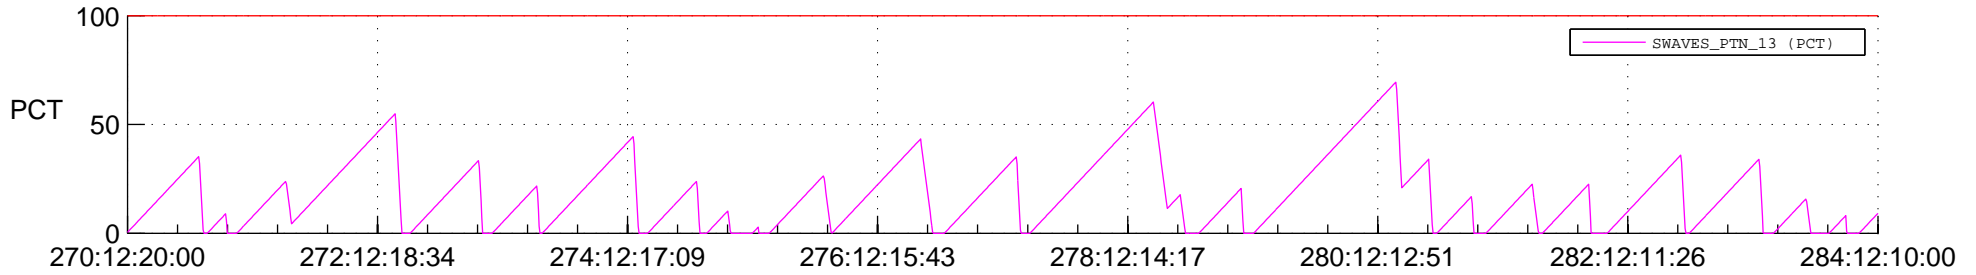

STEREO AHEAD SSR PCT Full Prediction

SWAVES_Percent_Full_Prediction

IMPACT_Percent_Full_Prediction

PLASTIC_Percent_Full_Prediction

Spacecraft_DownLink_Rate

Ground Time (2021:270:12:20:00.000 -2021:284:12:10:00.000)