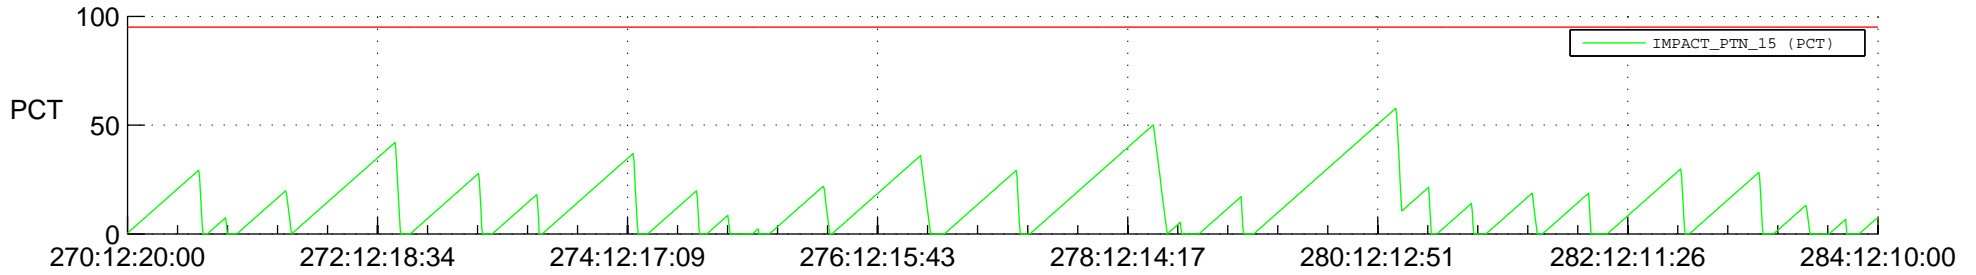

STEREO AHEAD SSR PCT Full Prediction

SWAVES_Percent_Full_Prediction

IMPACT_Percent_Full_Prediction

PLASTIC_Percent_Full_Prediction

Spacecraft_DownLink_Rate

Ground Time (2021:270:12:20:00.000 -2021:284:12:10:00.000)