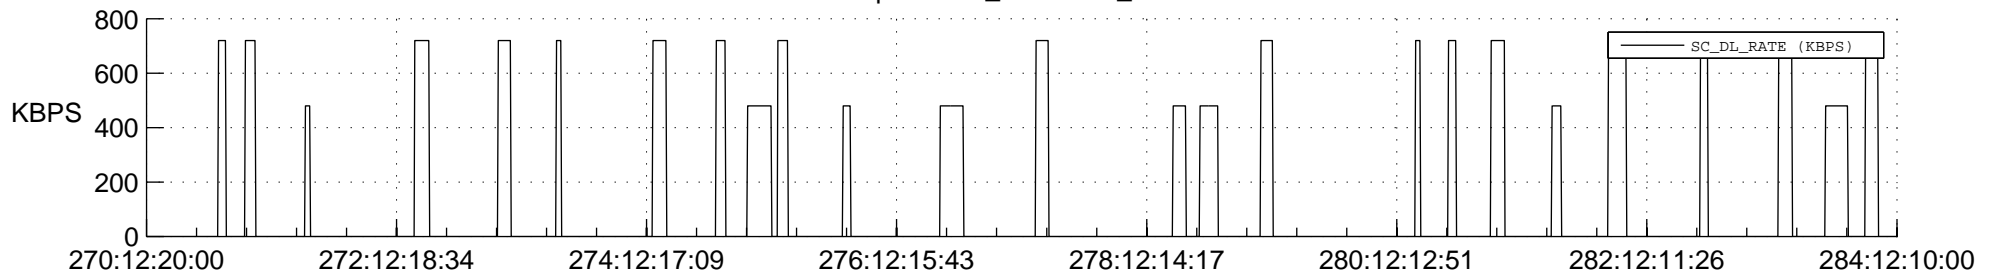

STEREO AHEAD SSR PCT Full Prediction

SWAVES_Percent_Full_Prediction

IMPACT_Percent_Full_Prediction

PLASTIC_Percent_Full_Prediction

Spacecraft_DownLink_Rate

Ground Time (2021:270:12:20:00.000 -2021:284:12:10:00.000)