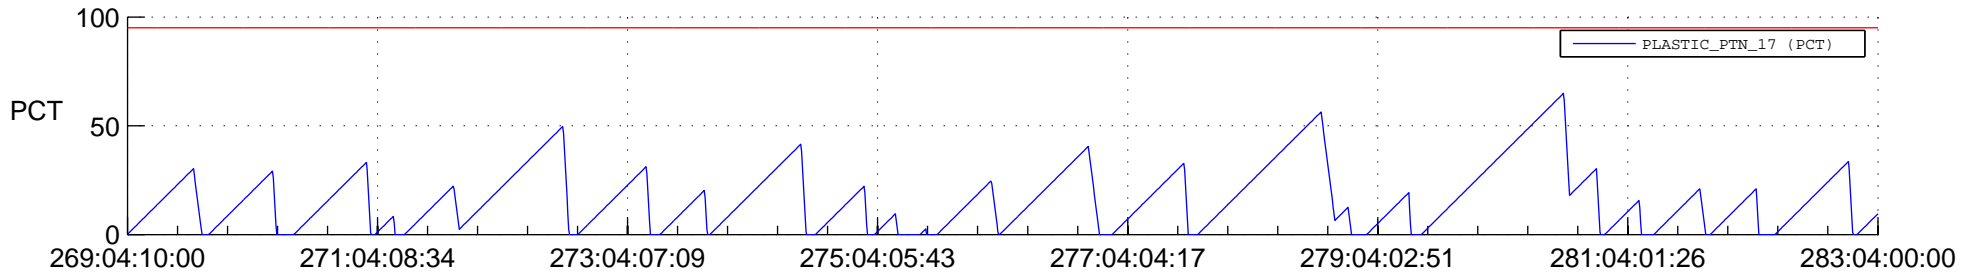

STEREO AHEAD SSR PCT Full Prediction

SWAVES_Percent_Full_Prediction

IMPACT_Percent_Full_Prediction

PLASTIC_Percent_Full_Prediction

Spacecraft_DownLink_Rate

Ground Time (2021:269:04:10:00.000 -2021:283:04:00:00.000)