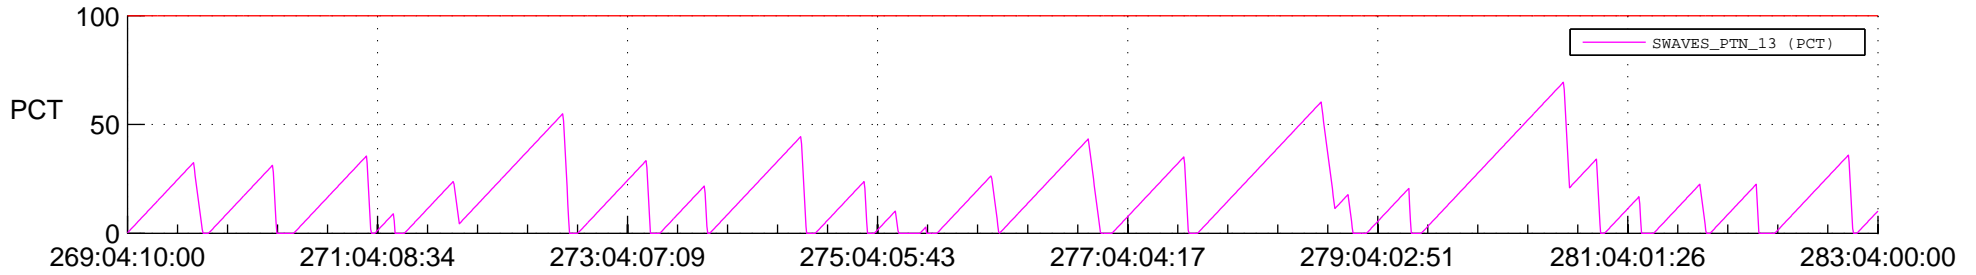

STEREO AHEAD SSR PCT Full Prediction

SWAVES_Percent_Full_Prediction

IMPACT_Percent_Full_Prediction

PLASTIC_Percent_Full_Prediction

Spacecraft_DownLink_Rate

Ground Time (2021:269:04:10:00.000 -2021:283:04:00:00.000)