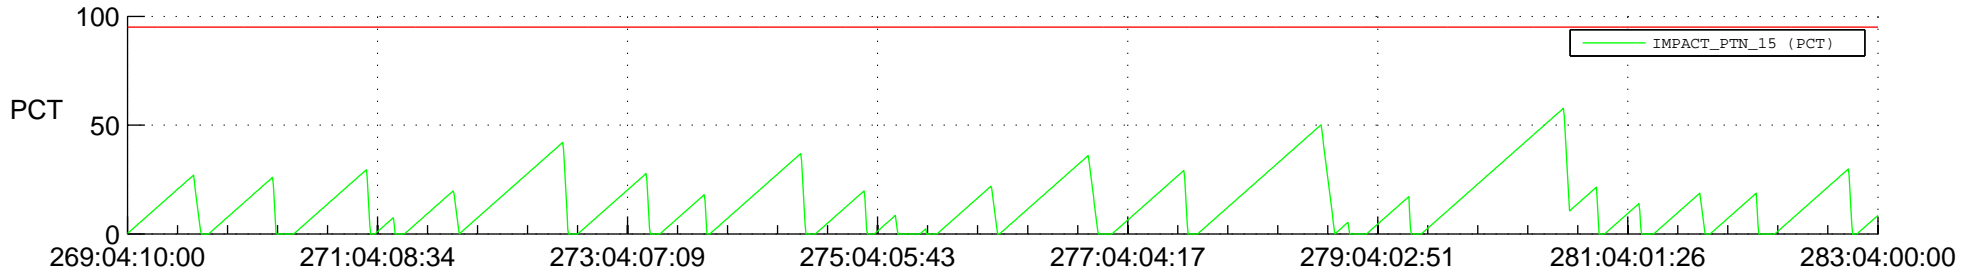

STEREO AHEAD SSR PCT Full Prediction

SWAVES_Percent_Full_Prediction

IMPACT_Percent_Full_Prediction

PLASTIC_Percent_Full_Prediction

Spacecraft_DownLink_Rate

Ground Time (2021:269:04:10:00.000 -2021:283:04:00:00.000)