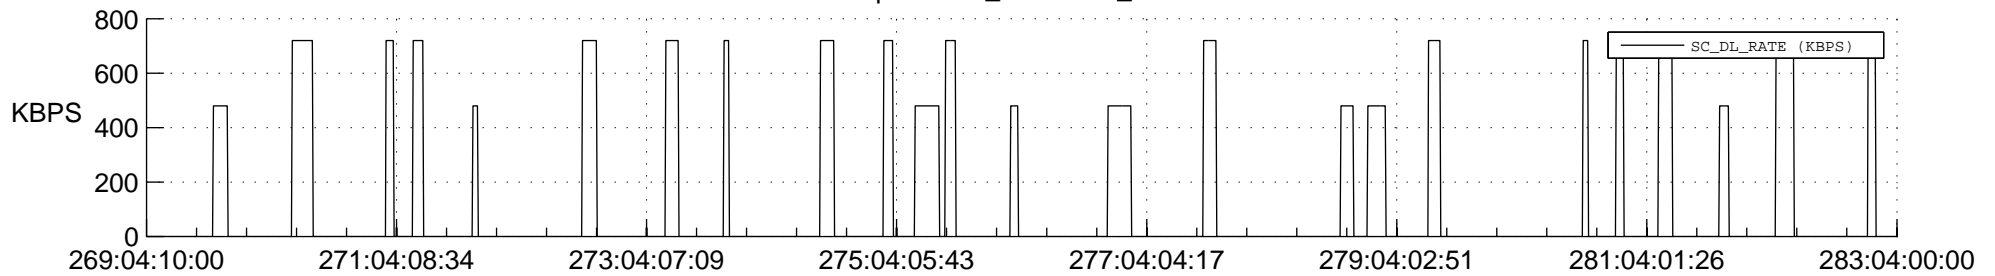

STEREO AHEAD SSR PCT Full Prediction

SWAVES_Percent_Full_Prediction

IMPACT_Percent_Full_Prediction

PLASTIC_Percent_Full_Prediction

Spacecraft_DownLink_Rate

Ground Time (2021:269:04:10:00.000 -2021:283:04:00:00.000)