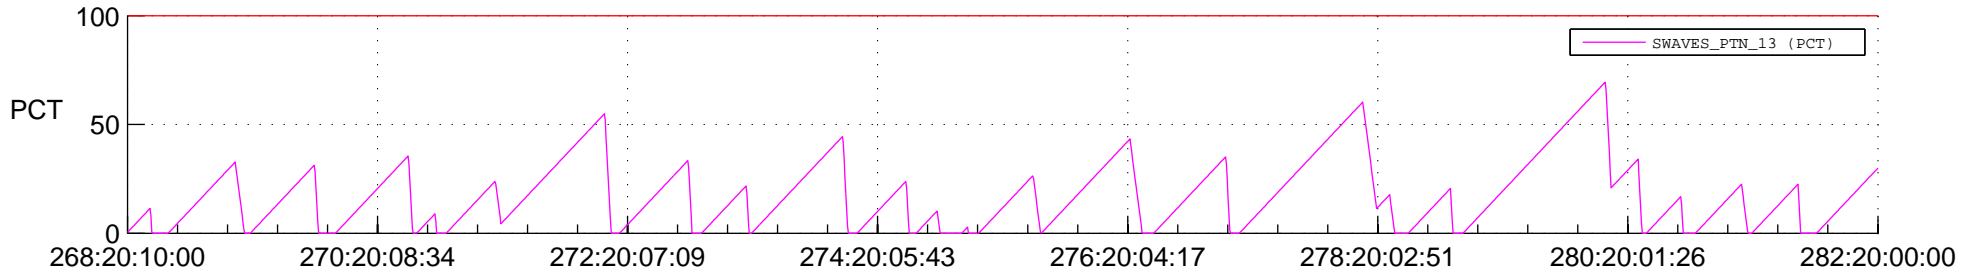

STEREO AHEAD SSR PCT Full Prediction

SWAVES_Percent_Full_Prediction

IMPACT_Percent_Full_Prediction

PLASTIC_Percent_Full_Prediction

Spacecraft_DownLink_Rate

Ground Time (2021:268:20:10:00.000 -2021:282:20:00:00.000)