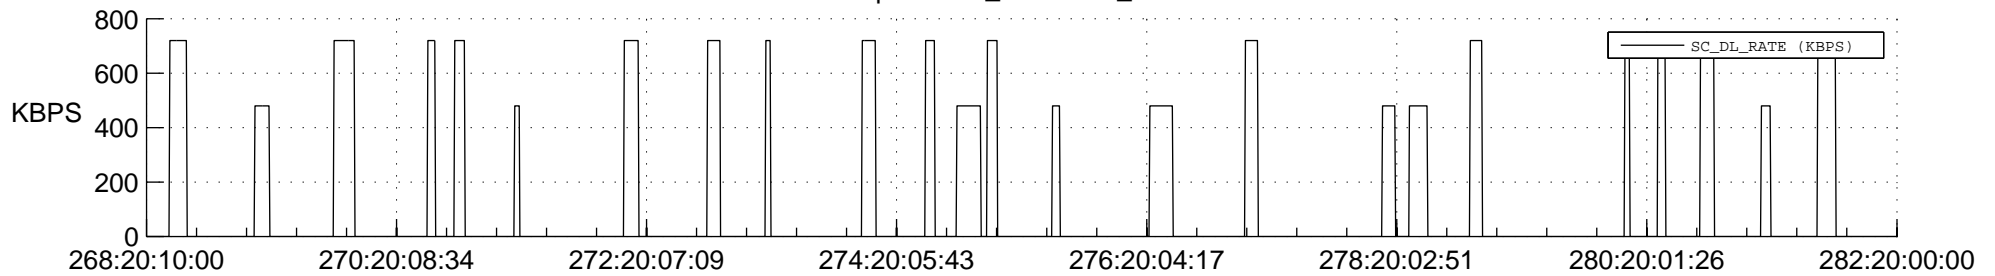

STEREO AHEAD SSR PCT Full Prediction

SWAVES_Percent_Full_Prediction

IMPACT_Percent_Full_Prediction

PLASTIC_Percent_Full_Prediction

Spacecraft_DownLink_Rate

Ground Time (2021:268:20:10:00.000 -2021:282:20:00:00.000)