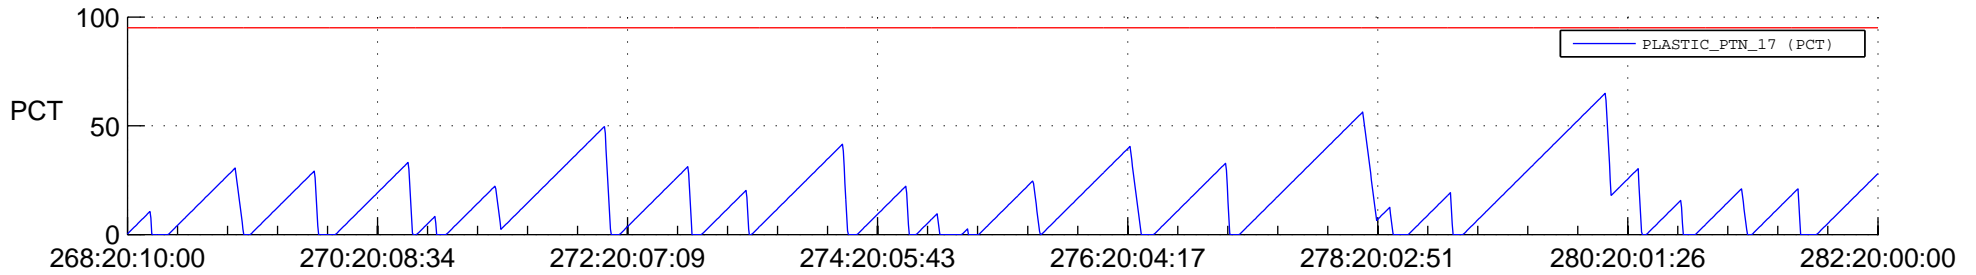

STEREO AHEAD SSR PCT Full Prediction

SWAVES_Percent_Full_Prediction

IMPACT_Percent_Full_Prediction

PLASTIC_Percent_Full_Prediction

Spacecraft_DownLink_Rate

Ground Time (2021:268:20:10:00.000 -2021:282:20:00:00.000)