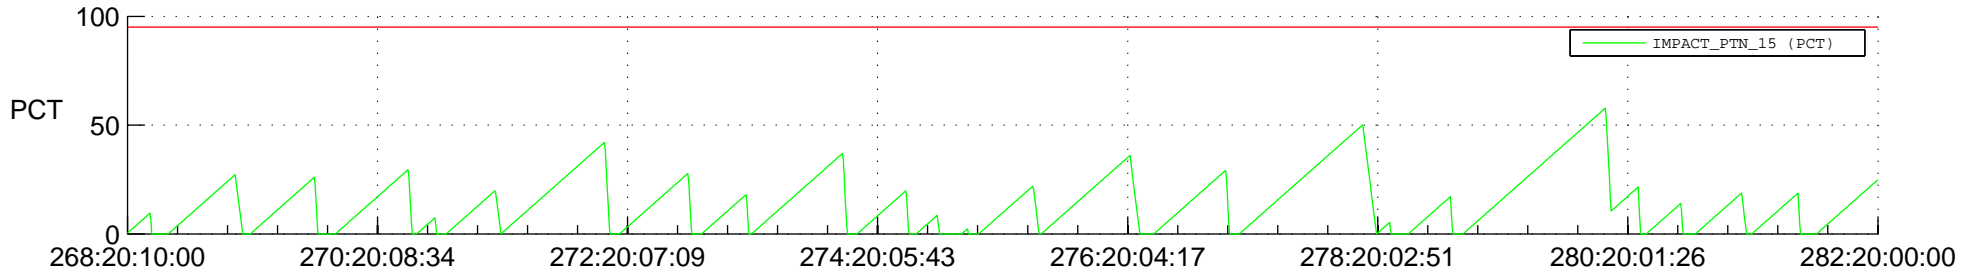

STEREO AHEAD SSR PCT Full Prediction

SWAVES_Percent_Full_Prediction

IMPACT_Percent_Full_Prediction

PLASTIC_Percent_Full_Prediction

Spacecraft_DownLink_Rate

Ground Time (2021:268:20:10:00.000 -2021:282:20:00:00.000)