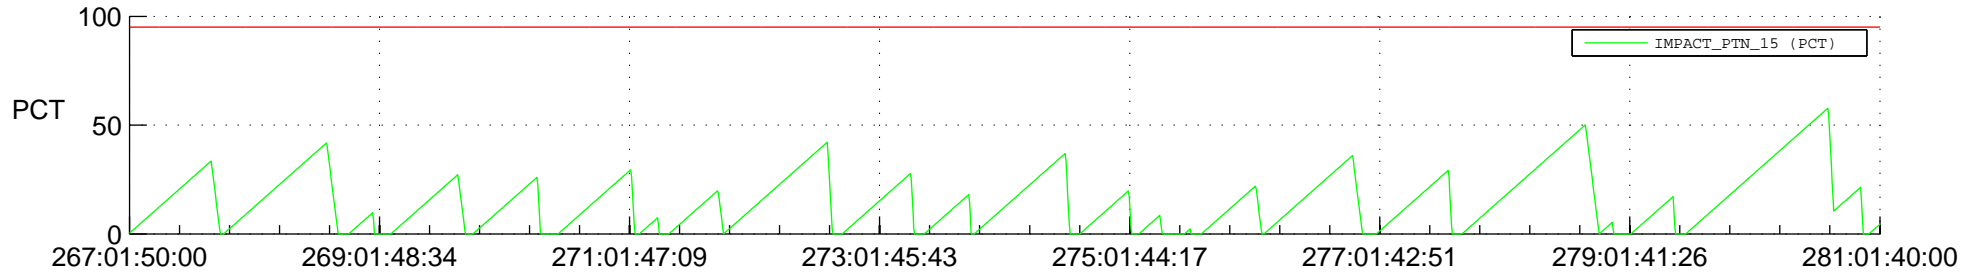

STEREO AHEAD SSR PCT Full Prediction

SWAVES_Percent_Full_Prediction

IMPACT_Percent_Full_Prediction

PLASTIC_Percent_Full_Prediction

Spacecraft_DownLink_Rate

Ground Time (2021:267:01:50:00.000 -2021:281:01:40:00.000)