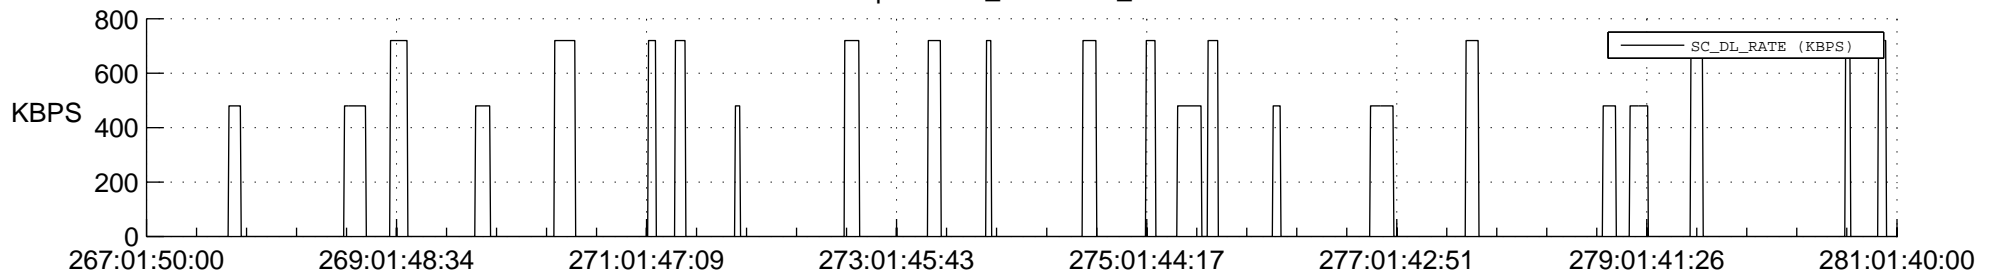

STEREO AHEAD SSR PCT Full Prediction

SWAVES_Percent_Full_Prediction

IMPACT_Percent_Full_Prediction

PLASTIC_Percent_Full_Prediction

Spacecraft_DownLink_Rate

Ground Time (2021:267:01:50:00.000 -2021:281:01:40:00.000)