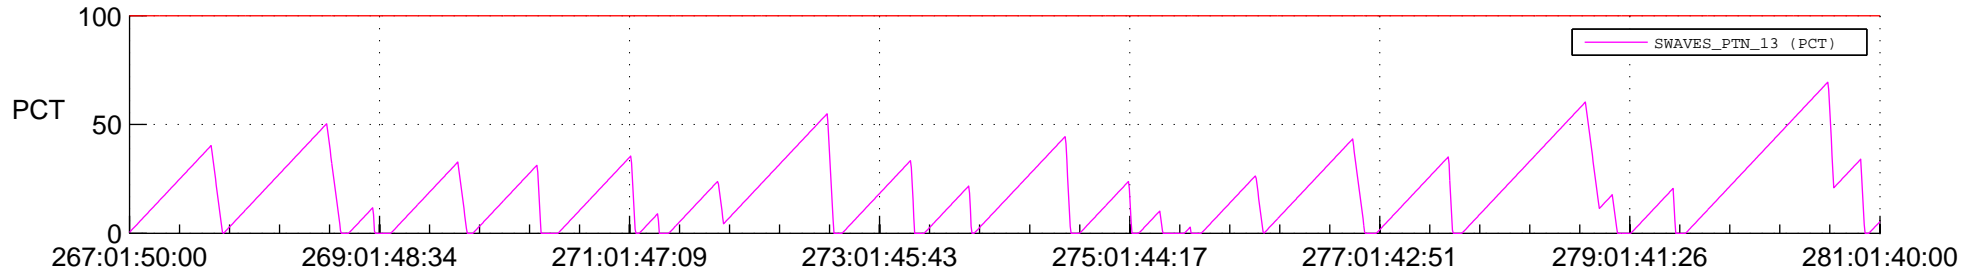

STEREO AHEAD SSR PCT Full Prediction

SWAVES_Percent_Full_Prediction

IMPACT_Percent_Full_Prediction

PLASTIC_Percent_Full_Prediction

Spacecraft_DownLink_Rate

Ground Time (2021:267:01:50:00.000 -2021:281:01:40:00.000)