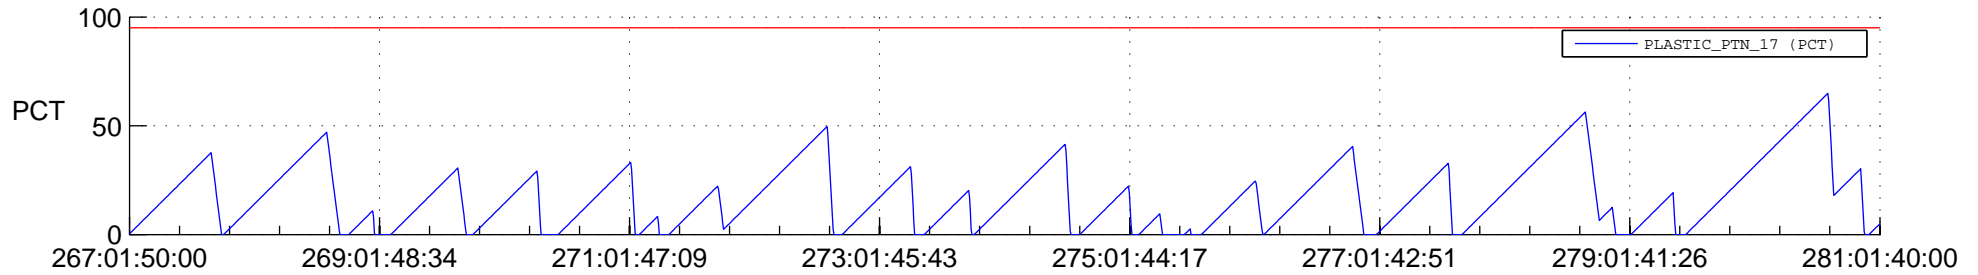

STEREO AHEAD SSR PCT Full Prediction

SWAVES_Percent_Full_Prediction

IMPACT_Percent_Full_Prediction

PLASTIC_Percent_Full_Prediction

Spacecraft_DownLink_Rate

Ground Time (2021:267:01:50:00.000 -2021:281:01:40:00.000)