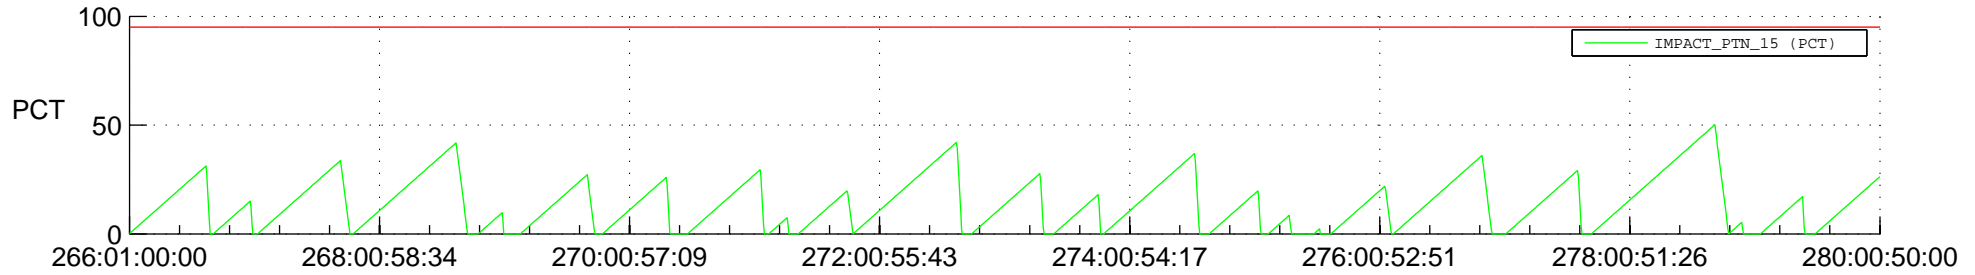

IMPACT_Percent_Full_Prediction