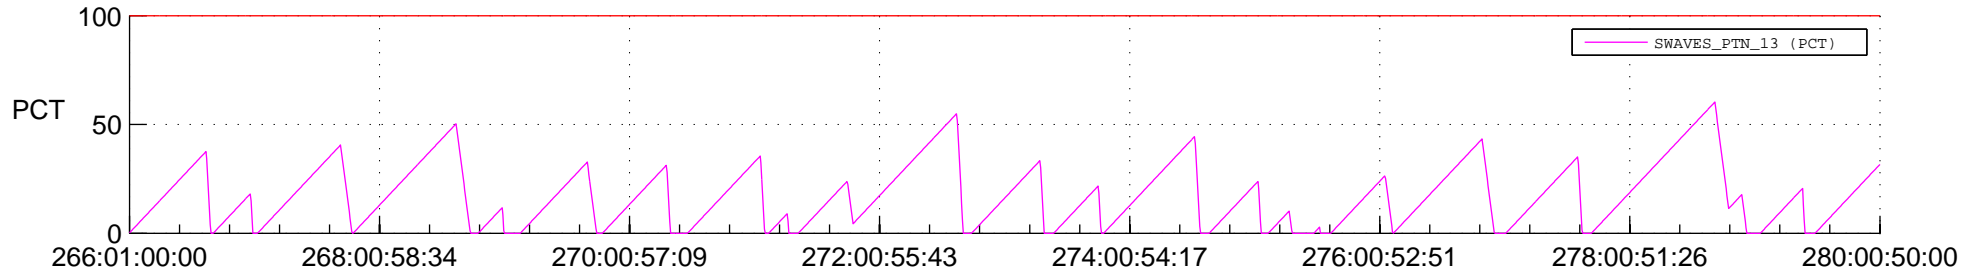

# STEREO AHEAD SSR PCT Full Prediction

## SWAVES\_Percent\_Full\_Prediction

## Spacecraft\_DownLink\_Rate

Ground Time (2021:266:01:00:00.000 -2021:280:00:50:00.000)