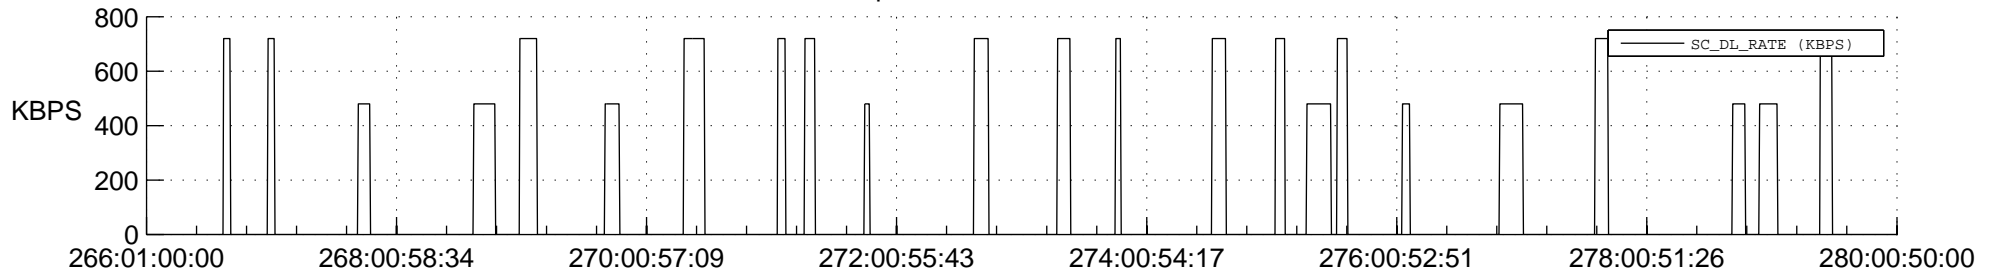

## Spacecraft\_DownLink\_Rate

Ground Time (2021:266:01:00:00.000 -2021:280:00:50:00.000)