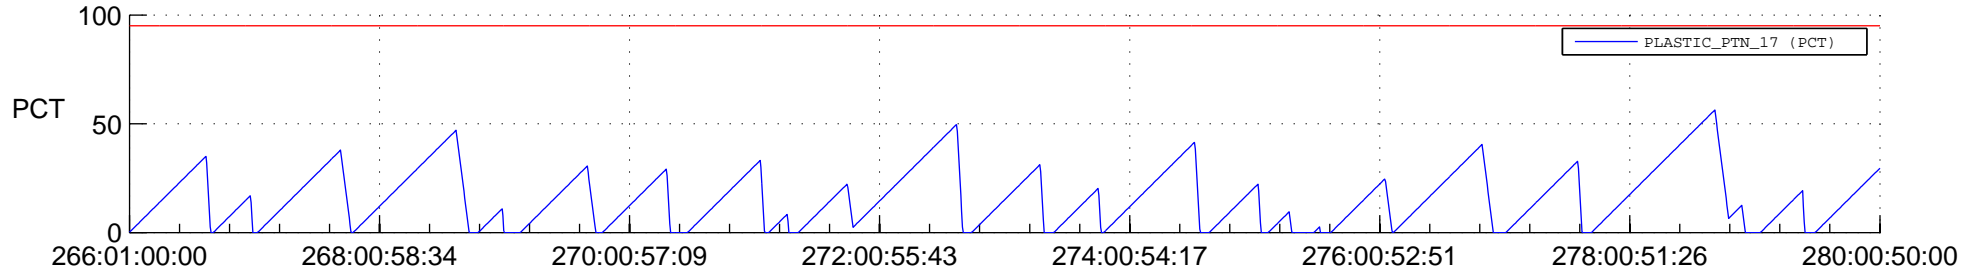

# STEREO AHEAD SSR PCT Full Prediction

## SWAVES\_Percent\_Full\_Prediction

## Spacecraft\_DownLink\_Rate

Ground Time (2021:266:01:00:00.000 -2021:280:00:50:00.000)