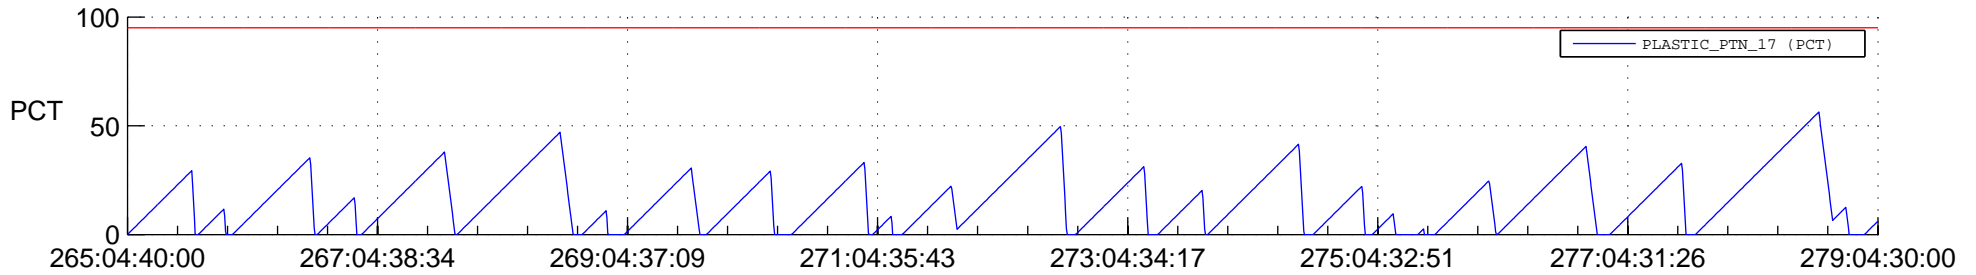

PLASTIC_Percent_Full_Prediction