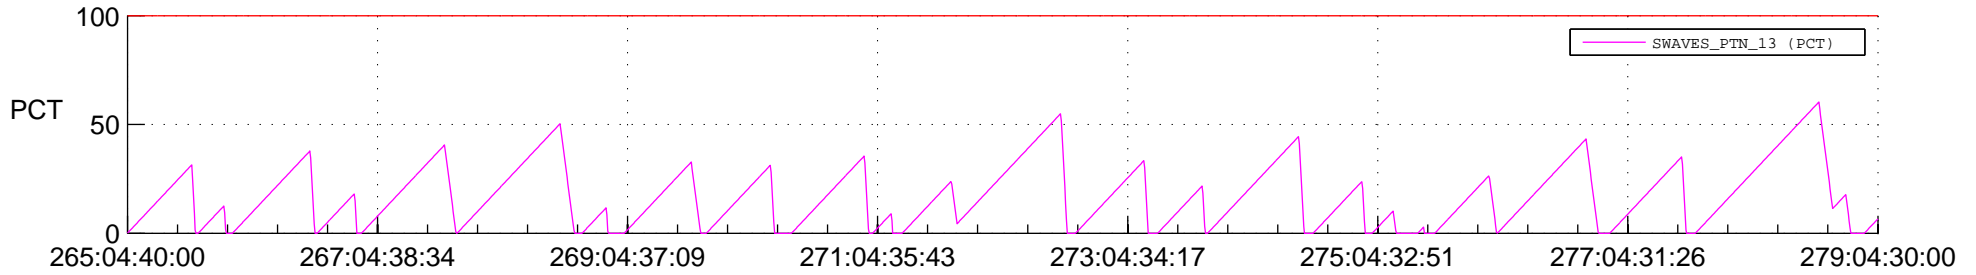

# STEREO AHEAD SSR PCT Full Prediction

## SWAVES\_Percent\_Full\_Prediction