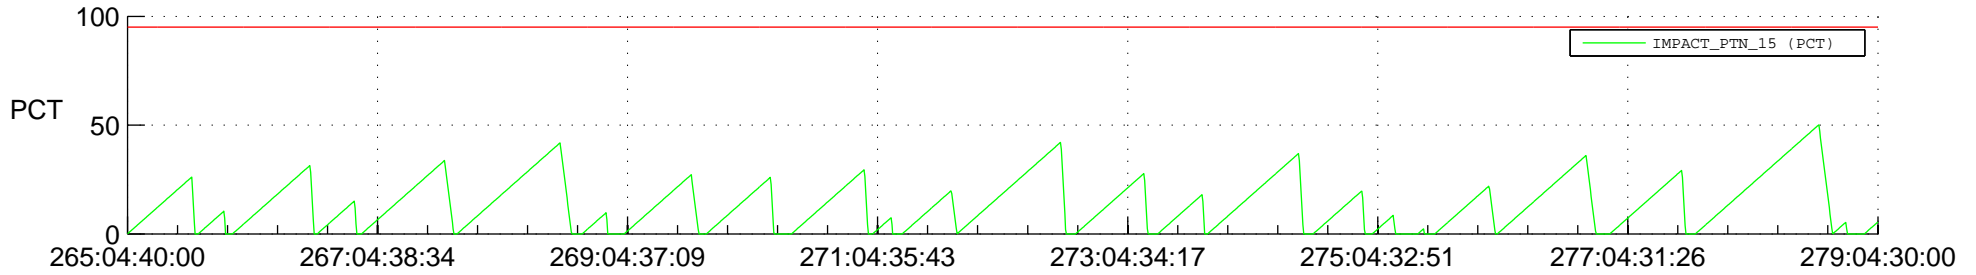

IMPACT_Percent_Full_Prediction