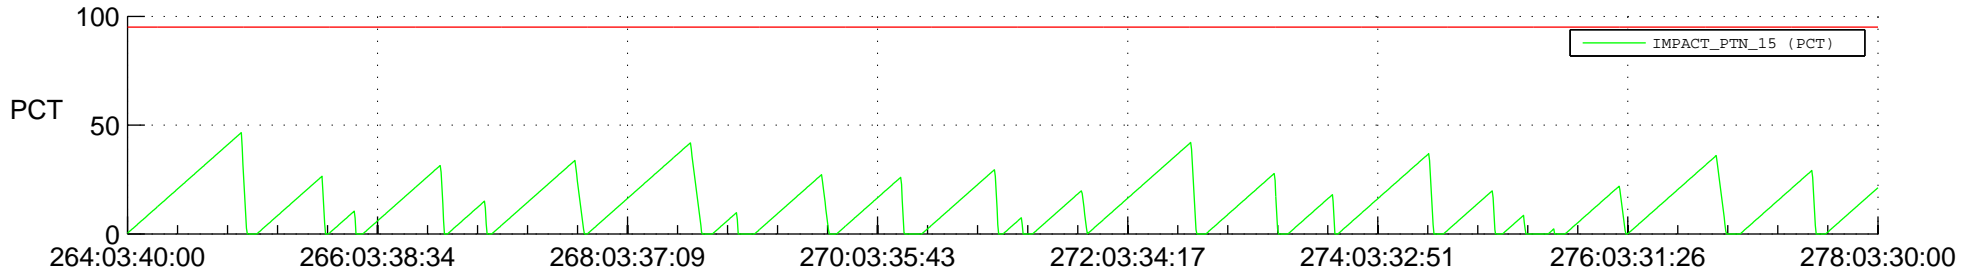

STEREO AHEAD SSR PCT Full Prediction

SWAVES_Percent_Full_Prediction

IMPACT_Percent_Full_Prediction

PLASTIC_Percent_Full_Prediction

Spacecraft_DownLink_Rate

Ground Time (2021:264:03:40:00.000 -2021:278:03:30:00.000)