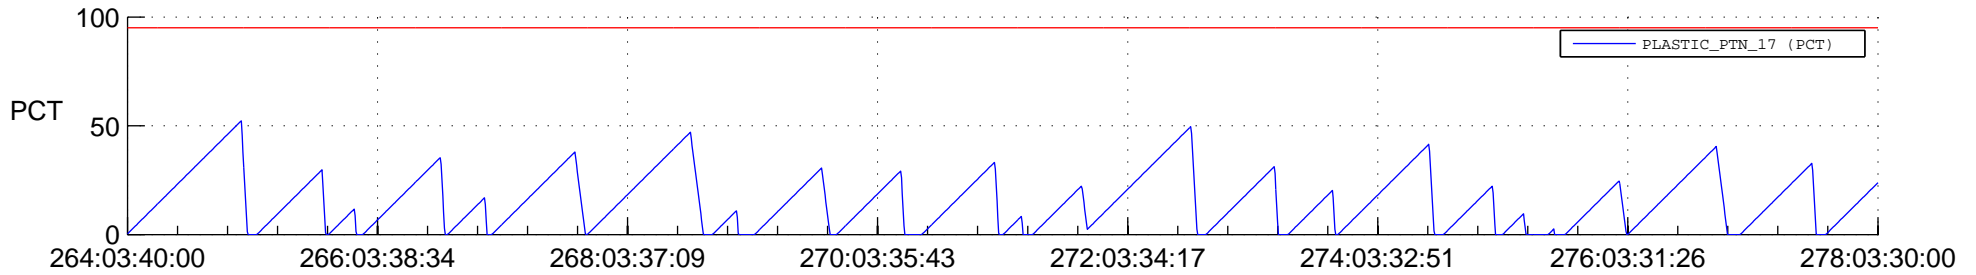

STEREO AHEAD SSR PCT Full Prediction

SWAVES_Percent_Full_Prediction

IMPACT_Percent_Full_Prediction

PLASTIC_Percent_Full_Prediction

Spacecraft_DownLink_Rate

Ground Time (2021:264:03:40:00.000 -2021:278:03:30:00.000)