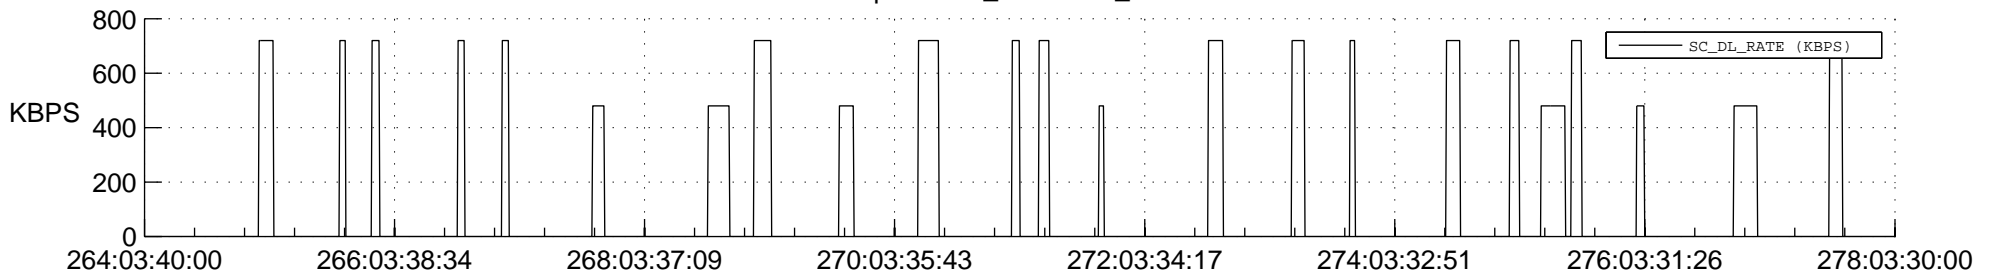

STEREO AHEAD SSR PCT Full Prediction

SWAVES_Percent_Full_Prediction

IMPACT_Percent_Full_Prediction

PLASTIC_Percent_Full_Prediction

Spacecraft_DownLink_Rate

Ground Time (2021:264:03:40:00.000 -2021:278:03:30:00.000)