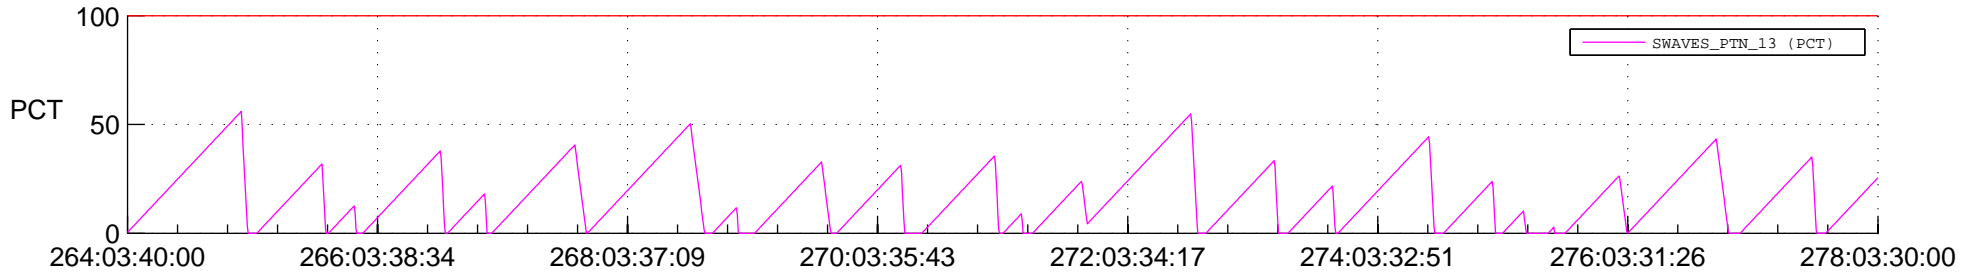

STEREO AHEAD SSR PCT Full Prediction

SWAVES_Percent_Full_Prediction

IMPACT_Percent_Full_Prediction

PLASTIC_Percent_Full_Prediction

Spacecraft_DownLink_Rate

Ground Time (2021:264:03:40:00.000 -2021:278:03:30:00.000)