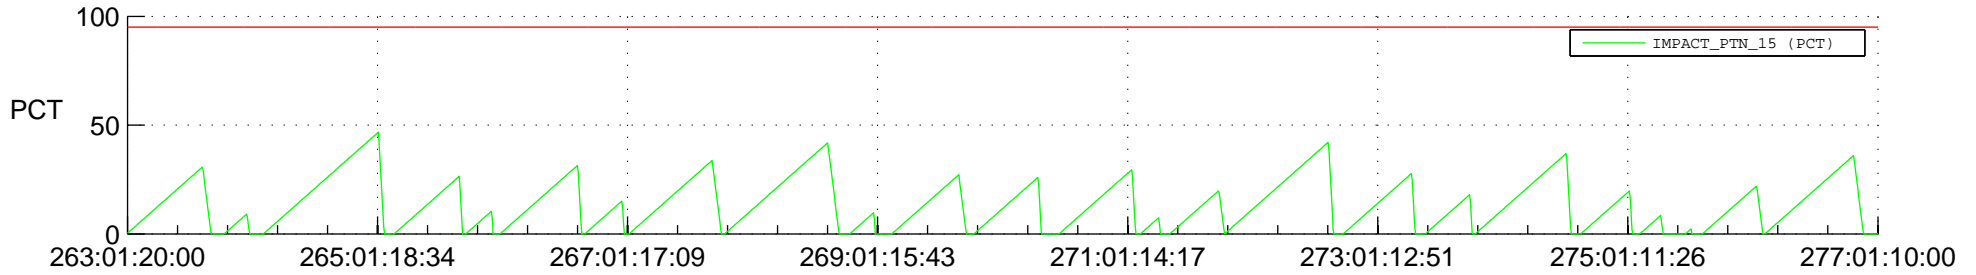

IMPACT_Percent_Full_Prediction