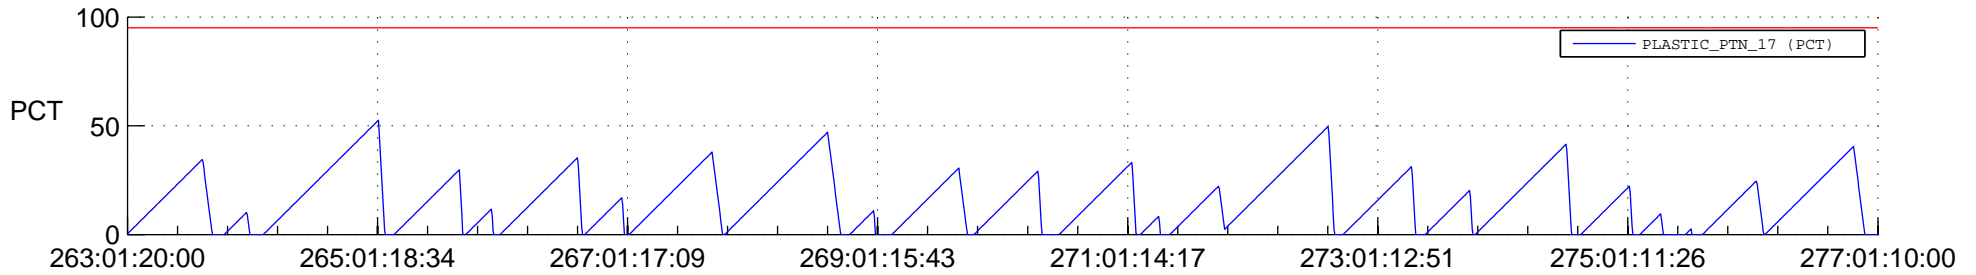

# STEREO AHEAD SSR PCT Full Prediction

## SWAVES\_Percent\_Full\_Prediction

## Spacecraft\_DownLink\_Rate

Ground Time (2021:263:01:20:00.000 -2021:277:01:10:00.000)