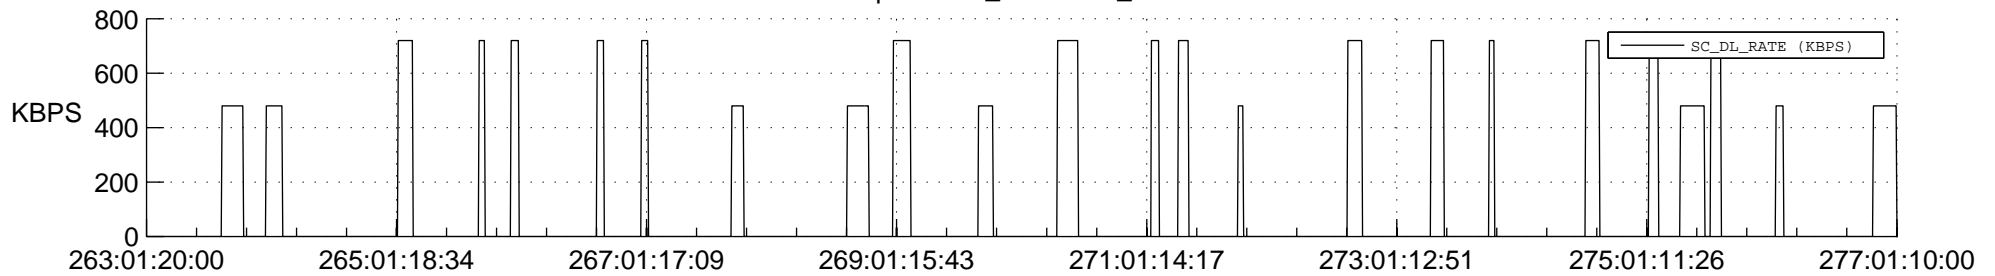

## Spacecraft\_DownLink\_Rate

Ground Time (2021:263:01:20:00.000 -2021:277:01:10:00.000)