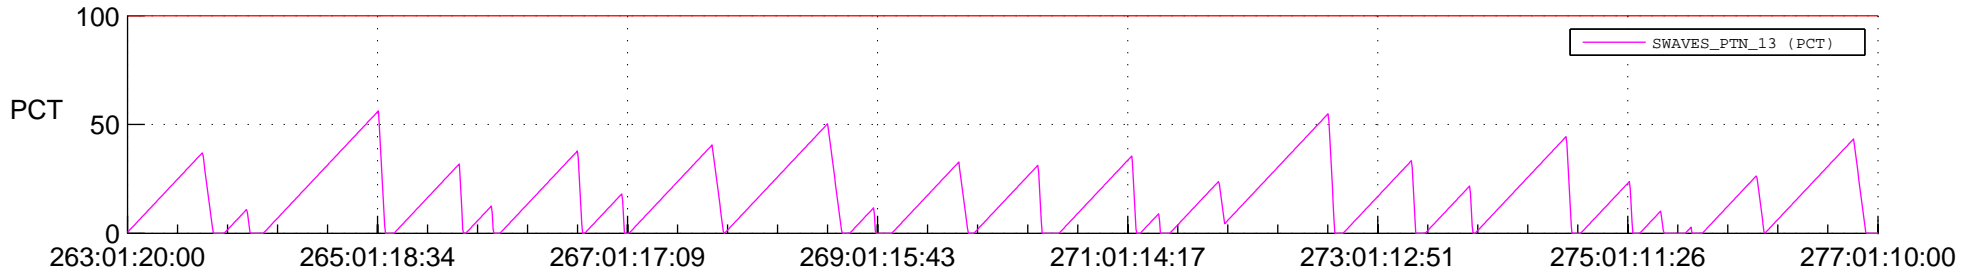

# STEREO AHEAD SSR PCT Full Prediction

## SWAVES\_Percent\_Full\_Prediction

## Spacecraft\_DownLink\_Rate

Ground Time (2021:263:01:20:00.000 -2021:277:01:10:00.000)