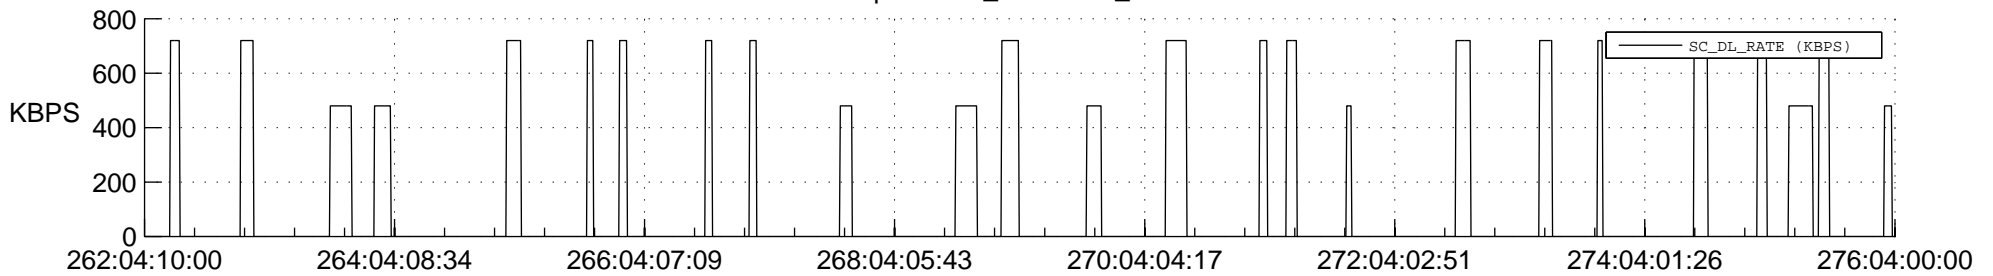

STEREO AHEAD SSR PCT Full Prediction

SWAVES_Percent_Full_Prediction

IMPACT_Percent_Full_Prediction

PLASTIC_Percent_Full_Prediction

Spacecraft_DownLink_Rate

Ground Time (2021:262:04:10:00.000 -2021:276:04:00:00.000)