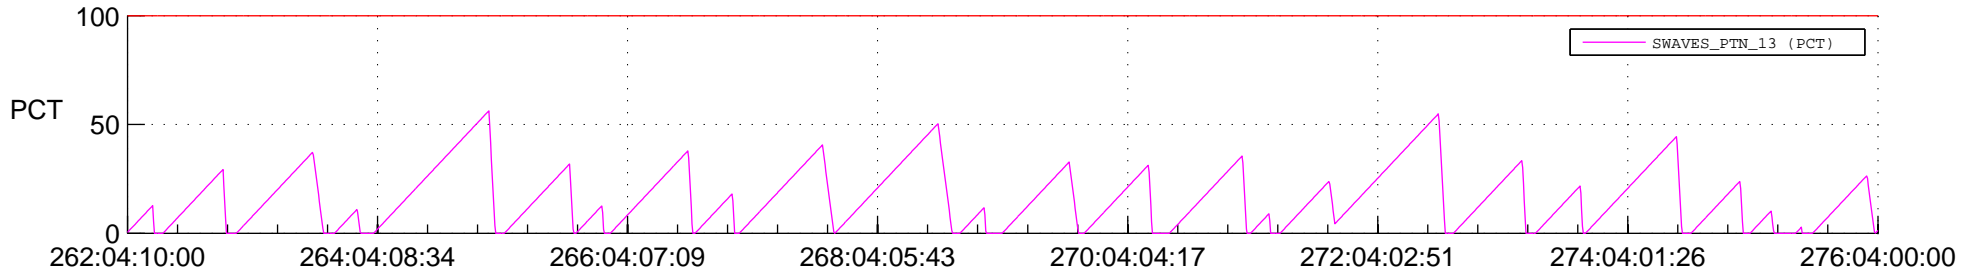

STEREO AHEAD SSR PCT Full Prediction

SWAVES_Percent_Full_Prediction

IMPACT_Percent_Full_Prediction

PLASTIC_Percent_Full_Prediction

Spacecraft_DownLink_Rate

Ground Time (2021:262:04:10:00.000 -2021:276:04:00:00.000)