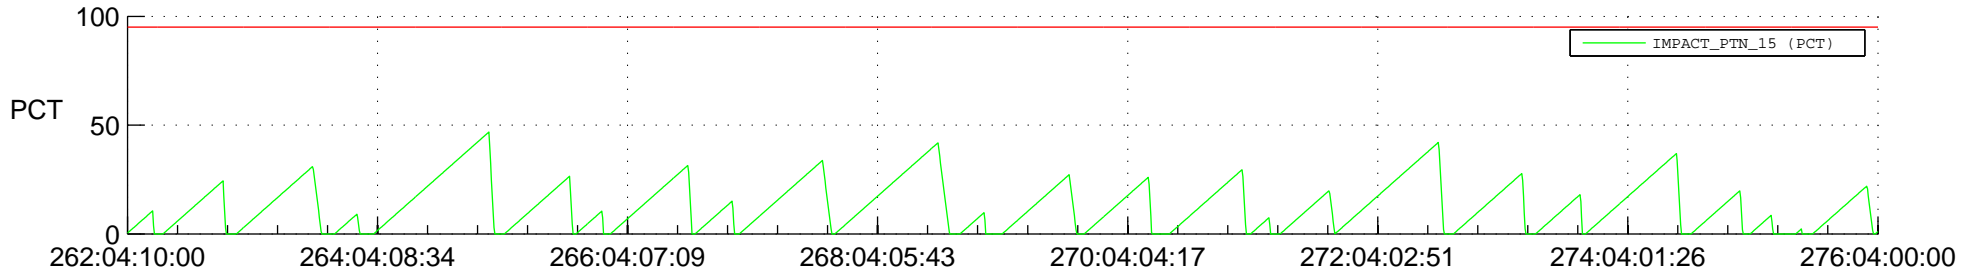

STEREO AHEAD SSR PCT Full Prediction

SWAVES_Percent_Full_Prediction

IMPACT_Percent_Full_Prediction

PLASTIC_Percent_Full_Prediction

Spacecraft_DownLink_Rate

Ground Time (2021:262:04:10:00.000 -2021:276:04:00:00.000)