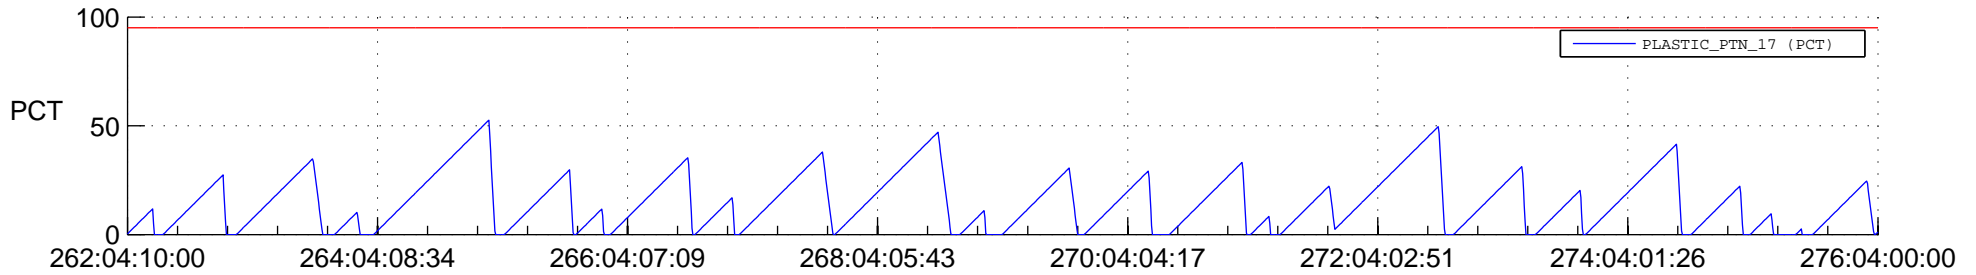

STEREO AHEAD SSR PCT Full Prediction

SWAVES_Percent_Full_Prediction

IMPACT_Percent_Full_Prediction

PLASTIC_Percent_Full_Prediction

Spacecraft_DownLink_Rate

Ground Time (2021:262:04:10:00.000 -2021:276:04:00:00.000)