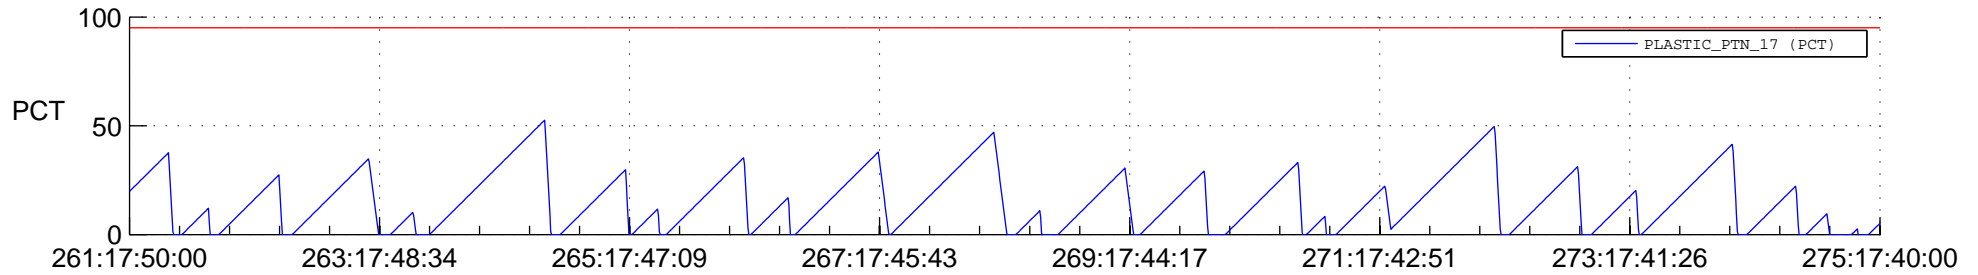

STEREO AHEAD SSR PCT Full Prediction

SWAVES_Percent_Full_Prediction

IMPACT_Percent_Full_Prediction

PLASTIC_Percent_Full_Prediction

Spacecraft_DownLink_Rate

Ground Time (2021:261:17:50:00.000 -2021:275:17:40:00.000)