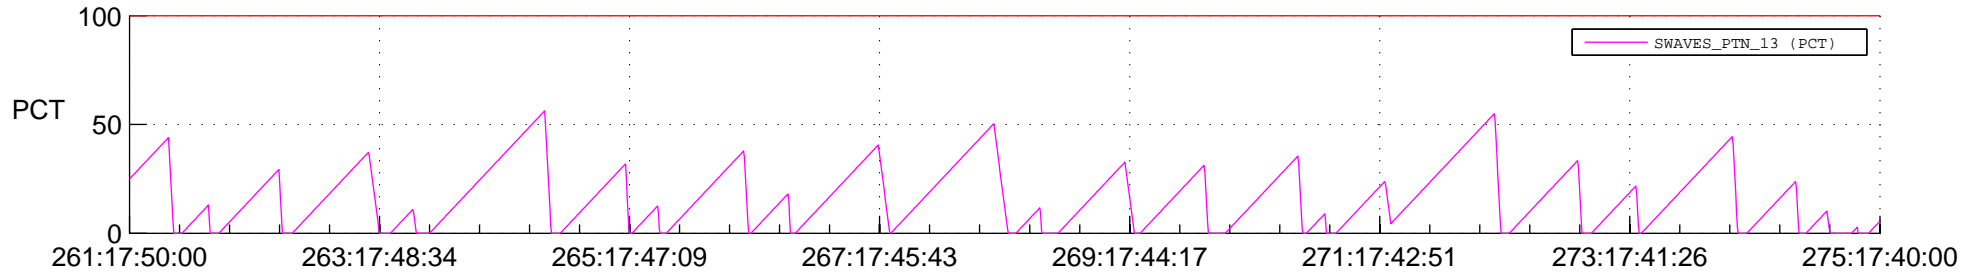

STEREO AHEAD SSR PCT Full Prediction

SWAVES_Percent_Full_Prediction

IMPACT_Percent_Full_Prediction

PLASTIC_Percent_Full_Prediction

Spacecraft_DownLink_Rate

Ground Time (2021:261:17:50:00.000 -2021:275:17:40:00.000)