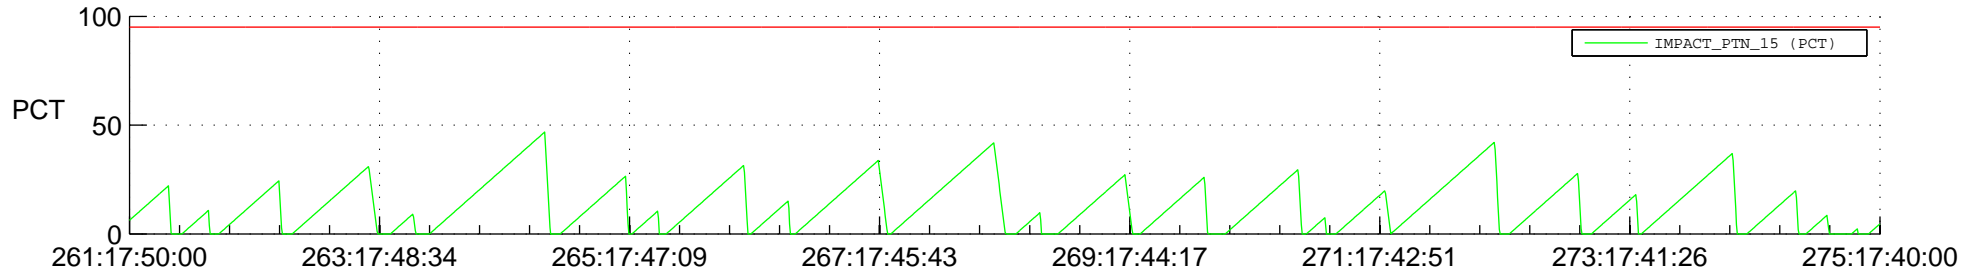

STEREO AHEAD SSR PCT Full Prediction

SWAVES_Percent_Full_Prediction

IMPACT_Percent_Full_Prediction

PLASTIC_Percent_Full_Prediction

Spacecraft_DownLink_Rate

Ground Time (2021:261:17:50:00.000 -2021:275:17:40:00.000)