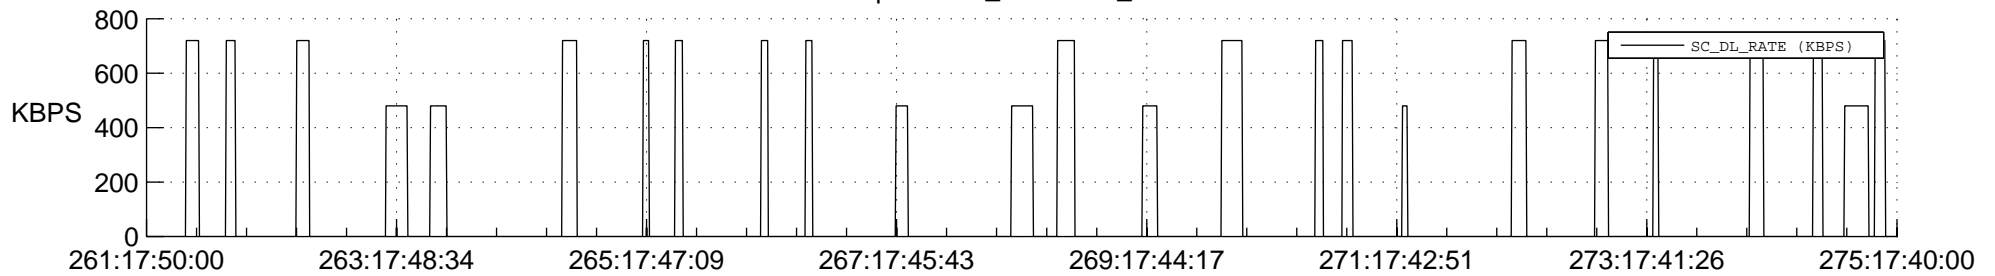

STEREO AHEAD SSR PCT Full Prediction

SWAVES_Percent_Full_Prediction

IMPACT_Percent_Full_Prediction

PLASTIC_Percent_Full_Prediction

Spacecraft_DownLink_Rate

Ground Time (2021:261:17:50:00.000 -2021:275:17:40:00.000)