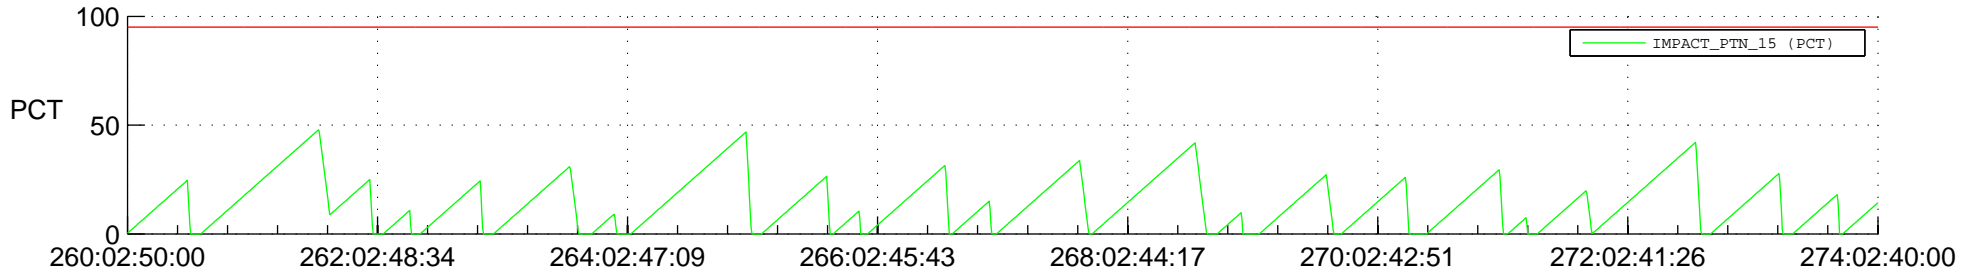

IMPACT_Percent_Full_Prediction