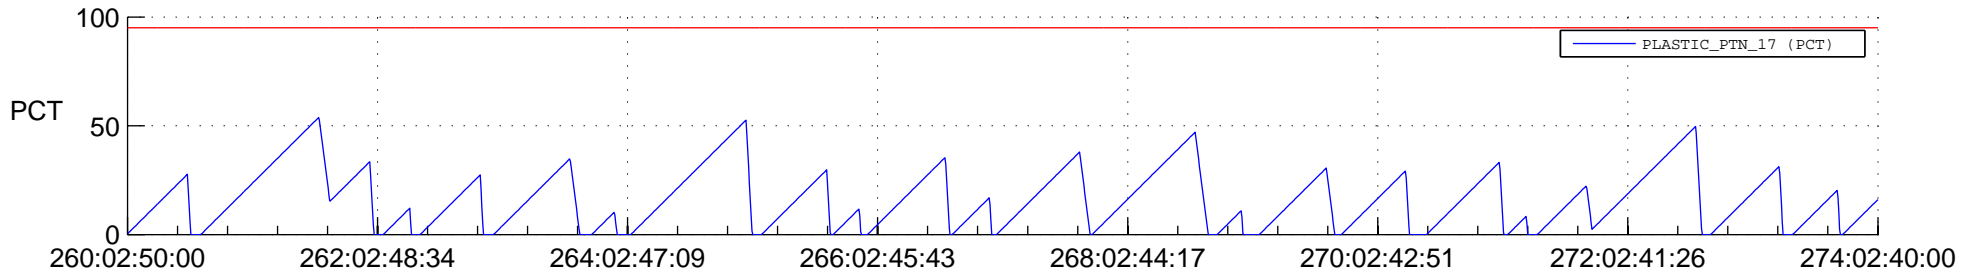

## SWAVES\_Percent\_Full\_Prediction

## Spacecraft\_DownLink\_Rate

Ground Time (2021:260:02:50:00.000 -2021:274:02:40:00.000)