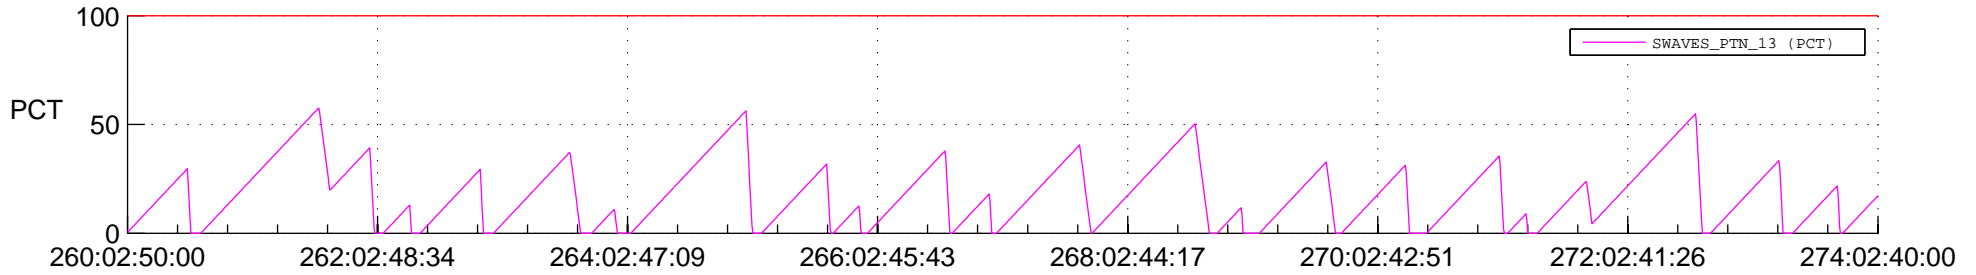

## SWAVES\_Percent\_Full\_Prediction

## Spacecraft\_DownLink\_Rate

Ground Time (2021:260:02:50:00.000 -2021:274:02:40:00.000)