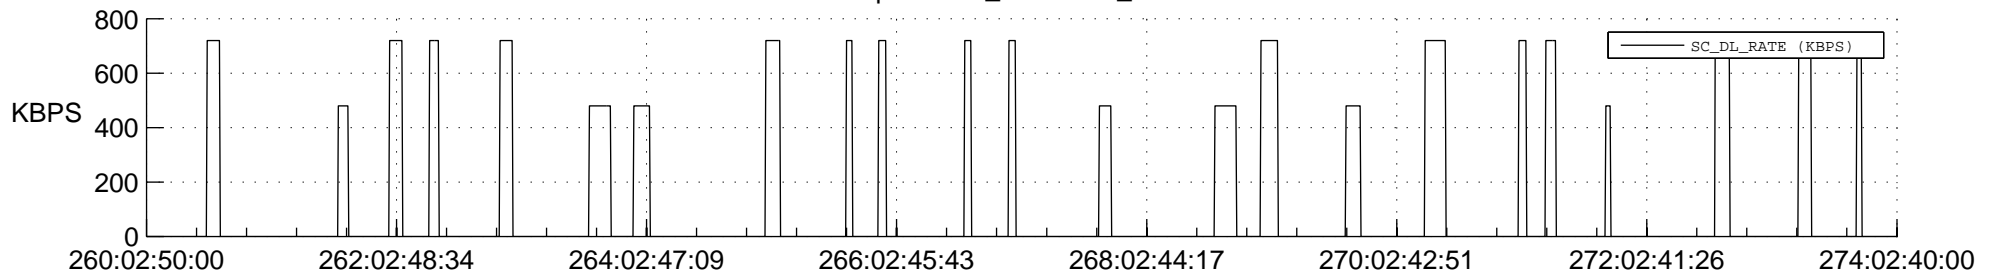

## Spacecraft\_DownLink\_Rate

Ground Time (2021:260:02:50:00.000 -2021:274:02:40:00.000)