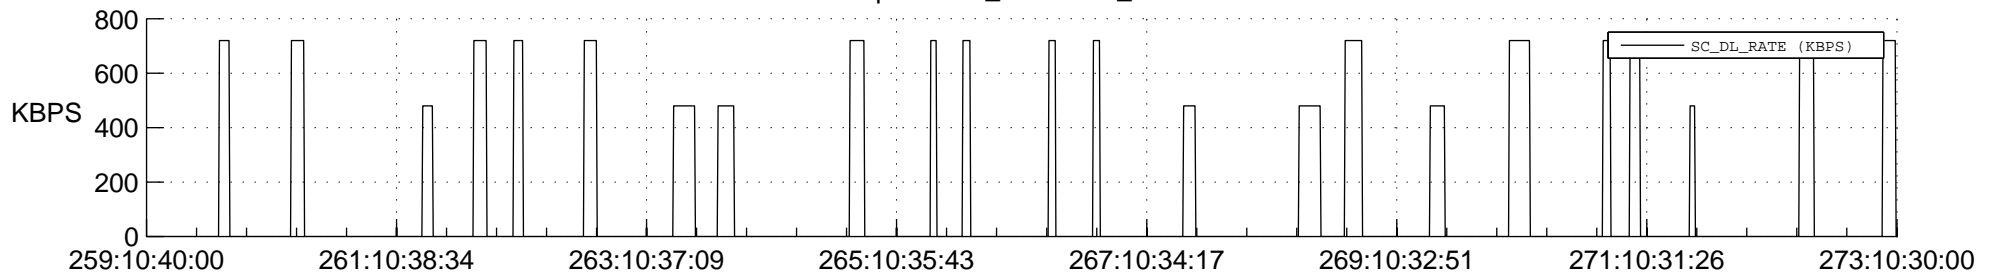

## Spacecraft\_DownLink\_Rate

Ground Time (2021:259:10:40:00.000 -2021:273:10:30:00.000)