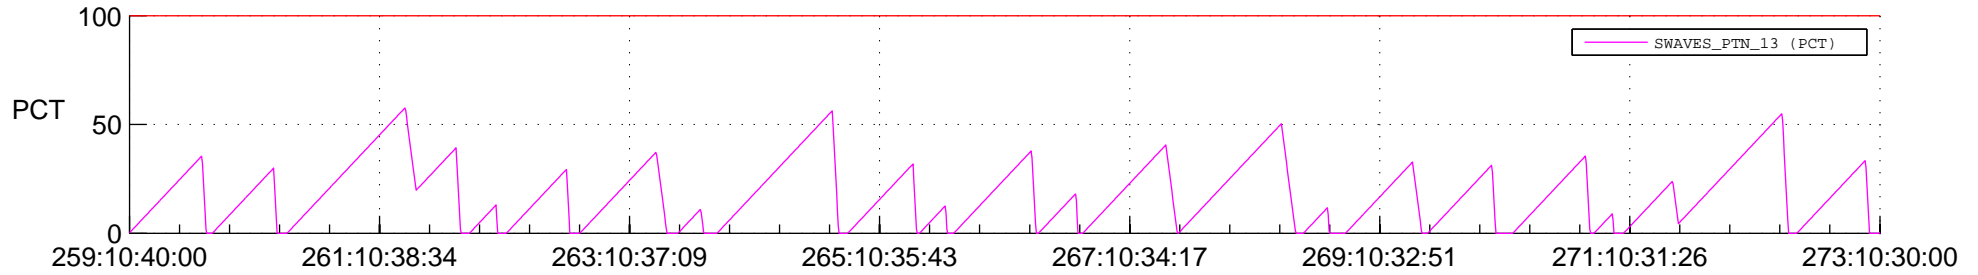

## SWAVES\_Percent\_Full\_Prediction

## Spacecraft\_DownLink\_Rate

Ground Time (2021:259:10:40:00.000 -2021:273:10:30:00.000)