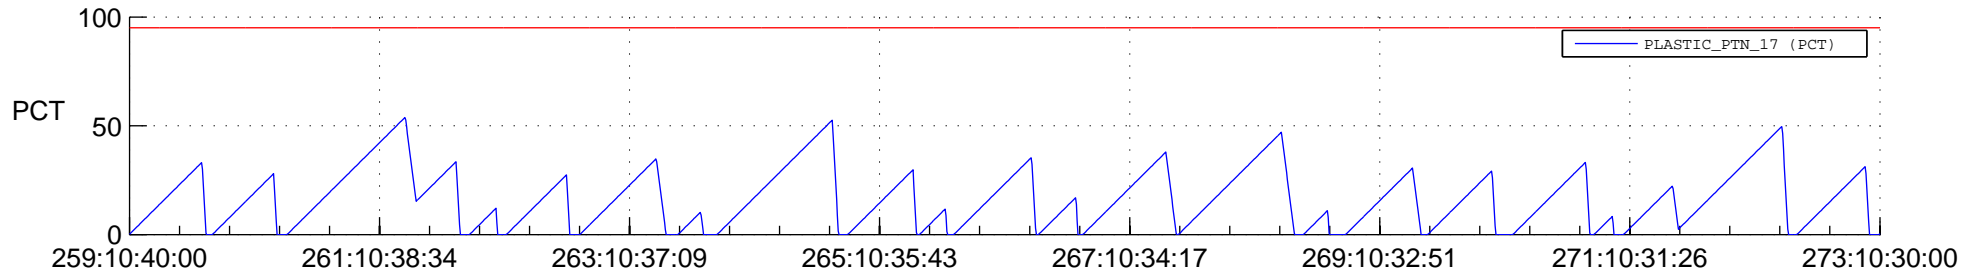

## SWAVES\_Percent\_Full\_Prediction

## Spacecraft\_DownLink\_Rate

Ground Time (2021:259:10:40:00.000 -2021:273:10:30:00.000)