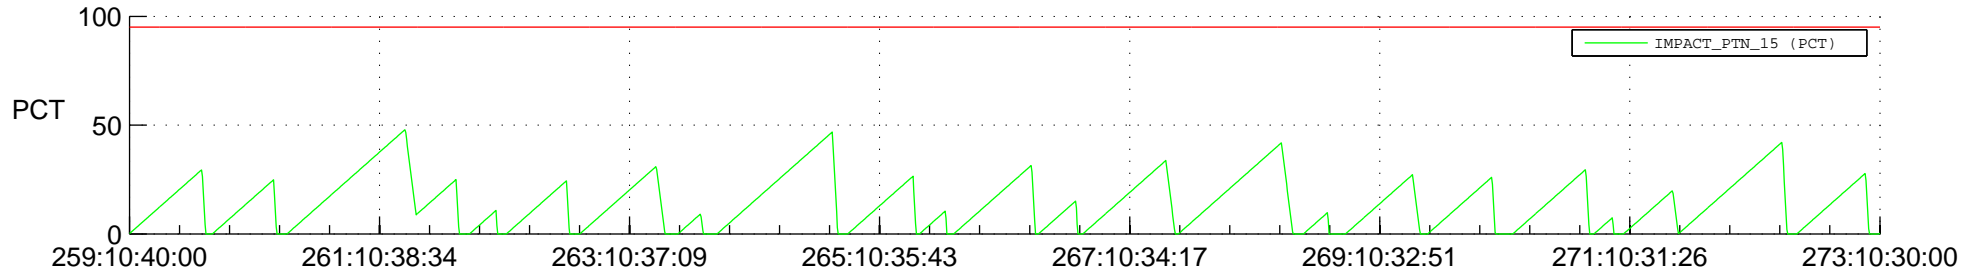

IMPACT_Percent_Full_Prediction