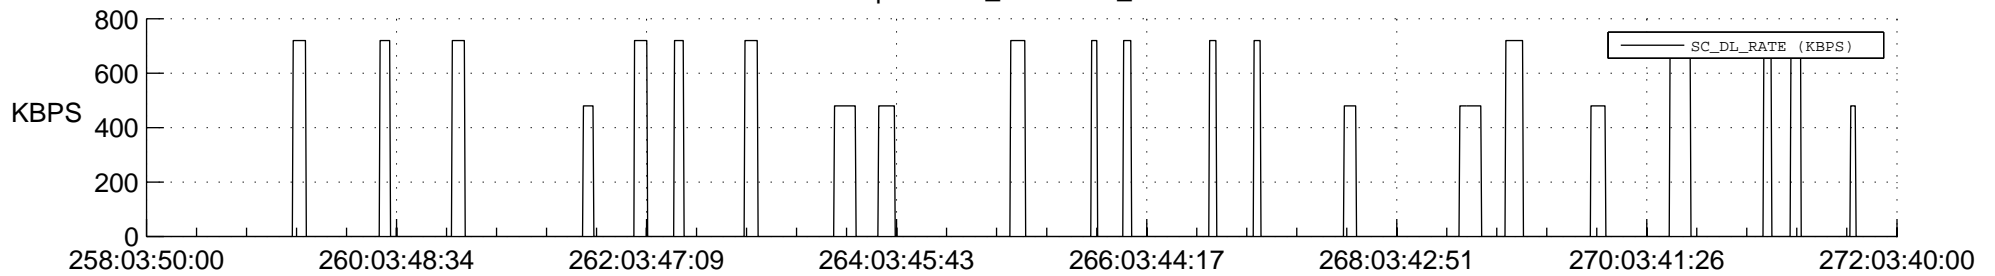

## Spacecraft\_DownLink\_Rate

Ground Time (2021:258:03:50:00.000 -2021:272:03:40:00.000)