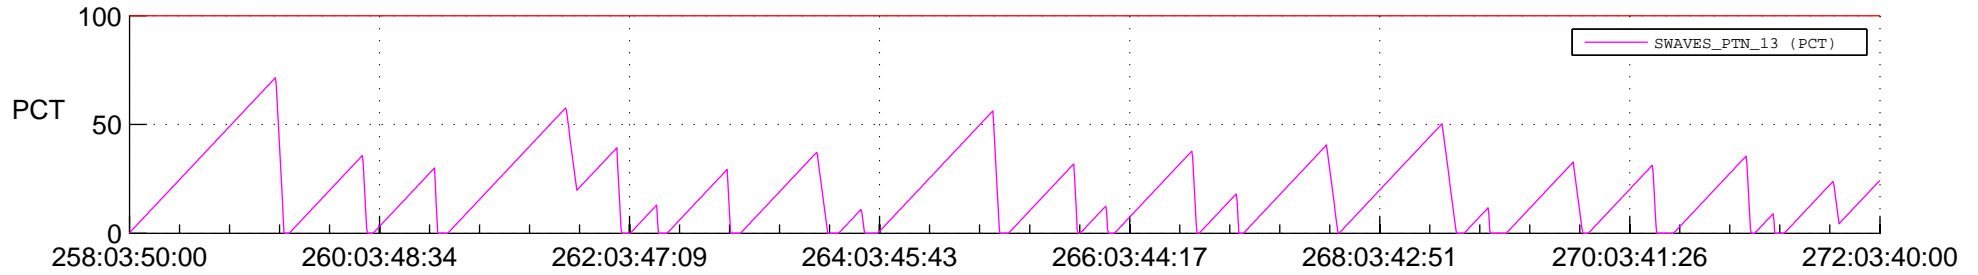

## SWAVES\_Percent\_Full\_Prediction

## Spacecraft\_DownLink\_Rate

Ground Time (2021:258:03:50:00.000 -2021:272:03:40:00.000)