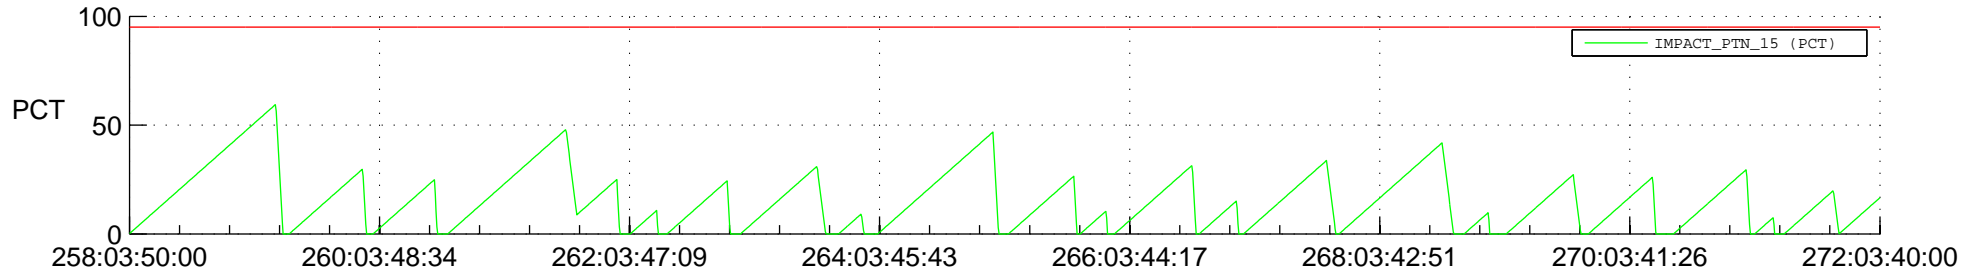

IMPACT_Percent_Full_Prediction