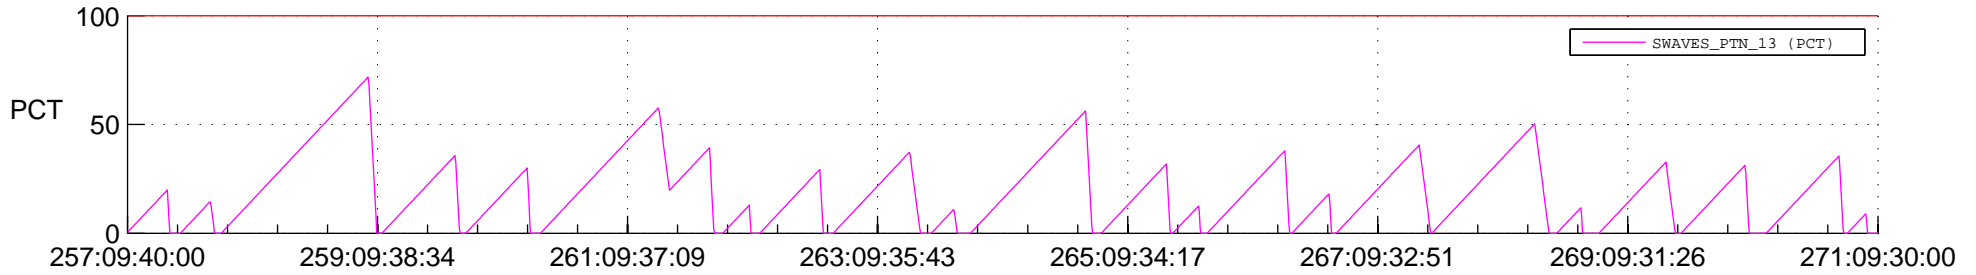

STEREO AHEAD SSR PCT Full Prediction

SWAVES_Percent_Full_Prediction

IMPACT_Percent_Full_Prediction

PLASTIC_Percent_Full_Prediction

Spacecraft_DownLink_Rate

Ground Time (2021:257:09:40:00.000 -2021:271:09:30:00.000)