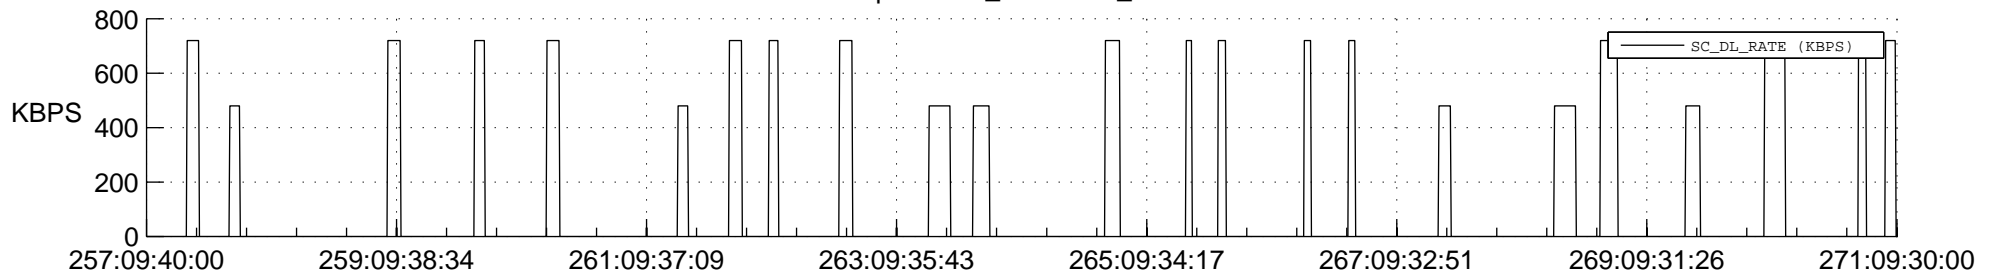

STEREO AHEAD SSR PCT Full Prediction

SWAVES_Percent_Full_Prediction

IMPACT_Percent_Full_Prediction

PLASTIC_Percent_Full_Prediction

Spacecraft_DownLink_Rate

Ground Time (2021:257:09:40:00.000 -2021:271:09:30:00.000)