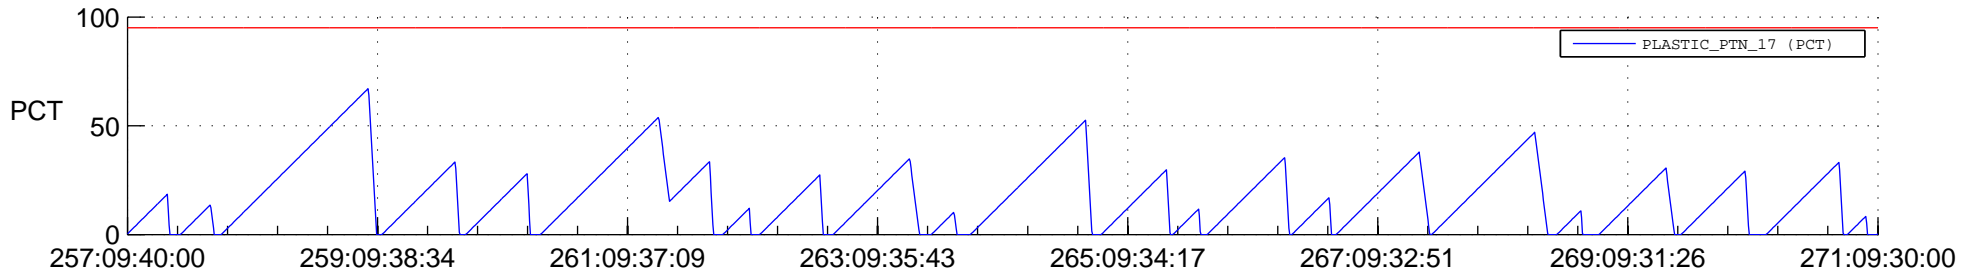

STEREO AHEAD SSR PCT Full Prediction

SWAVES_Percent_Full_Prediction

IMPACT_Percent_Full_Prediction

PLASTIC_Percent_Full_Prediction

Spacecraft_DownLink_Rate

Ground Time (2021:257:09:40:00.000 -2021:271:09:30:00.000)