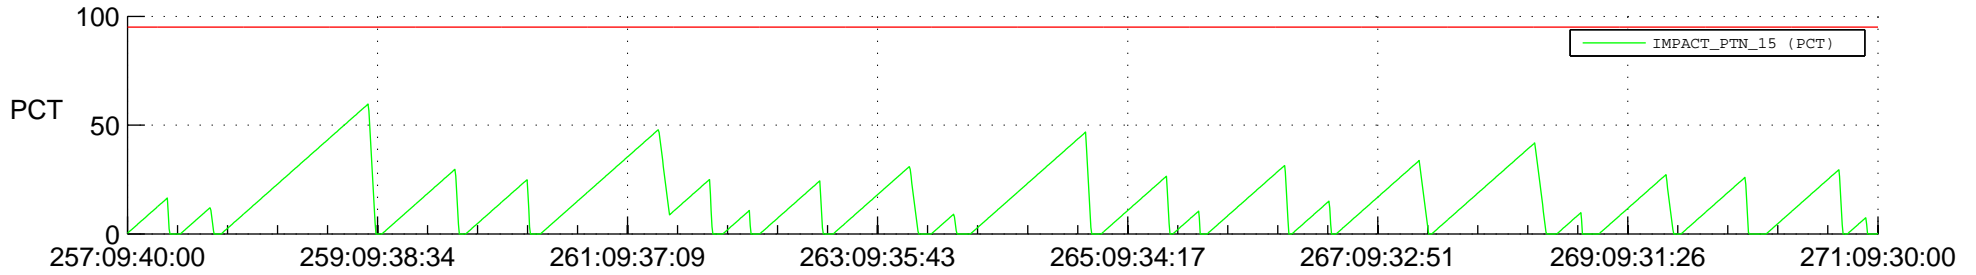

STEREO AHEAD SSR PCT Full Prediction

SWAVES_Percent_Full_Prediction

IMPACT_Percent_Full_Prediction

PLASTIC_Percent_Full_Prediction

Spacecraft_DownLink_Rate

Ground Time (2021:257:09:40:00.000 -2021:271:09:30:00.000)