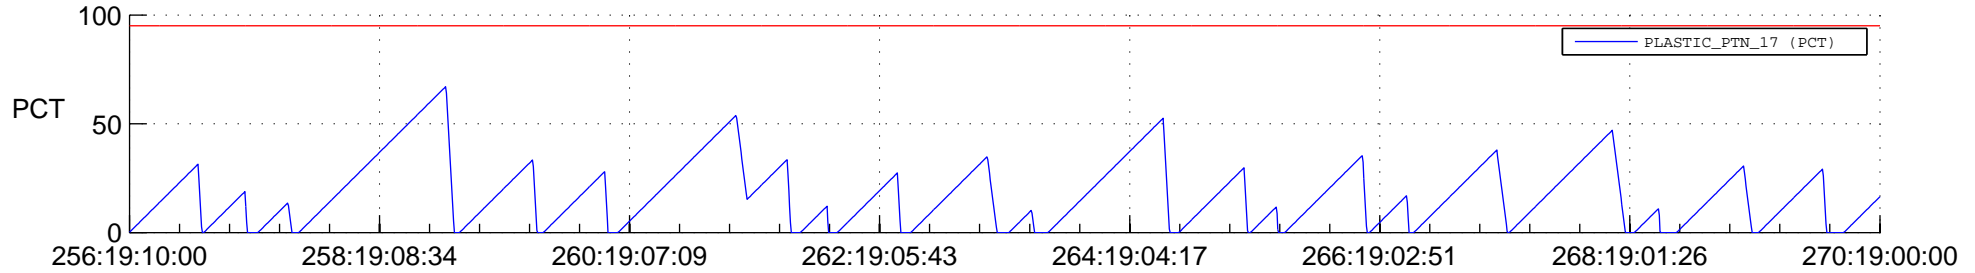

# STEREO AHEAD SSR PCT Full Prediction

## SWAVES\_Percent\_Full\_Prediction

## Spacecraft\_DownLink\_Rate

Ground Time (2021:256:19:10:00.000 -2021:270:19:00:00.000)