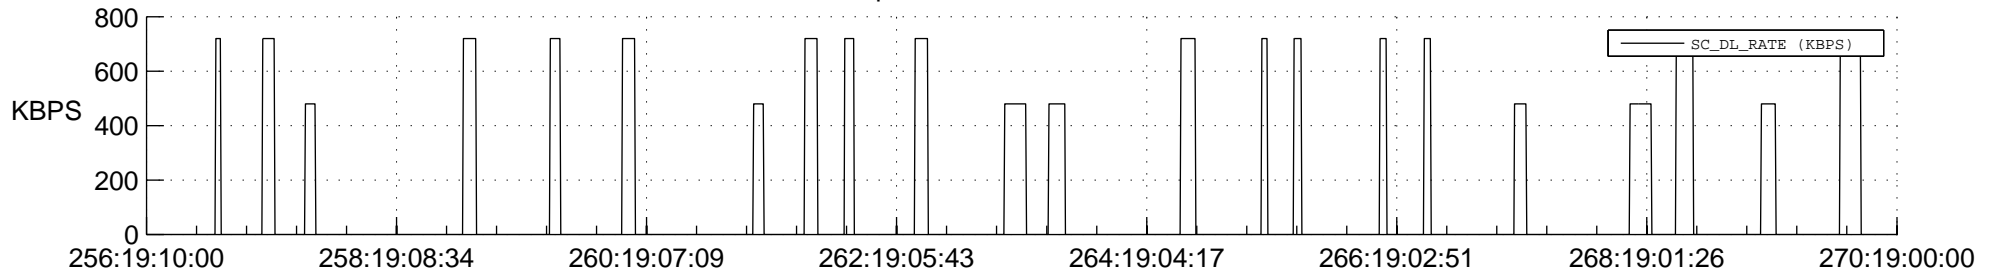

## Spacecraft\_DownLink\_Rate

Ground Time (2021:256:19:10:00.000 -2021:270:19:00:00.000)