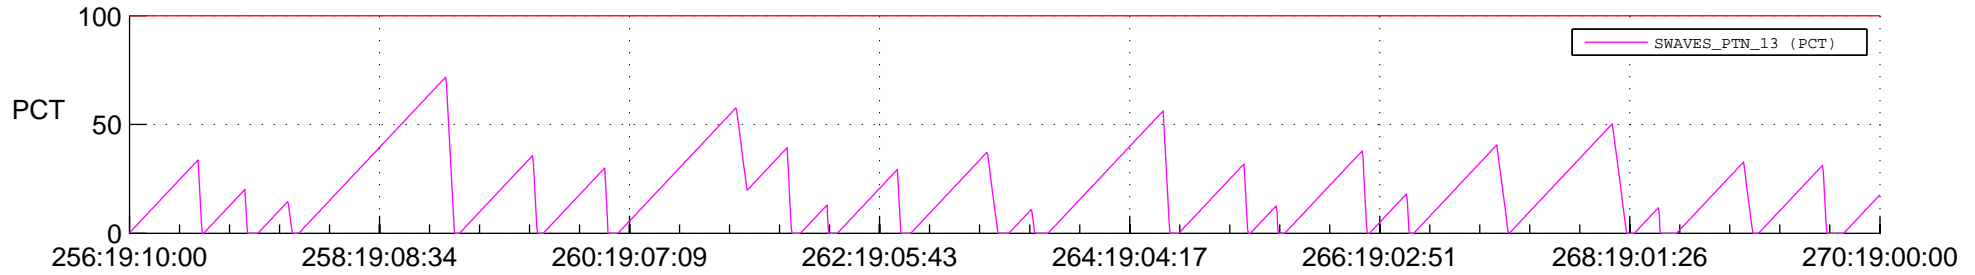

## SWAVES\_Percent\_Full\_Prediction

## Spacecraft\_DownLink\_Rate

Ground Time (2021:256:19:10:00.000 -2021:270:19:00:00.000)