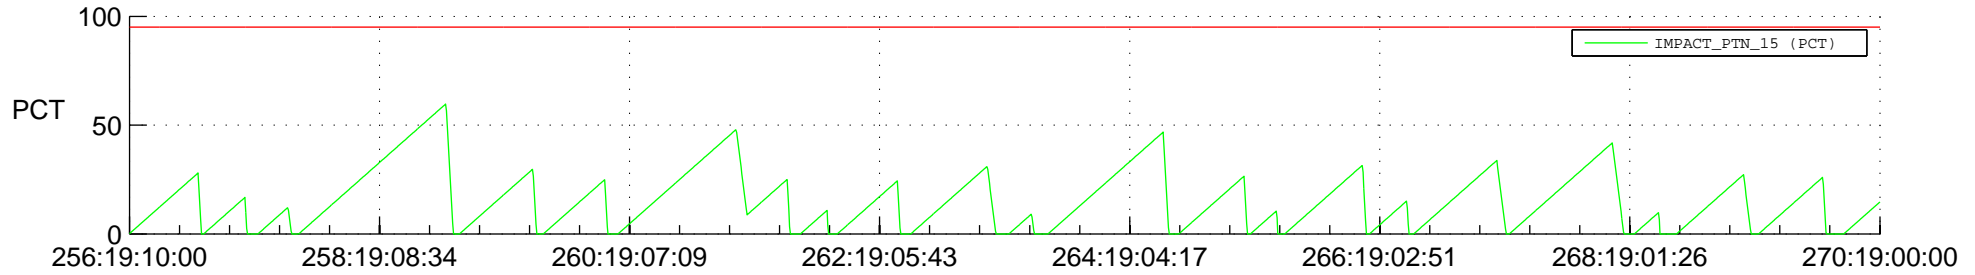

IMPACT_Percent_Full_Prediction