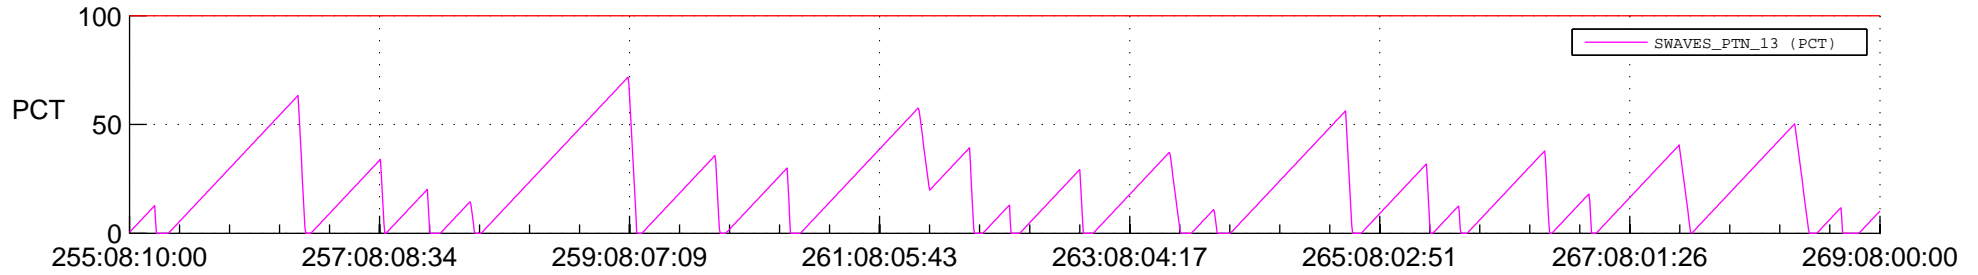

# STEREO AHEAD SSR PCT Full Prediction

## SWAVES\_Percent\_Full\_Prediction