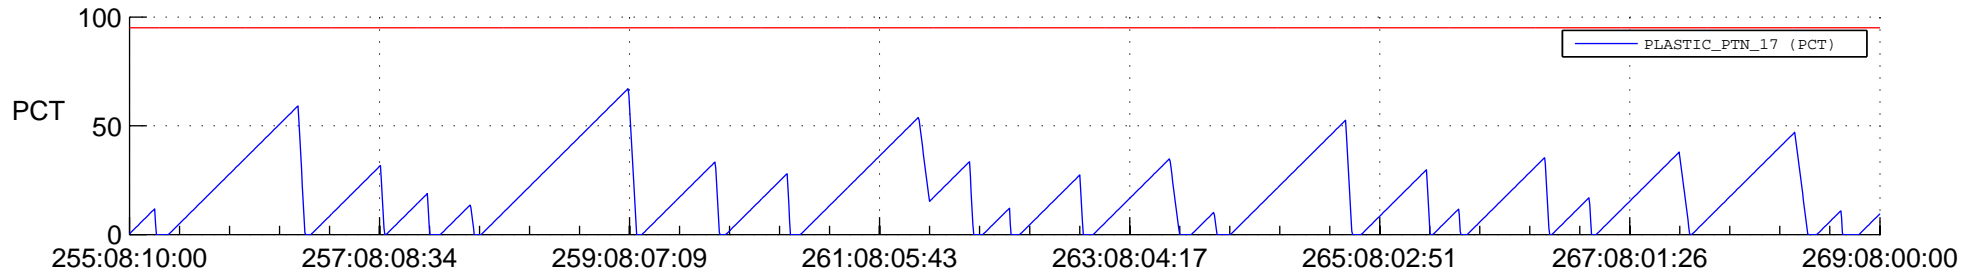

PLASTIC_Percent_Full_Prediction