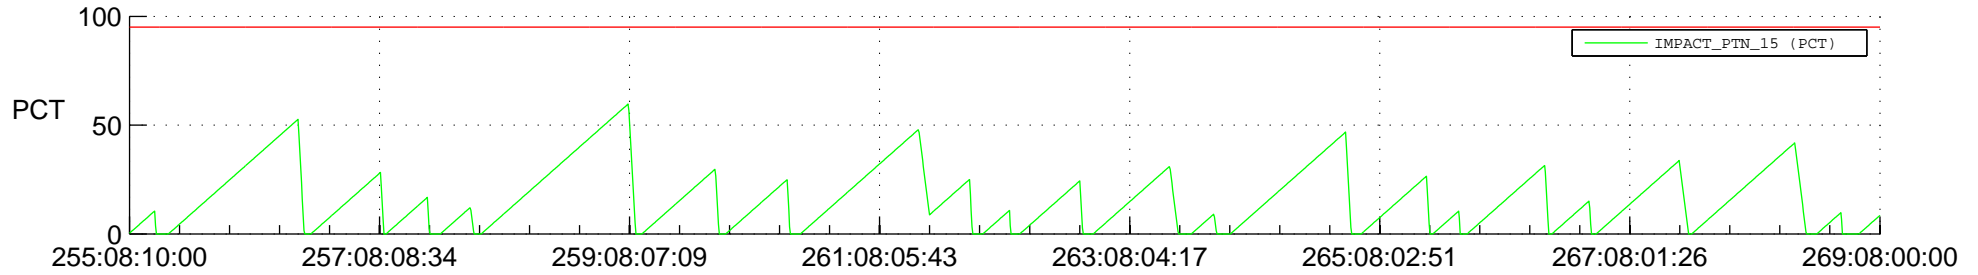

IMPACT_Percent_Full_Prediction