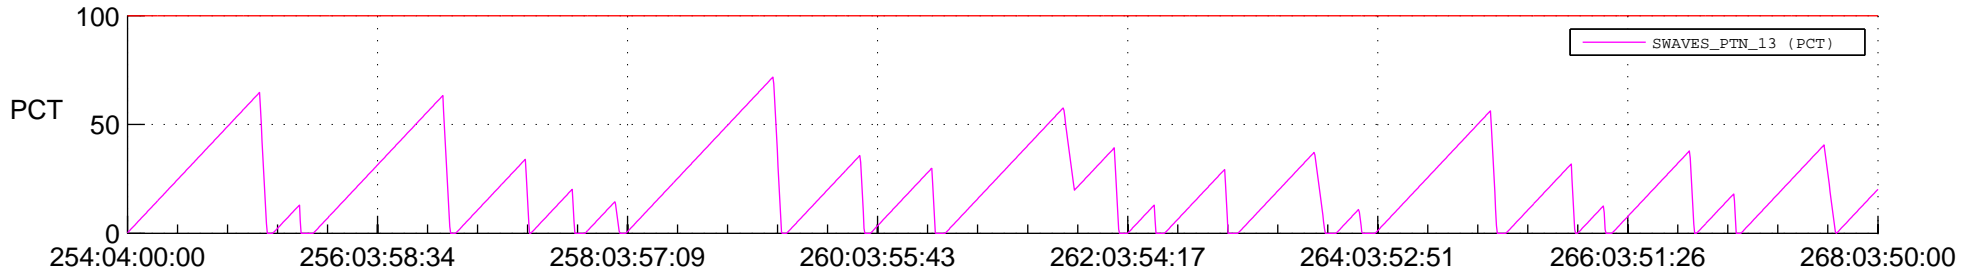

STEREO AHEAD SSR PCT Full Prediction

SWAVES_Percent_Full_Prediction

IMPACT_Percent_Full_Prediction

PLASTIC_Percent_Full_Prediction

Spacecraft_DownLink_Rate

Ground Time (2021:254:04:00:00.000 -2021:268:03:50:00.000)