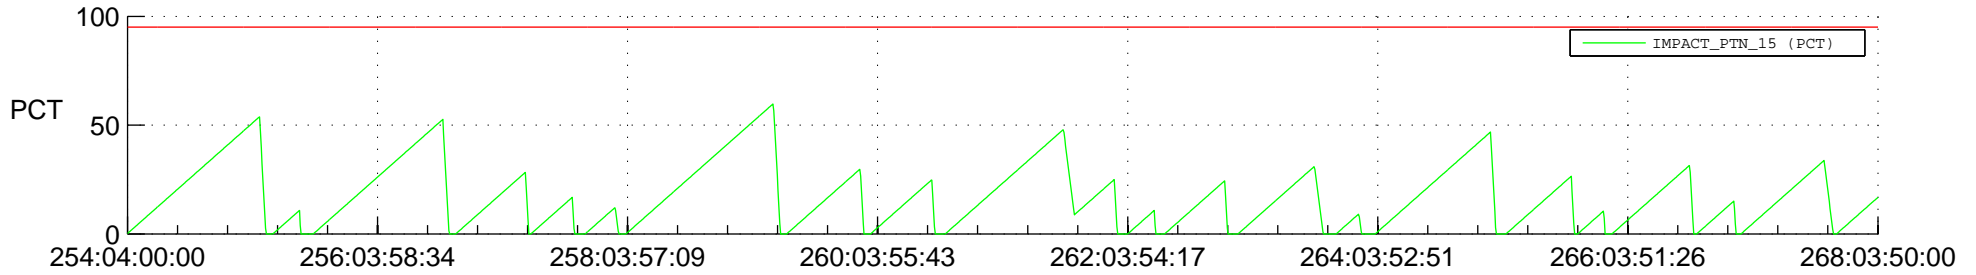

STEREO AHEAD SSR PCT Full Prediction

SWAVES_Percent_Full_Prediction

IMPACT_Percent_Full_Prediction

PLASTIC_Percent_Full_Prediction

Spacecraft_DownLink_Rate

Ground Time (2021:254:04:00:00.000 -2021:268:03:50:00.000)