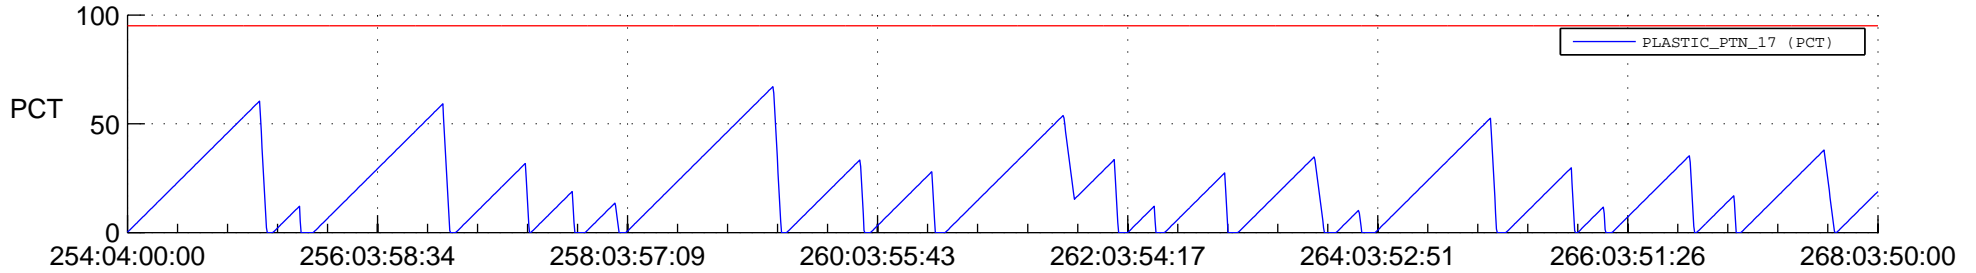

STEREO AHEAD SSR PCT Full Prediction

SWAVES_Percent_Full_Prediction

IMPACT_Percent_Full_Prediction

PLASTIC_Percent_Full_Prediction

Spacecraft_DownLink_Rate

Ground Time (2021:254:04:00:00.000 -2021:268:03:50:00.000)