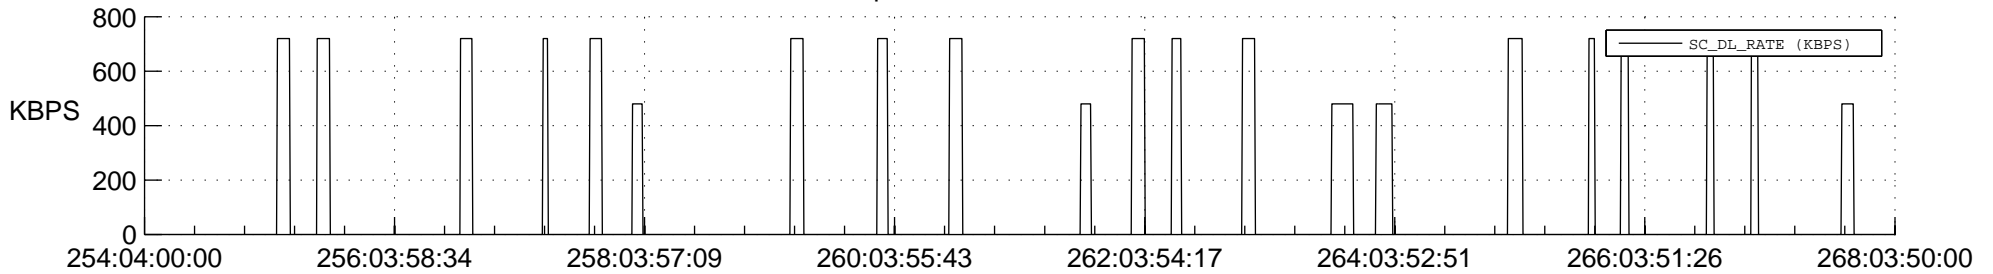

STEREO AHEAD SSR PCT Full Prediction

SWAVES_Percent_Full_Prediction

IMPACT_Percent_Full_Prediction

PLASTIC_Percent_Full_Prediction

Spacecraft_DownLink_Rate

Ground Time (2021:254:04:00:00.000 -2021:268:03:50:00.000)