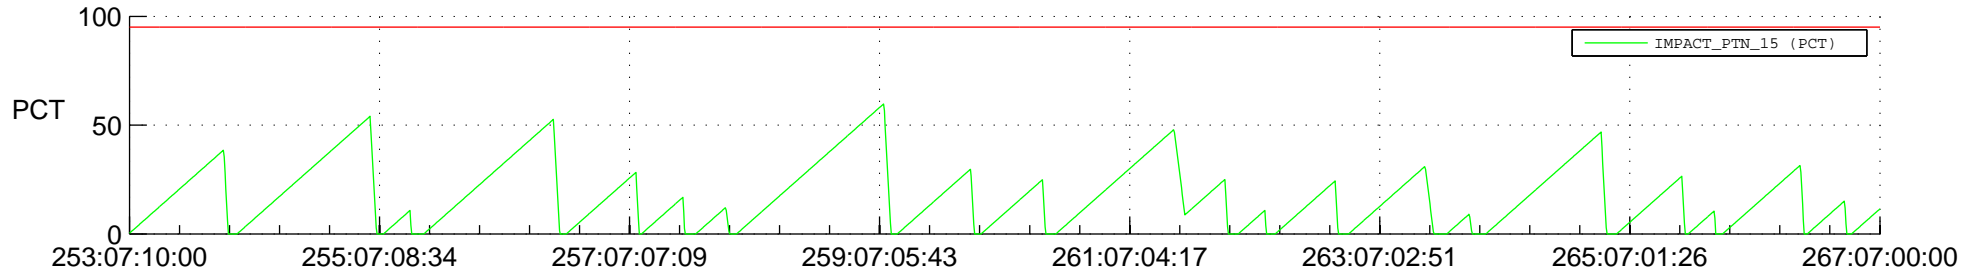

IMPACT_Percent_Full_Prediction