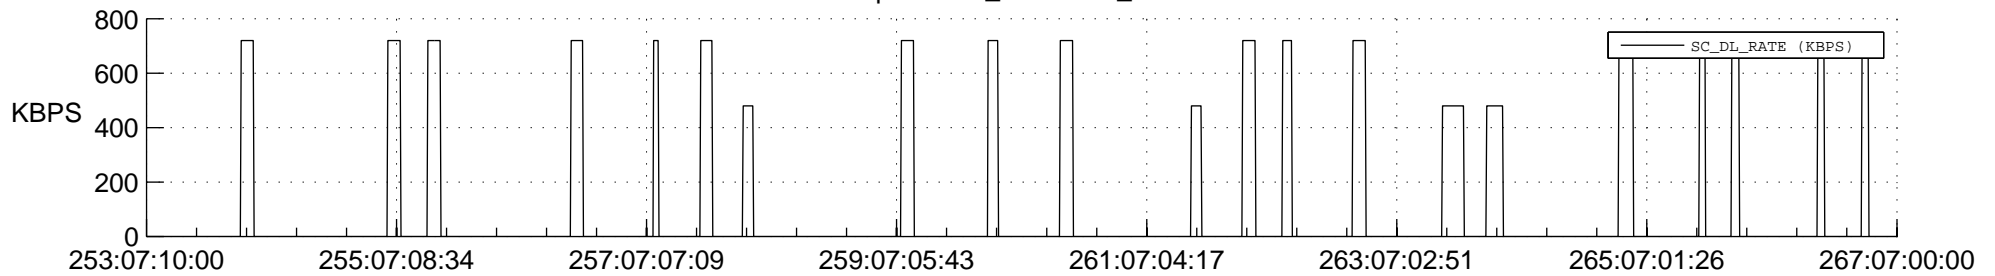

## Spacecraft\_DownLink\_Rate

Ground Time (2021:253:07:10:00.000 -2021:267:07:00:00.000)