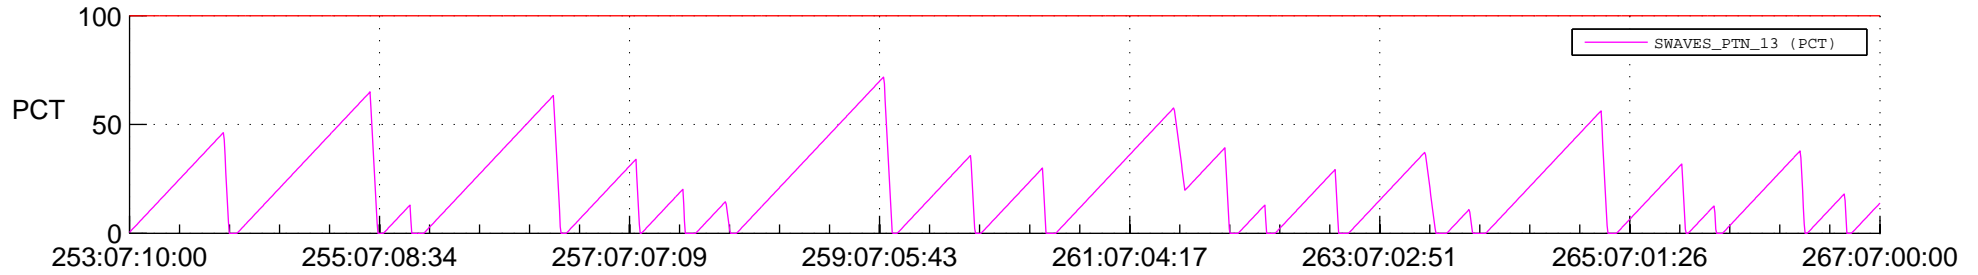

## SWAVES\_Percent\_Full\_Prediction

## Spacecraft\_DownLink\_Rate

Ground Time (2021:253:07:10:00.000 -2021:267:07:00:00.000)