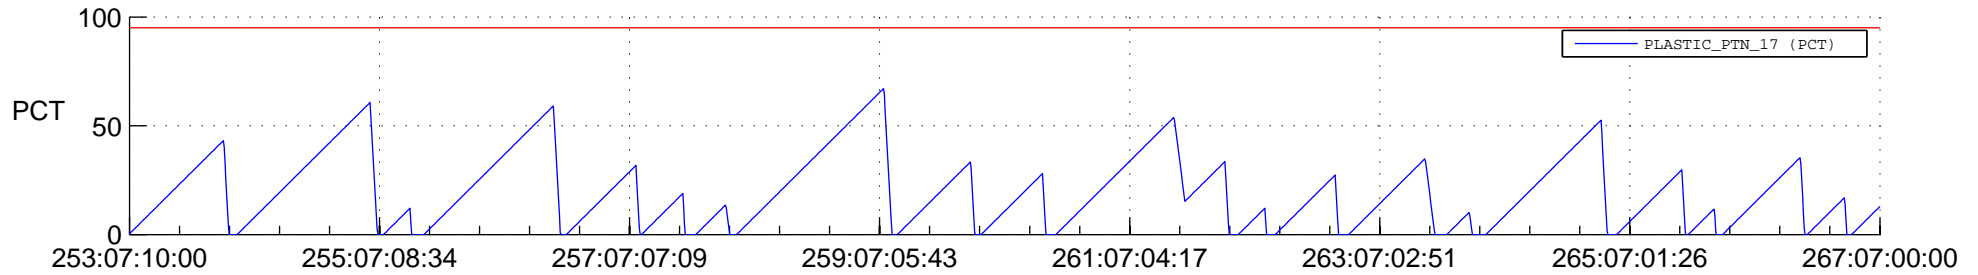

## SWAVES\_Percent\_Full\_Prediction

## Spacecraft\_DownLink\_Rate

Ground Time (2021:253:07:10:00.000 -2021:267:07:00:00.000)