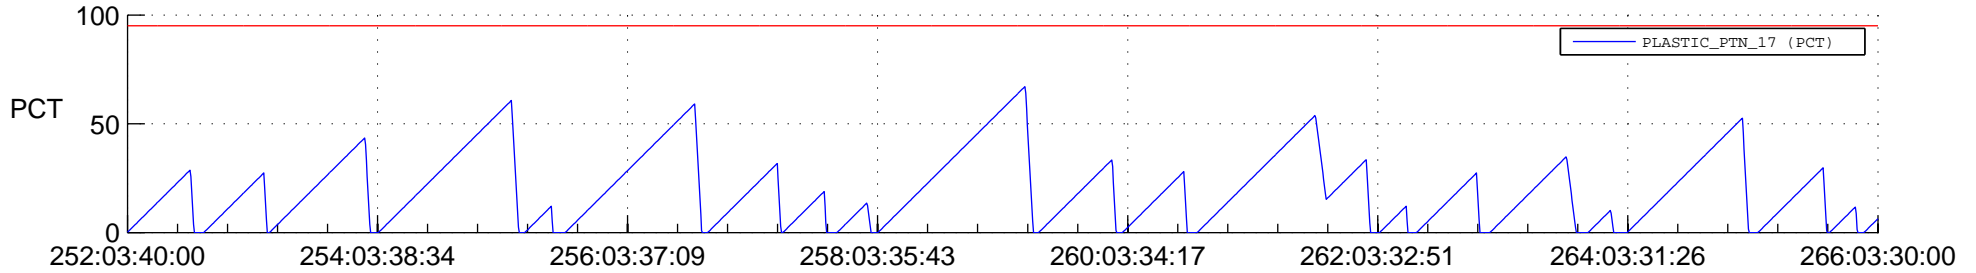

# STEREO AHEAD SSR PCT Full Prediction

## SWAVES\_Percent\_Full\_Prediction

## Spacecraft\_DownLink\_Rate

Ground Time (2021:252:03:40:00.000 -2021:266:03:30:00.000)