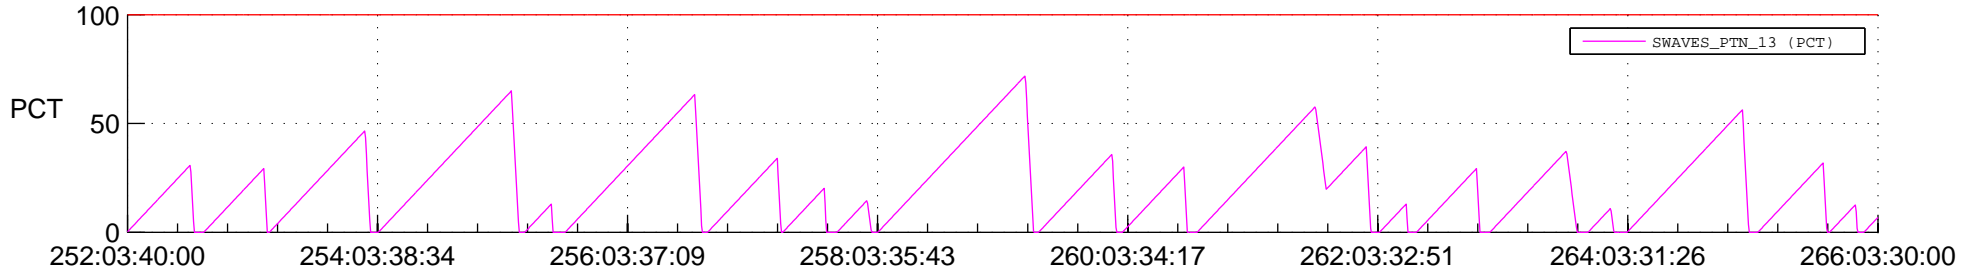

# STEREO AHEAD SSR PCT Full Prediction

## SWAVES\_Percent\_Full\_Prediction

## Spacecraft\_DownLink\_Rate

Ground Time (2021:252:03:40:00.000 -2021:266:03:30:00.000)