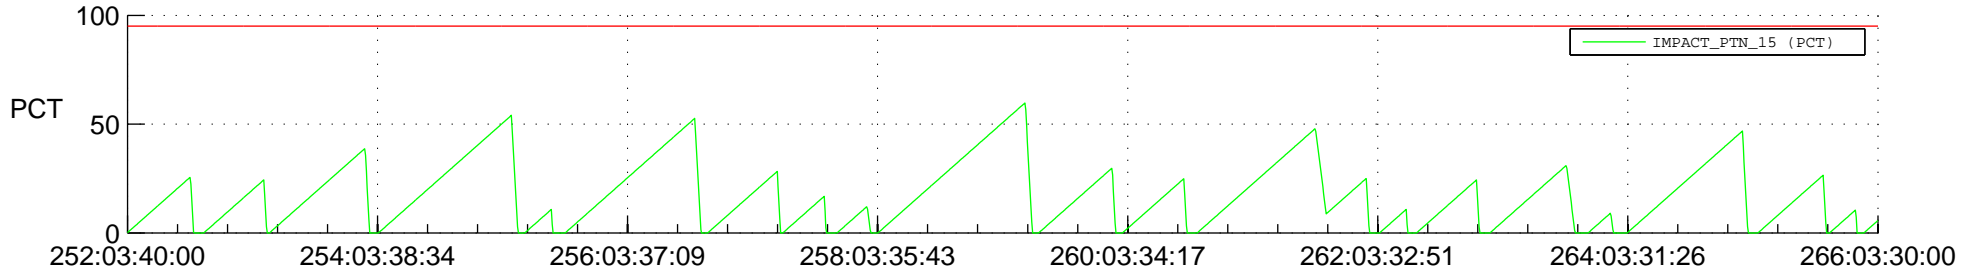

IMPACT_Percent_Full_Prediction