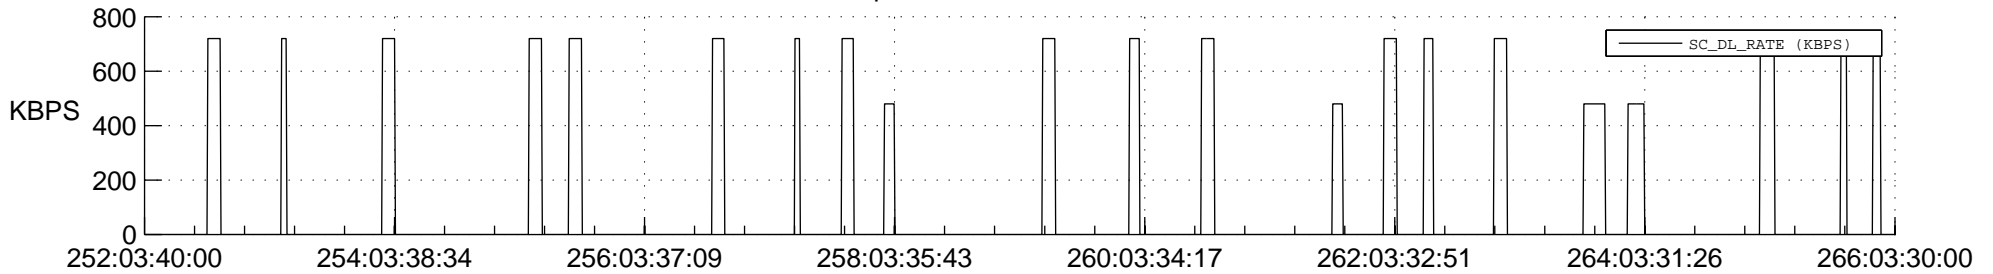

## Spacecraft\_DownLink\_Rate

Ground Time (2021:252:03:40:00.000 -2021:266:03:30:00.000)