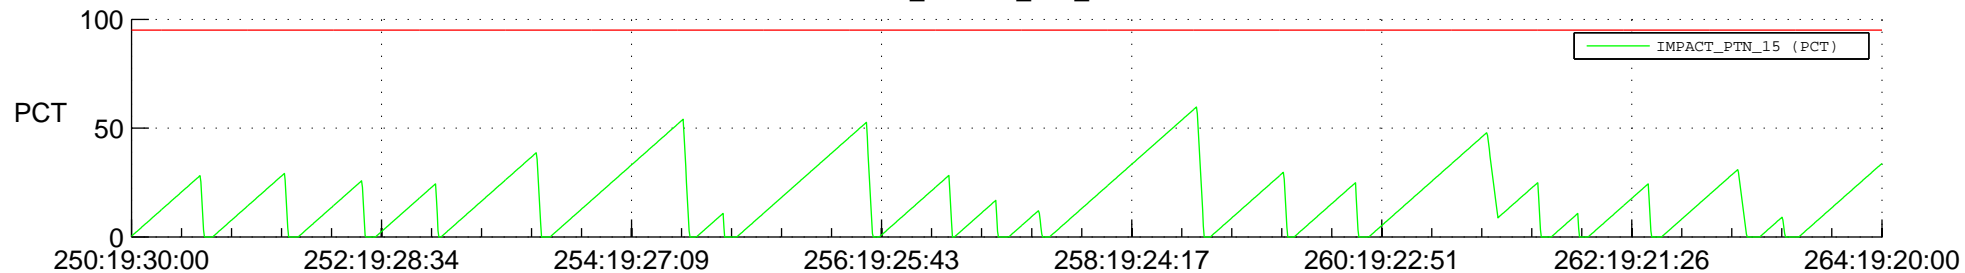

STEREO AHEAD SSR PCT Full Prediction

SWAVES_Percent_Full_Prediction

IMPACT_Percent_Full_Prediction

PLASTIC_Percent_Full_Prediction

Spacecraft_DownLink_Rate