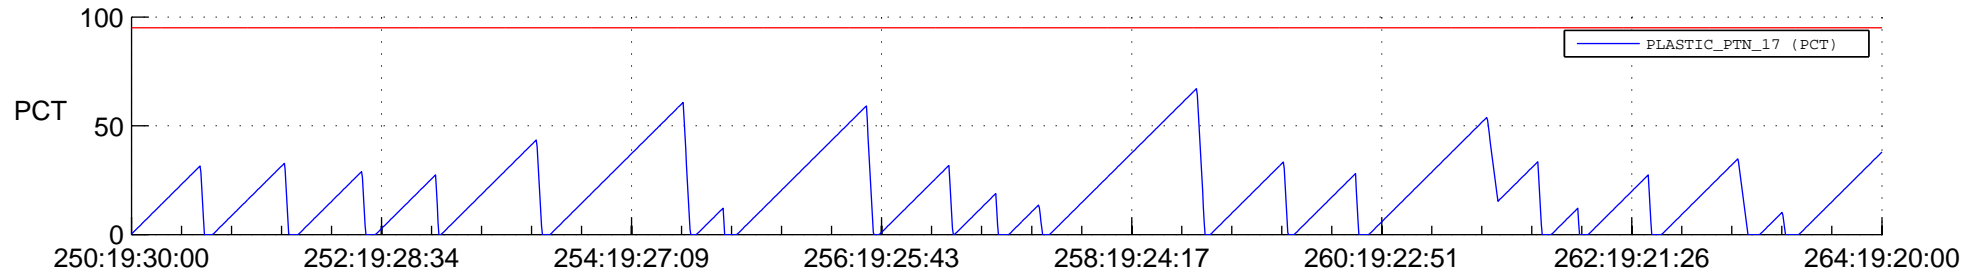

STEREO AHEAD SSR PCT Full Prediction

SWAVES_Percent_Full_Prediction

IMPACT_Percent_Full_Prediction

PLASTIC_Percent_Full_Prediction

Spacecraft_DownLink_Rate