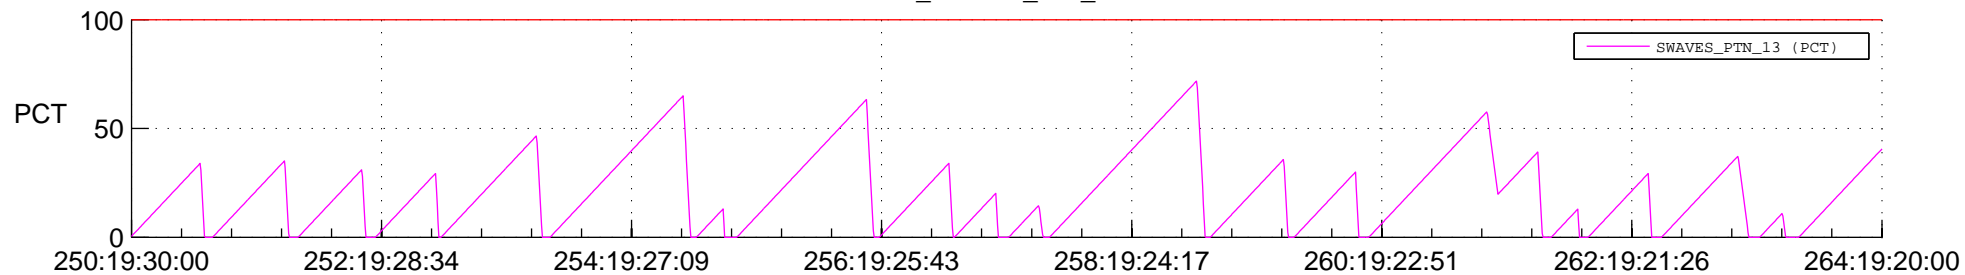

STEREO AHEAD SSR PCT Full Prediction

SWAVES_Percent_Full_Prediction

IMPACT_Percent_Full_Prediction

PLASTIC_Percent_Full_Prediction

Spacecraft_DownLink_Rate