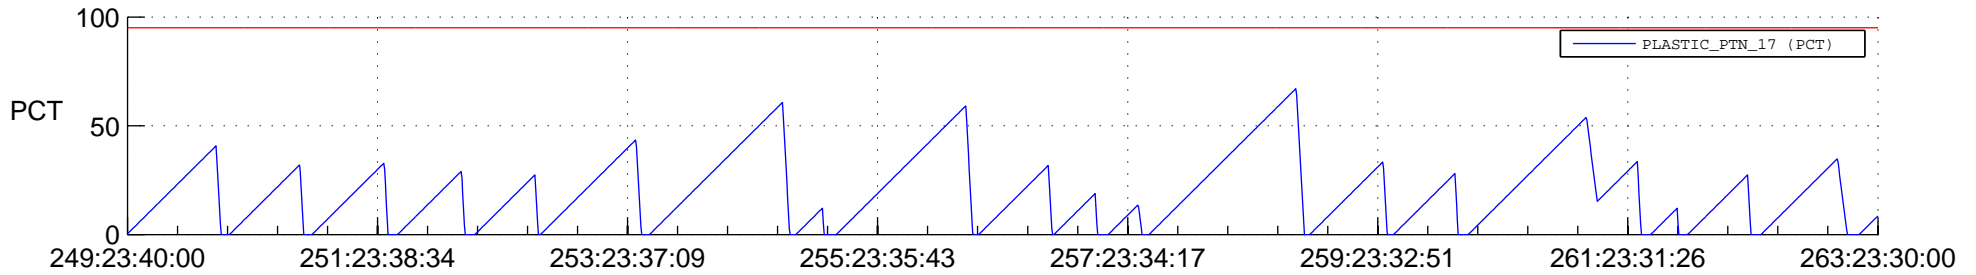

# STEREO AHEAD SSR PCT Full Prediction

## SWAVES\_Percent\_Full\_Prediction

## Spacecraft\_DownLink\_Rate

Ground Time (2021:249:23:40:00.000 -2021:263:23:30:00.000)