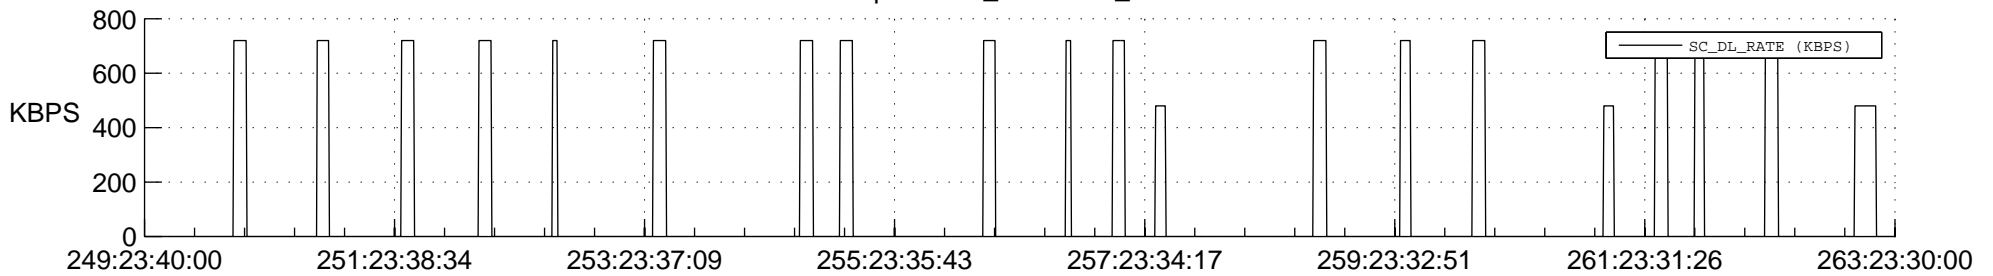

## Spacecraft\_DownLink\_Rate

Ground Time (2021:249:23:40:00.000 -2021:263:23:30:00.000)