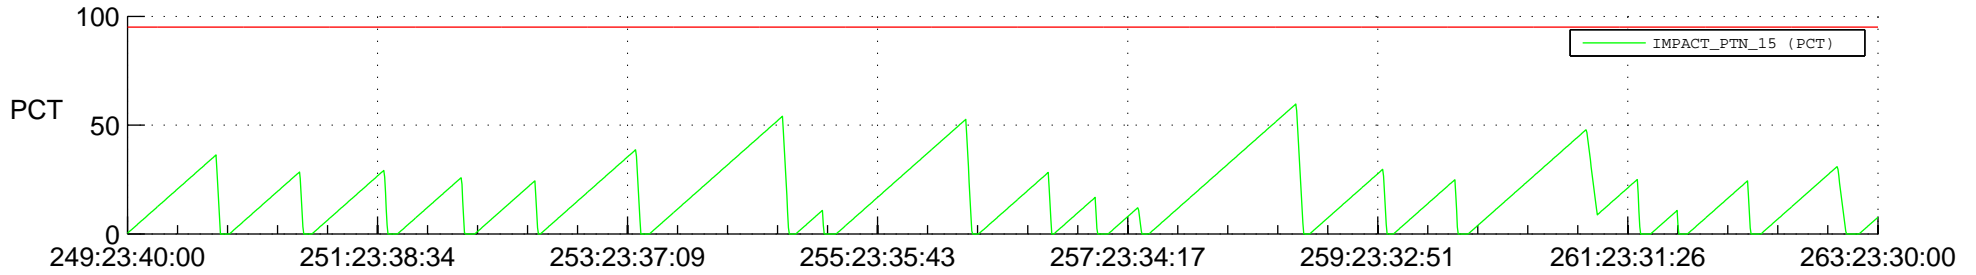

IMPACT_Percent_Full_Prediction