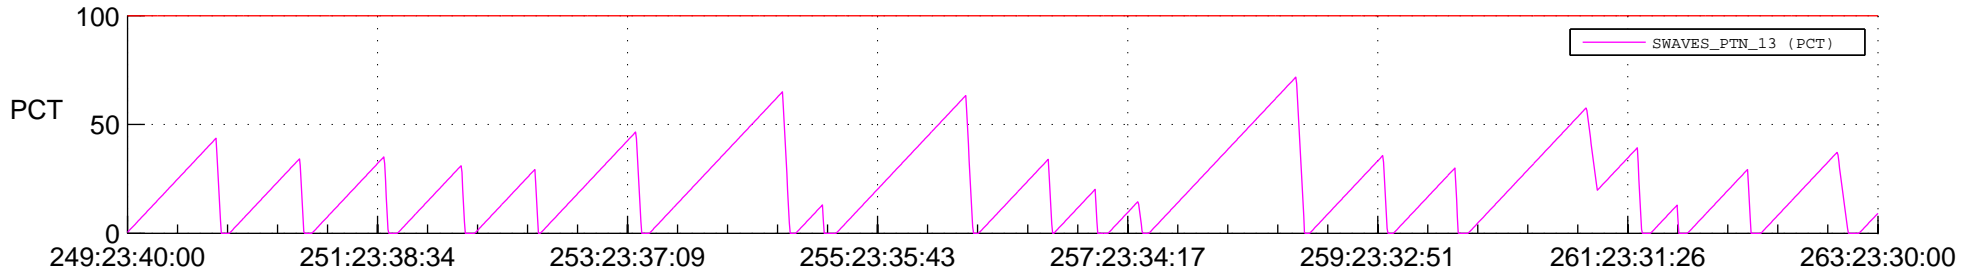

## SWAVES\_Percent\_Full\_Prediction

## Spacecraft\_DownLink\_Rate

Ground Time (2021:249:23:40:00.000 -2021:263:23:30:00.000)