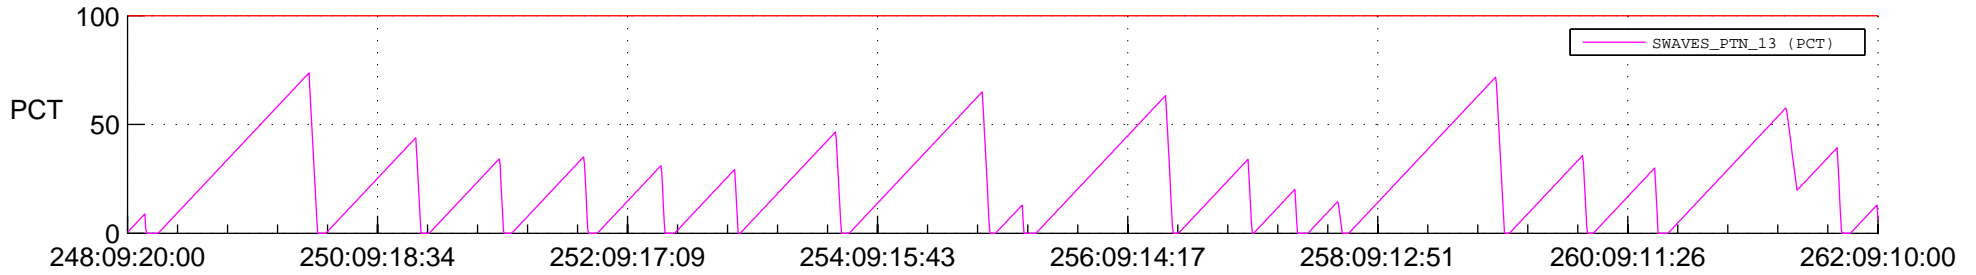

STEREO AHEAD SSR PCT Full Prediction

SWAVES_Percent_Full_Prediction

IMPACT_Percent_Full_Prediction

PLASTIC_Percent_Full_Prediction

Spacecraft_DownLink_Rate

Ground Time (2021:248:09:20:00.000 -2021:262:09:10:00.000)