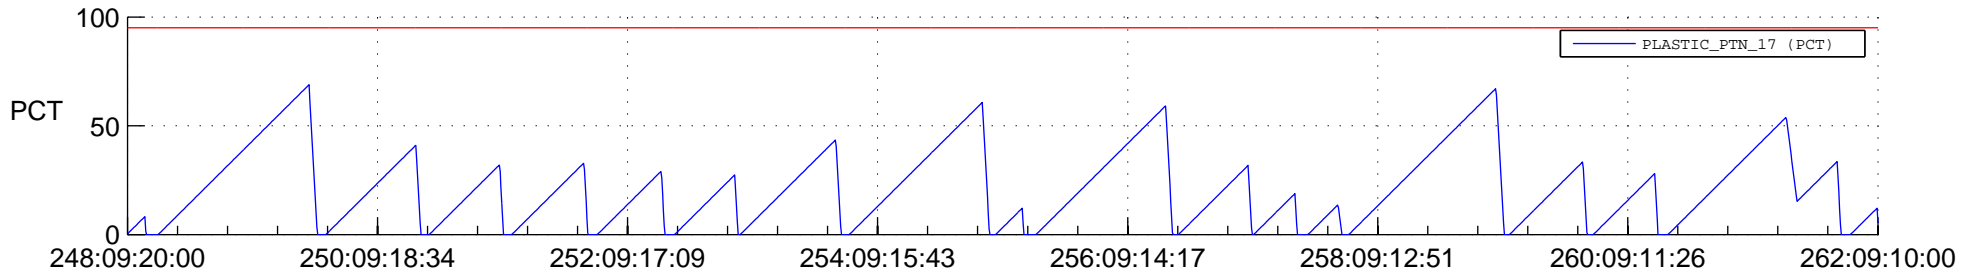

STEREO AHEAD SSR PCT Full Prediction

SWAVES_Percent_Full_Prediction

IMPACT_Percent_Full_Prediction

PLASTIC_Percent_Full_Prediction

Spacecraft_DownLink_Rate

Ground Time (2021:248:09:20:00.000 -2021:262:09:10:00.000)