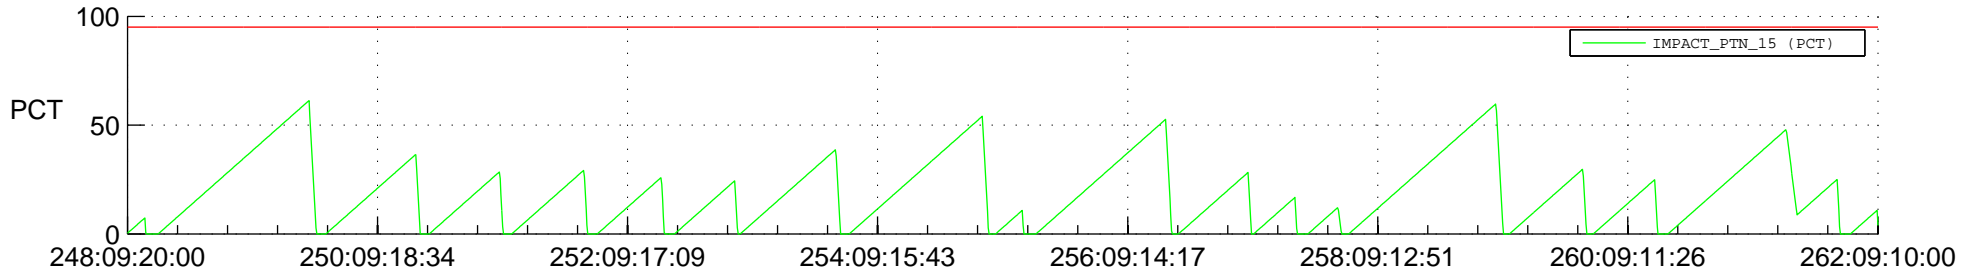

STEREO AHEAD SSR PCT Full Prediction

SWAVES_Percent_Full_Prediction

IMPACT_Percent_Full_Prediction

PLASTIC_Percent_Full_Prediction

Spacecraft_DownLink_Rate

Ground Time (2021:248:09:20:00.000 -2021:262:09:10:00.000)