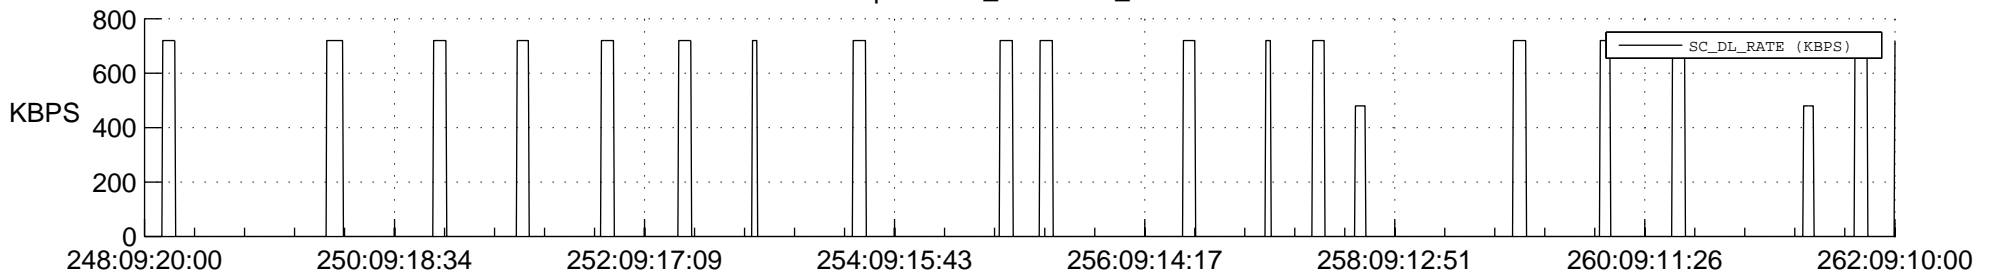

STEREO AHEAD SSR PCT Full Prediction

SWAVES_Percent_Full_Prediction

IMPACT_Percent_Full_Prediction

PLASTIC_Percent_Full_Prediction

Spacecraft_DownLink_Rate

Ground Time (2021:248:09:20:00.000 -2021:262:09:10:00.000)