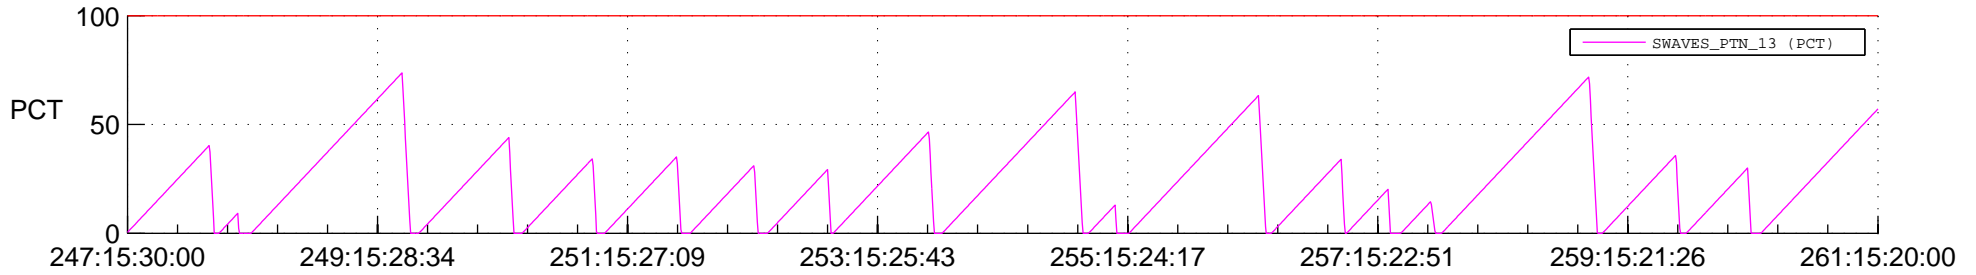

STEREO AHEAD SSR PCT Full Prediction

SWAVES_Percent_Full_Prediction

IMPACT_Percent_Full_Prediction

PLASTIC_Percent_Full_Prediction

Spacecraft_DownLink_Rate