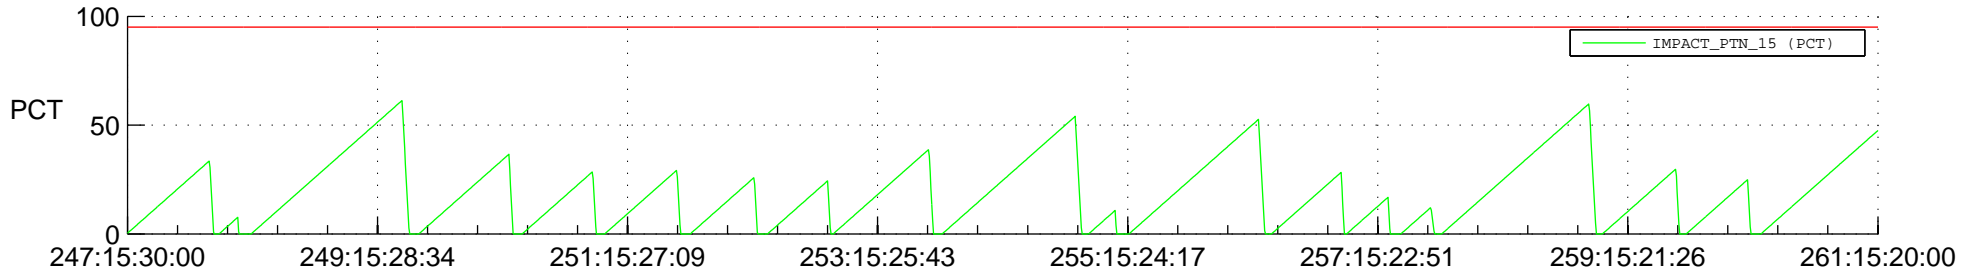

STEREO AHEAD SSR PCT Full Prediction

SWAVES_Percent_Full_Prediction

IMPACT_Percent_Full_Prediction

PLASTIC_Percent_Full_Prediction

Spacecraft_DownLink_Rate