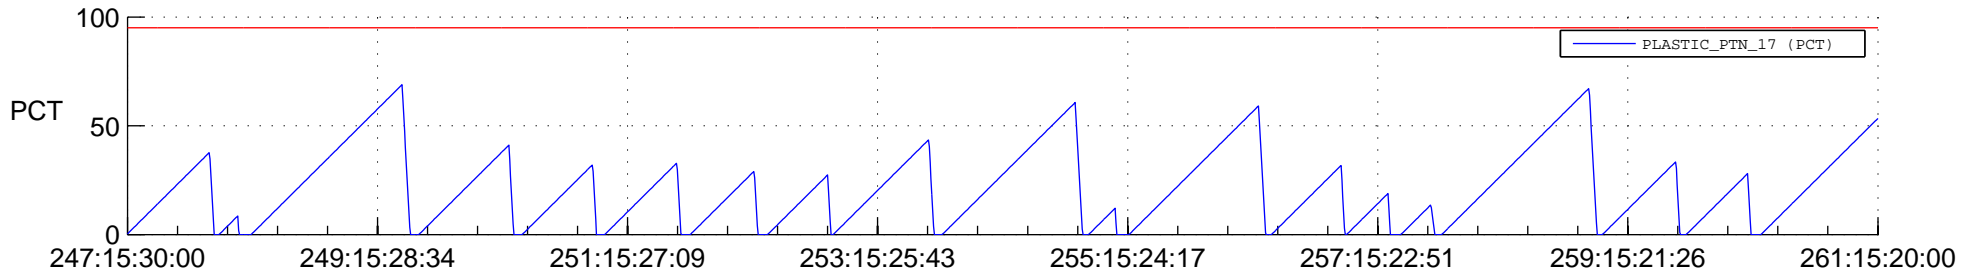

STEREO AHEAD SSR PCT Full Prediction

SWAVES_Percent_Full_Prediction

IMPACT_Percent_Full_Prediction

PLASTIC_Percent_Full_Prediction

Spacecraft_DownLink_Rate