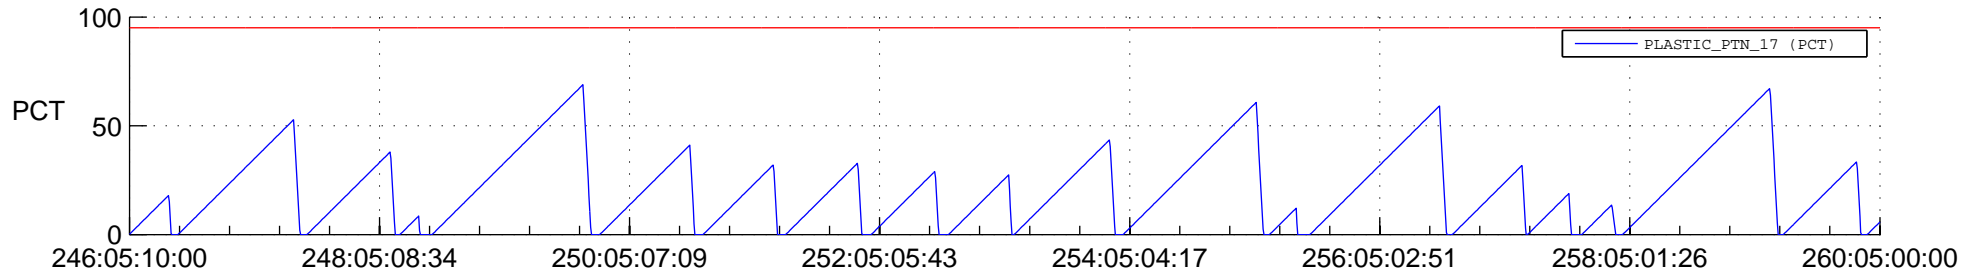

STEREO AHEAD SSR PCT Full Prediction

SWAVES_Percent_Full_Prediction

IMPACT_Percent_Full_Prediction

PLASTIC_Percent_Full_Prediction

Spacecraft_DownLink_Rate

Ground Time (2021:246:05:10:00.000 -2021:260:05:00:00.000)