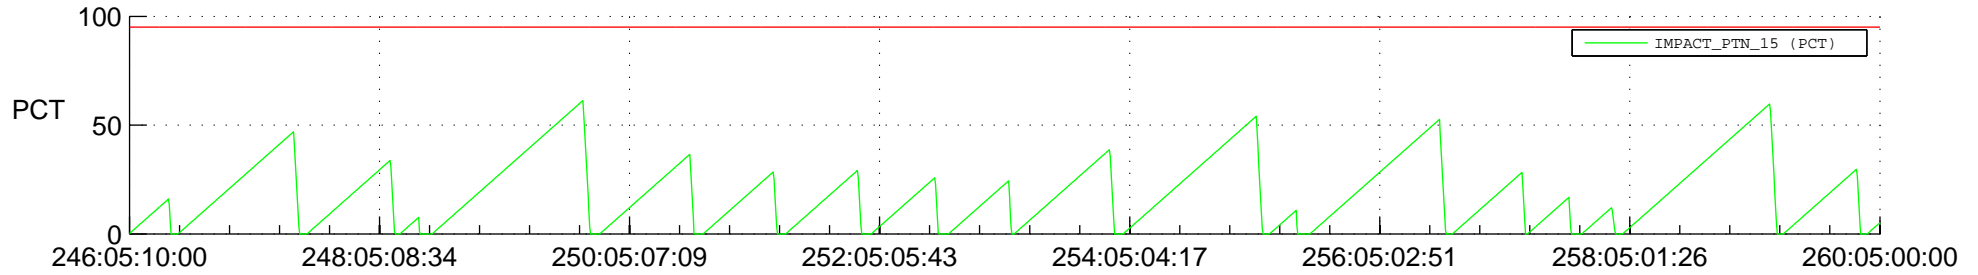

STEREO AHEAD SSR PCT Full Prediction

SWAVES_Percent_Full_Prediction

IMPACT_Percent_Full_Prediction

PLASTIC_Percent_Full_Prediction

Spacecraft_DownLink_Rate

Ground Time (2021:246:05:10:00.000 -2021:260:05:00:00.000)