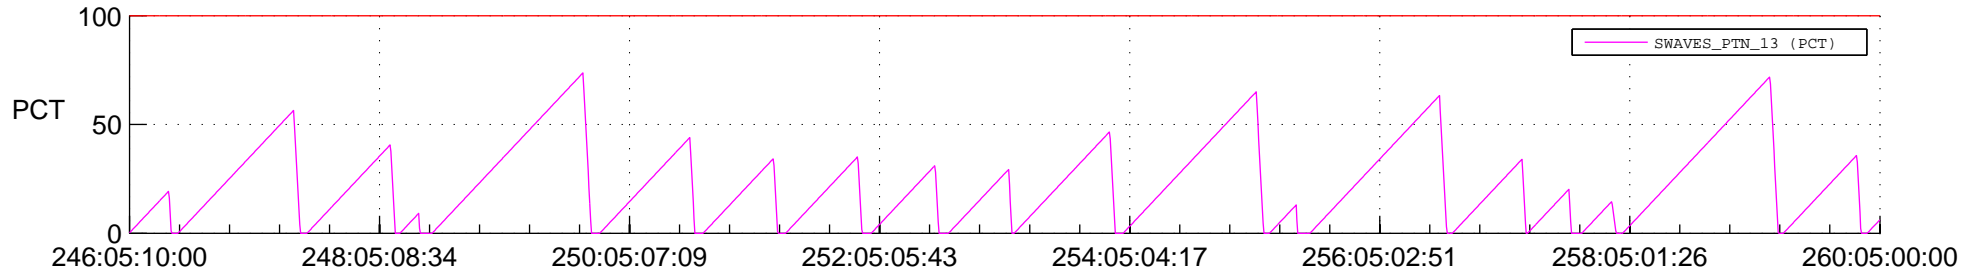

STEREO AHEAD SSR PCT Full Prediction

SWAVES_Percent_Full_Prediction

IMPACT_Percent_Full_Prediction

PLASTIC_Percent_Full_Prediction

Spacecraft_DownLink_Rate

Ground Time (2021:246:05:10:00.000 -2021:260:05:00:00.000)