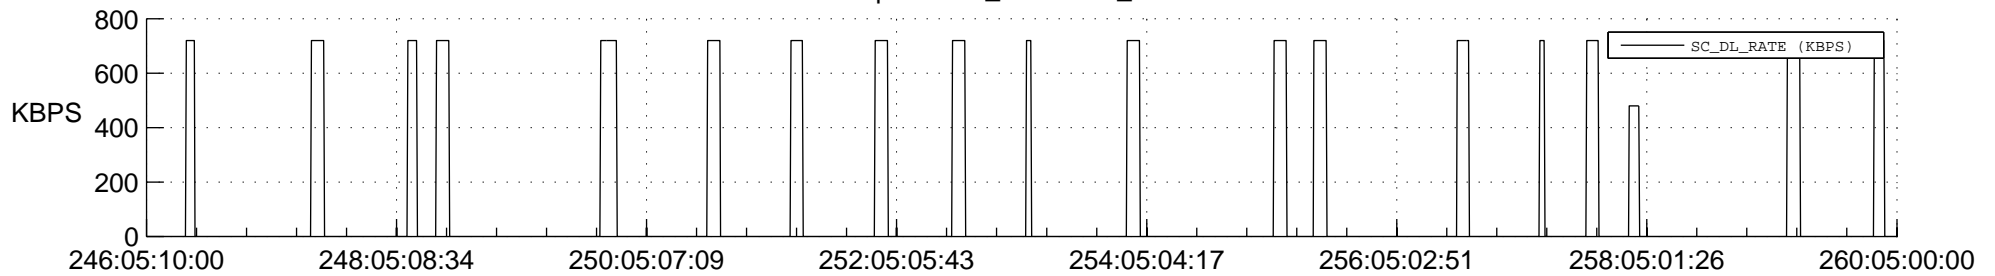

STEREO AHEAD SSR PCT Full Prediction

SWAVES_Percent_Full_Prediction

IMPACT_Percent_Full_Prediction

PLASTIC_Percent_Full_Prediction

Spacecraft_DownLink_Rate

Ground Time (2021:246:05:10:00.000 -2021:260:05:00:00.000)