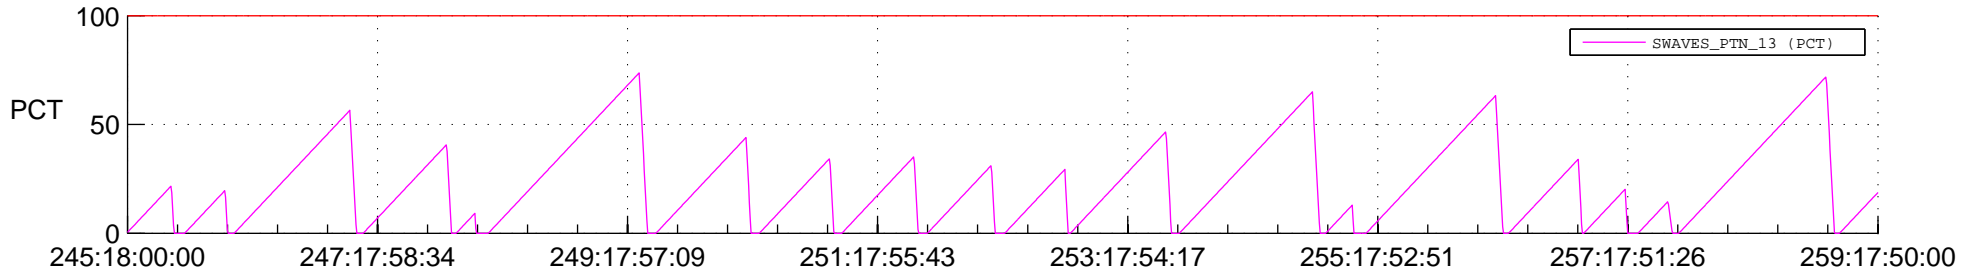

STEREO AHEAD SSR PCT Full Prediction

SWAVES_Percent_Full_Prediction

IMPACT_Percent_Full_Prediction

PLASTIC_Percent_Full_Prediction

Spacecraft_DownLink_Rate

Ground Time (2021:245:18:00:00.000 -2021:259:17:50:00.000)