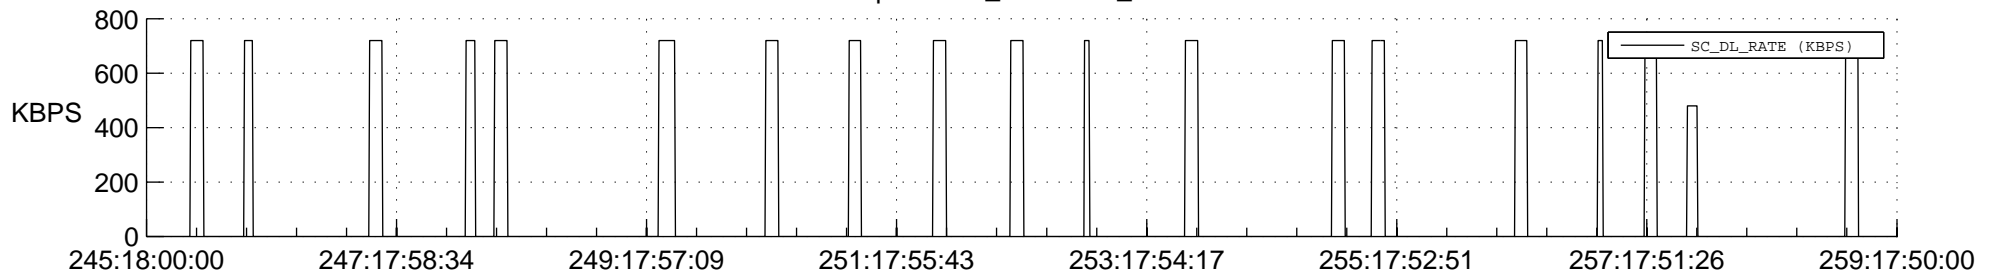

STEREO AHEAD SSR PCT Full Prediction

SWAVES_Percent_Full_Prediction

IMPACT_Percent_Full_Prediction

PLASTIC_Percent_Full_Prediction

Spacecraft_DownLink_Rate

Ground Time (2021:245:18:00:00.000 -2021:259:17:50:00.000)