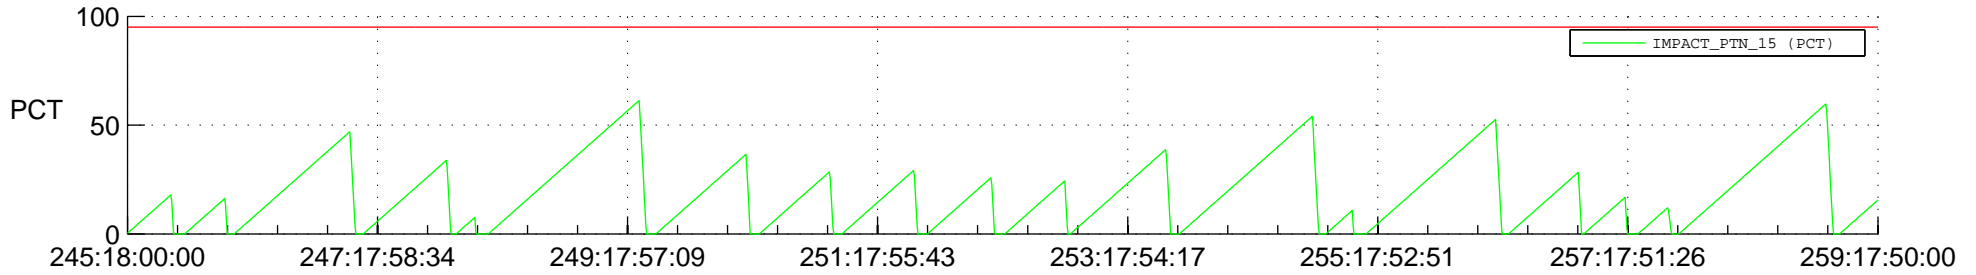

STEREO AHEAD SSR PCT Full Prediction

SWAVES_Percent_Full_Prediction

IMPACT_Percent_Full_Prediction

PLASTIC_Percent_Full_Prediction

Spacecraft_DownLink_Rate

Ground Time (2021:245:18:00:00.000 -2021:259:17:50:00.000)