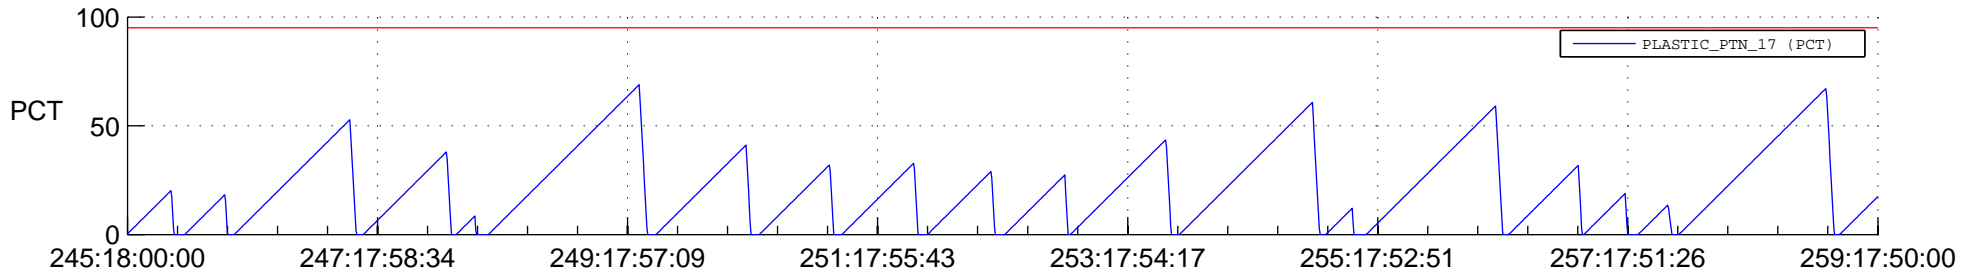

STEREO AHEAD SSR PCT Full Prediction

SWAVES_Percent_Full_Prediction

IMPACT_Percent_Full_Prediction

PLASTIC_Percent_Full_Prediction

Spacecraft_DownLink_Rate

Ground Time (2021:245:18:00:00.000 -2021:259:17:50:00.000)