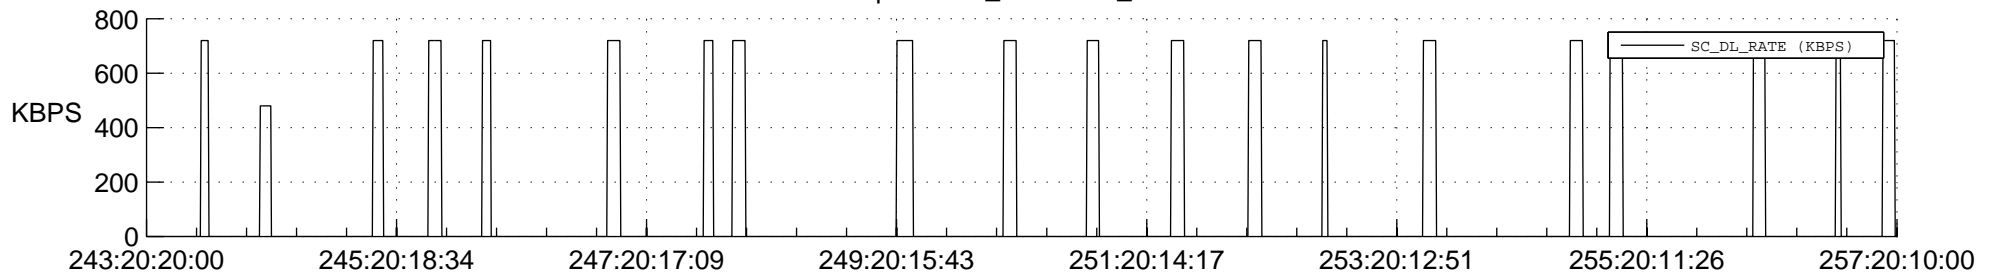

STEREO AHEAD SSR PCT Full Prediction

SWAVES_Percent_Full_Prediction

IMPACT_Percent_Full_Prediction

PLASTIC_Percent_Full_Prediction

Spacecraft_DownLink_Rate

Ground Time (2021:243:20:20:00.000 -2021:257:20:10:00.000)