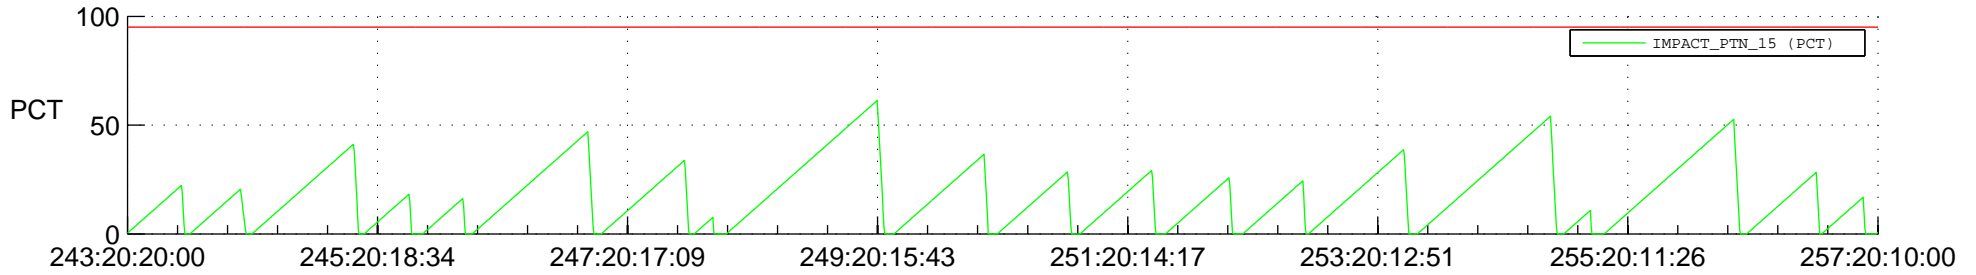

STEREO AHEAD SSR PCT Full Prediction

SWAVES_Percent_Full_Prediction

IMPACT_Percent_Full_Prediction

PLASTIC_Percent_Full_Prediction

Spacecraft_DownLink_Rate

Ground Time (2021:243:20:20:00.000 -2021:257:20:10:00.000)