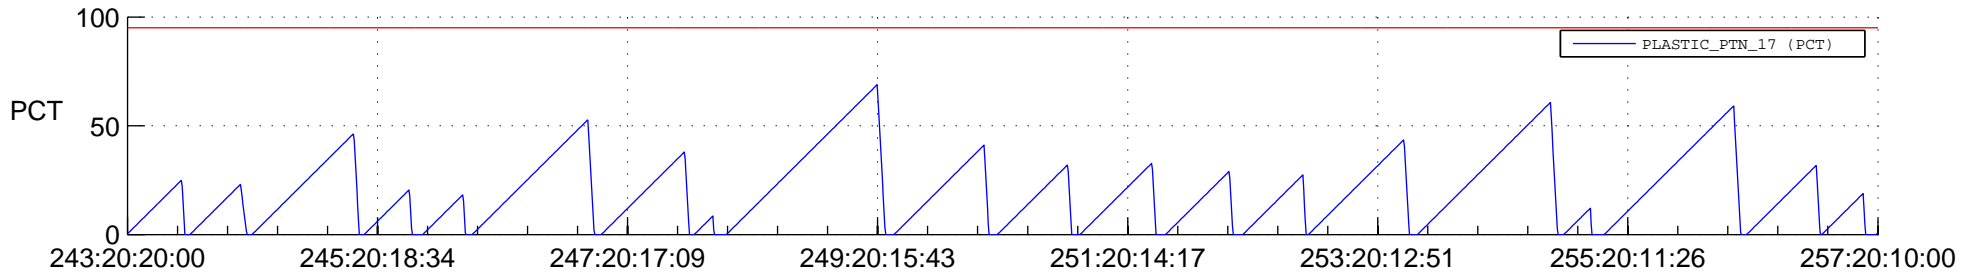

STEREO AHEAD SSR PCT Full Prediction

SWAVES_Percent_Full_Prediction

IMPACT_Percent_Full_Prediction

PLASTIC_Percent_Full_Prediction

Spacecraft_DownLink_Rate

Ground Time (2021:243:20:20:00.000 -2021:257:20:10:00.000)