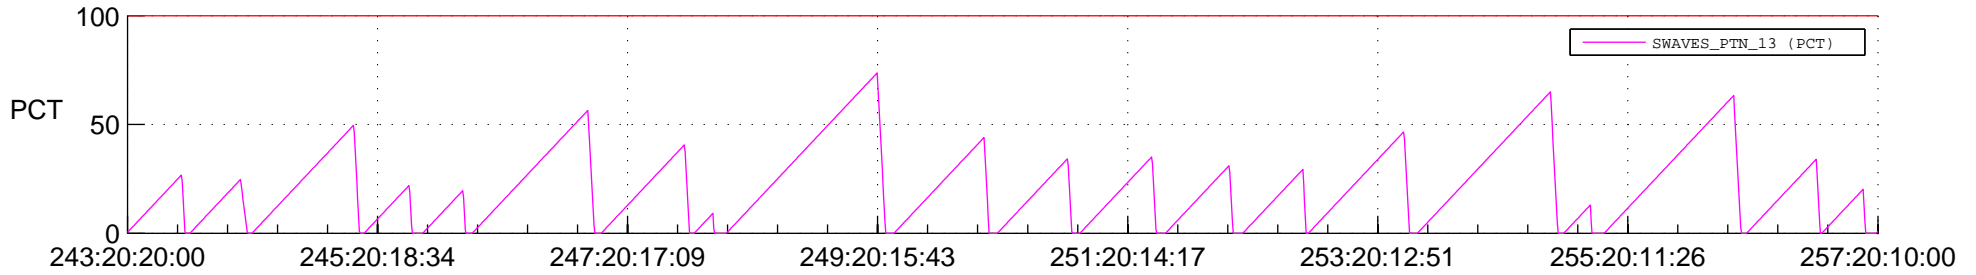

STEREO AHEAD SSR PCT Full Prediction

SWAVES_Percent_Full_Prediction

IMPACT_Percent_Full_Prediction

PLASTIC_Percent_Full_Prediction

Spacecraft_DownLink_Rate

Ground Time (2021:243:20:20:00.000 -2021:257:20:10:00.000)